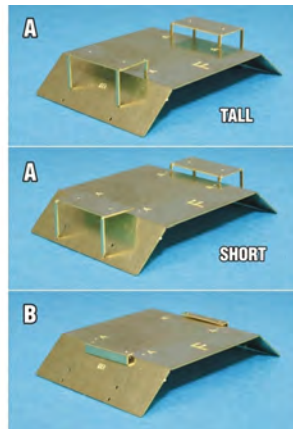

**HO SCALE**

**ATLAS HO SCALE ETCHED METAL PARTS**

**Product Info:** <https://shop.atlasrr.com/d-641-march-2021-n-pre-orders.aspx>

**ESTIMATED ARRIVAL: 4<sup>th</sup> Quarter 2021 Arrival**

ORDER IN PIECES	ITEM	ROAD NAME/ROAD NUMBER	MSRP/UNIT
	BLMA4200	HO Scale Picket Fence Kit	32.95
	BLMA4510	HO Scale 18" Drop Grab Irons (20)	7.95
	BLMA4511	HO Scale 18" Drop Grab Irons (60)	18.95
	BLMA4512	HO Scale 18" Straight Grab Irons (20)	7.95
	BLMA4550	HO Scale Remote Controlled Antenna Stands	14.95
	BLMA4551	HO Scale Removed Headlight Cover - Etched Brass	6.95
<b>TOTAL PIECES ORDERED</b>			

#BLMA4512  
HO Scale 18" Straight Grab Irons (20)

#BLMA4510/#BLMA4511  
HO Scale 18" Drop Grab Irons (20)/(60)

#BLMA4200  
HO Scale Picket Fence Kit

#BLMA4550  
HO Scale Remote Controlled Antenna Stands

#BLMA4551  
HO Scale Removed Headlight Cover - Etched Brass