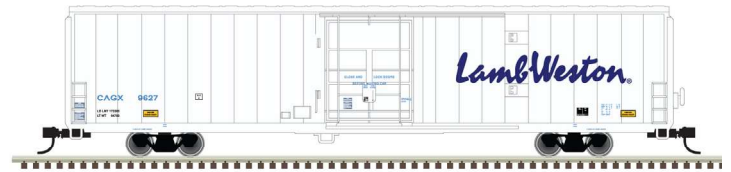

N
SCALE

ATLAS MASTER® N CRYOGENIC REEFER

**NEW ATLAS
MODEL!**

Order Page: <https://shop.atlasrr.com/d-656-may-2021-n-scale-pre-orders.aspx>

CRYO-TRANS

CRYO-TRANS (ex-Lamb Weston)

CRYO-TRANS (Cornerstone)

JR SIMPLOT

NEW ATLAS MODEL WITH UPGRADED TOOLING!

This new Atlas model features colorful paint schemes and represents a popular modern prototype. Cryogenic reefers have been used throughout the United States since the early 1990s to transport frozen food using cryogenic refrigeration technology.