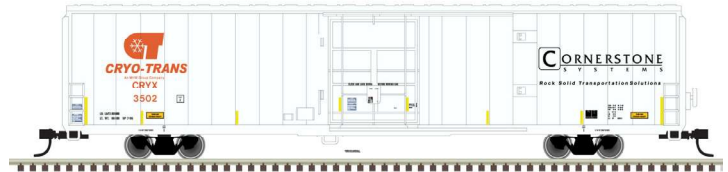

N
SCALE

ATLAS MASTER® N CRYOGENIC REEFER

**NEW ATLAS
MODEL!**

Order Page: <https://shop.atlasrr.com/d-656-may-2021-n-scale-pre-orders.aspx>

CRYO-TRANS

CRYO-TRANS (ex-Lamb Weston)

CRYO-TRANS (Cornerstone)

JR SIMPLOT

NEW ATLAS MODEL WITH UPGRADED TOOLING!

This new Atlas model features colorful paint schemes and represents a popular modern prototype. Cryogenic reefers have been used throughout the United States since the early 1990s to transport frozen food using cryogenic refrigeration technology.