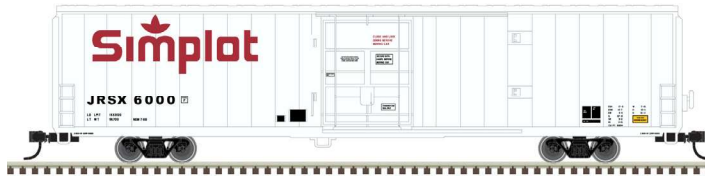

N
SCALE

ATLAS MASTER® N CRYOGENIC REEFER

**NEW ATLAS
MODEL!**

Order Page: <https://shop.atlasrr.com/d-656-may-2021-n-scale-pre-orders.aspx>

CRYO-TRANS

CRYO-TRANS (ex-Lamb Weston)

CRYO-TRANS (Cornerstone)

JR SIMPLOT

NEW ATLAS MODEL WITH UPGRADED TOOLING!

This new Atlas model features colorful paint schemes and represents a popular modern prototype. Cryogenic reefers have been used throughout the United States since the early 1990s to transport frozen food using cryogenic refrigeration technology.