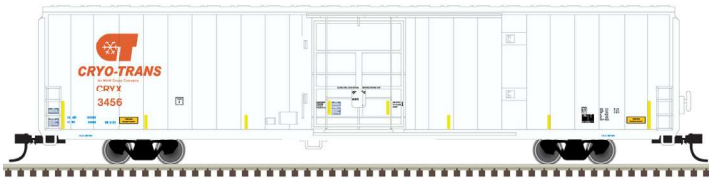

N
SCALE

ATLAS MASTER® N CRYOGENIC REEFER

**NEW ATLAS
MODEL!**

Order Page: <https://shop.atlasrr.com/d-656-may-2021-n-scale-pre-orders.aspx>

CRYO-TRANS

CRYO-TRANS (ex-Lamb Weston)

CRYO-TRANS (Cornerstone)

JR SIMPLOT

NEW ATLAS MODEL WITH UPGRADED TOOLING!

This new Atlas model features colorful paint schemes and represents a popular modern prototype. Cryogenic reefers have been used throughout the United States since the early 1990s to transport frozen food using cryogenic refrigeration technology.