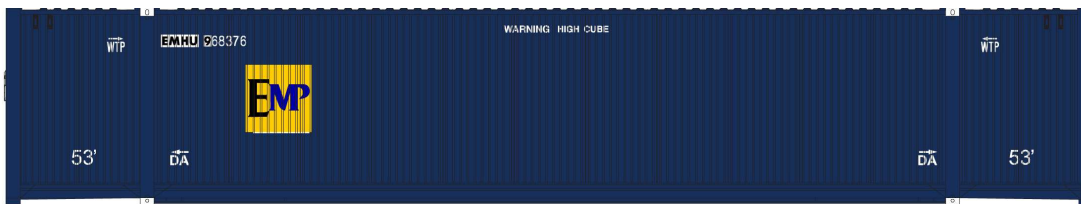

**ATLAS MASTER® N 53' JINDO/CIMC CONTAINER**

Order Page: <https://shop.atlasrr.com/d-656-may-2021-n-scale-pre-orders.aspx>

Canadian Pacific

EMP w/ Large Side Logo

EMP ex-FEC

EMP ex-HUB

Ferromex

The Atlas 53' container is based off of a popular prototype. Introduced in 1989, the 53' style container has become a domestic standard in the shipping industry. With a larger capacity than 45' and 40' containers, it allows shippers to combine shipments into fewer containers.

Features: Side corrugations with an 8-55-8 arrangement, Front wall with 10 vertical corrugations, Roof with 6-54-6 corrugations, 1-3-1 beveled doors, Placard holders on front wall, sides and door, each set comes as a 3-pack. Compatible with the Atlas Master® N 53' Well Cars.