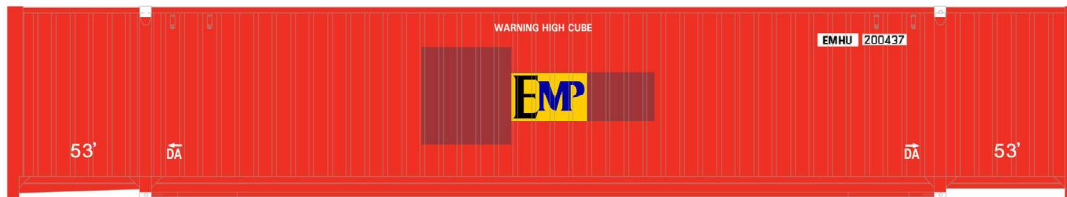

**ATLAS MASTER® N 53' JINDO/CIMC CONTAINER**

Order Page: <https://shop.atlasrr.com/d-656-may-2021-n-scale-pre-orders.aspx>

Canadian Pacific

EMP w/ Large Side Logo

EMP ex-FEC

EMP ex-HUB

Ferromex

The Atlas 53' container is based off of a popular prototype. Introduced in 1989, the 53' style container has become a domestic standard in the shipping industry. With a larger capacity than 45' and 40' containers, it allows shippers to combine shipments into fewer containers.

Features: Side corrugations with an 8-55-8 arrangement, Front wall with 10 vertical corrugations, Roof with 6-54-6 corrugations, 1-3-1 beveled doors, Placard holders on front wall, sides and door, each set comes as a 3-pack. Compatible with the Atlas Master® N 53' Well Cars.