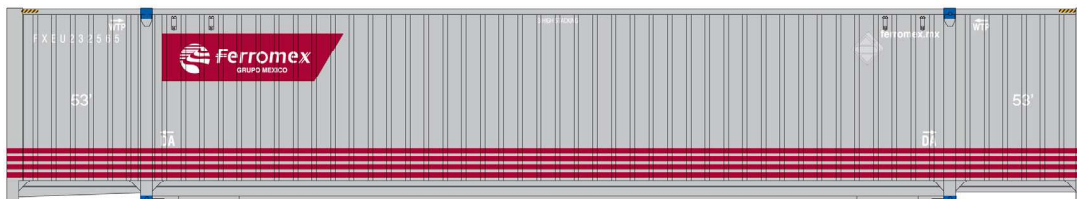

**ATLAS MASTER® N 53' JINDO/CIMC CONTAINER**

Order Page: <https://shop.atlasrr.com/d-656-may-2021-n-scale-pre-orders.aspx>

Canadian Pacific

EMP w/ Large Side Logo

EMP ex-FEC

EMP ex-HUB

Ferromex

The Atlas 53' container is based off of a popular prototype. Introduced in 1989, the 53' style container has become a domestic standard in the shipping industry. With a larger capacity than 45' and 40' containers, it allows shippers to combine shipments into fewer containers.

Features: Side corrugations with an 8-55-8 arrangement, Front wall with 10 vertical corrugations, Roof with 6-54-6 corrugations, 1-3-1 beveled doors, Placard holders on front wall, sides and door, each set comes as a 3-pack. Compatible with the Atlas Master® N 53' Well Cars.