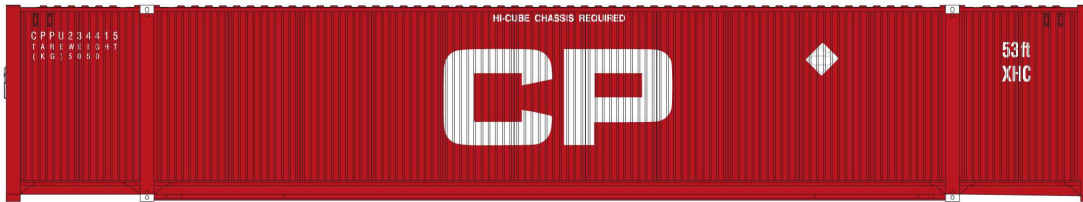

**ATLAS MASTER® N 53' JINDO/CIMC CONTAINER**

Order Page: <https://shop.atlasrr.com/d-656-may-2021-n-scale-pre-orders.aspx>

Canadian Pacific

EMP w/ Large Side Logo

EMP ex-FEC

EMP ex-HUB

Ferromex

The Atlas 53' container is based off of a popular prototype. Introduced in 1989, the 53' style container has become a domestic standard in the shipping industry. With a larger capacity than 45' and 40' containers, it allows shippers to combine shipments into fewer containers.

Features: Side corrugations with an 8-55-8 arrangement, Front wall with 10 vertical corrugations, Roof with 6-54-6 corrugations, 1-3-1 beveled doors, Placard holders on front wall, sides and door, each set comes as a 3-pack. Compatible with the Atlas Master® N 53' Well Cars.