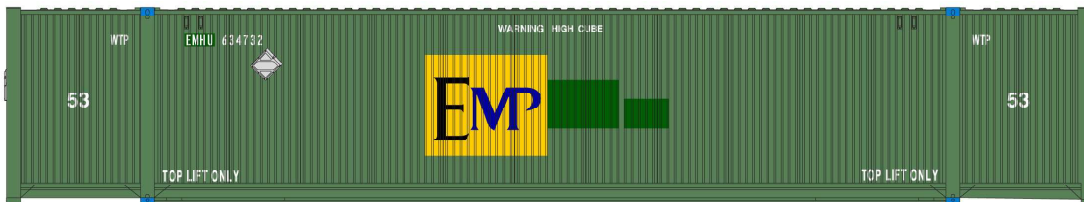

**ATLAS MASTER® N 53' JINDO/CIMC CONTAINER**

Order Page: <https://shop.atlasrr.com/d-656-may-2021-n-scale-pre-orders.aspx>

Canadian Pacific

EMP w/ Large Side Logo

EMP ex-FEC

EMP ex-HUB

Ferromex

The Atlas 53' container is based off of a popular prototype. Introduced in 1989, the 53' style container has become a domestic standard in the shipping industry. With a larger capacity than 45' and 40' containers, it allows shippers to combine shipments into fewer containers.

Features: Side corrugations with an 8-55-8 arrangement, Front wall with 10 vertical corrugations, Roof with 6-54-6 corrugations, 1-3-1 beveled doors, Placard holders on front wall, sides and door, each set comes as a 3-pack. Compatible with the Atlas Master® N 53' Well Cars.