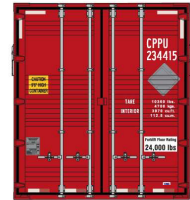

**ATLAS MASTER® N 53' JINDO/CIMC CONTAINER**

Order Page: <https://shop.atlasrr.com/d-656-may-2021-n-scale-pre-orders.aspx>

Canadian Pacific

EMP w/ Large Side Logo

EMP ex-FEC

EMP ex-HUB

Ferromex

The Atlas 53' container is based off of a popular prototype. Introduced in 1989, the 53' style container has become a domestic standard in the shipping industry. With a larger capacity than 45' and 40' containers, it allows shippers to combine shipments into fewer containers.

Features: Side corrugations with an 8-55-8 arrangement, Front wall with 10 vertical corrugations, Roof with 6-54-6 corrugations, 1-3-1 beveled doors, Placard holders on front wall, sides and door, each set comes as a 3-pack. Compatible with the Atlas Master® N 53' Well Cars.