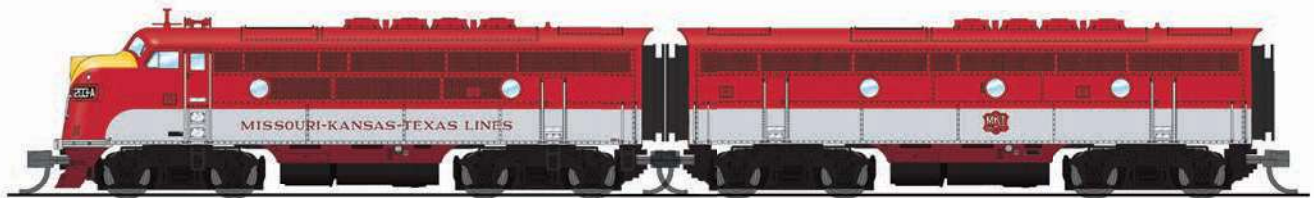

A/B Set MSRP: 329.99 | A/B Set MAP: 263.99
Single Unit MSRP: 249.99 | Single Unit MAP: 199.99
Announced: 05-12-2021
ARRIVING: September 2021
ORDER BY: 06-17-2021

For full features and details, click to:

<https://www.broadway-limited.com/paragon4emdf3n.aspx>