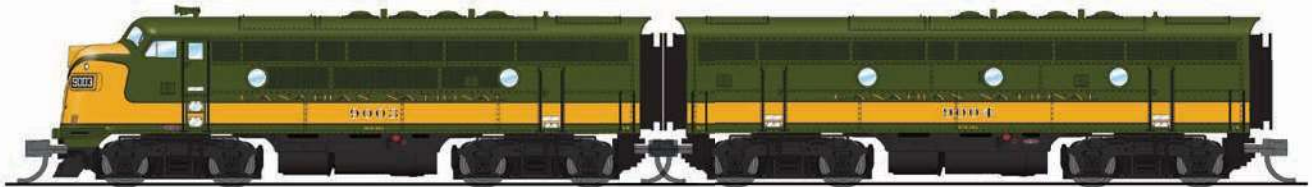

6830 EMD F3 A/B, ATSF 25L/25A, Warbonnet Scheme, 1960's Configuration, A-unit Paragon4 Sound/DC/DCC, Unpowered B-unit, N

6831 EMD F3 A/B, CN 9003/9004, Olive Green & Imitation Gold, A-unit Paragon4 Sound/DC/DCC, Unpowered B-unit, N