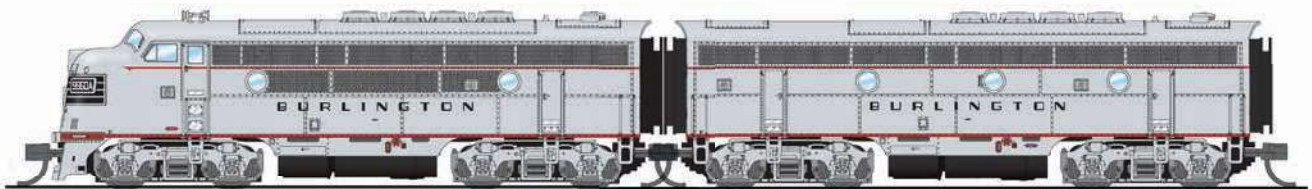

6832 EMD F3 A/B, CBQ 9960A/9960B, Aluminum w/ Black Nose Stripes, A-unit Paragon4 Sound/DC/DCC, Unpowered B-unit, N