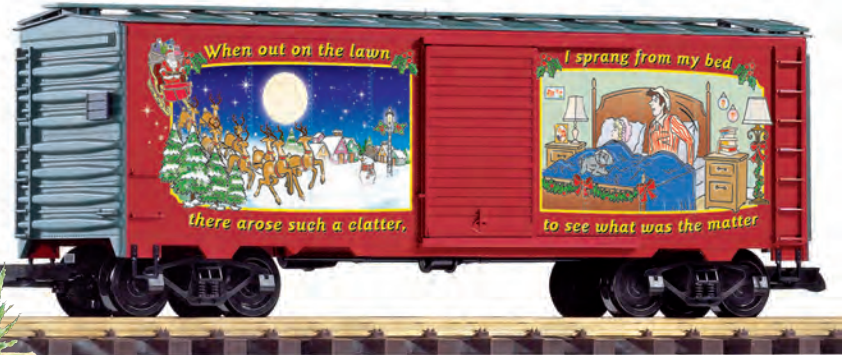

The famous Supermarine Spitfire was designed to be a short-range, high-performance interceptor aircraft and it was the most-respected British design of the times. Now, PIKO presents this plane in a stunning and evocative scene with the seventh car in the Vintage Warbirds series.  

The Betsy Ross Reefer is the first design in our new American Traditions series, weaving together many significant icons of American history, culture and traditions—things which have contributed to our society and heritage. We have spared no expense in commissioning completely original fine artwork, vividly reproduced on the car as only PIKO can bring you. **Produced only once.**  

Autumn New Items 2021

0-24 V

38123 Christmas Freight R/C Starter Set

Features a Mini-Mogul loco and tender with smoke and analog sound, two ore cars, work caboose with a load of mini packages, all in colorful Christmas decorations. Also includes the PIKO R/C control system with a convenient pocket remote, plus a safety-approved power supply and a circle of the best brass track made.

38905 Christmas Boxcar 2021

We continue the tradition of annual Christmas cars with the 11th in the series, featuring another phrase from the classic Christmas poem. Two charming and entertaining scenes decorate this boxcar. **Produced Only Once.**