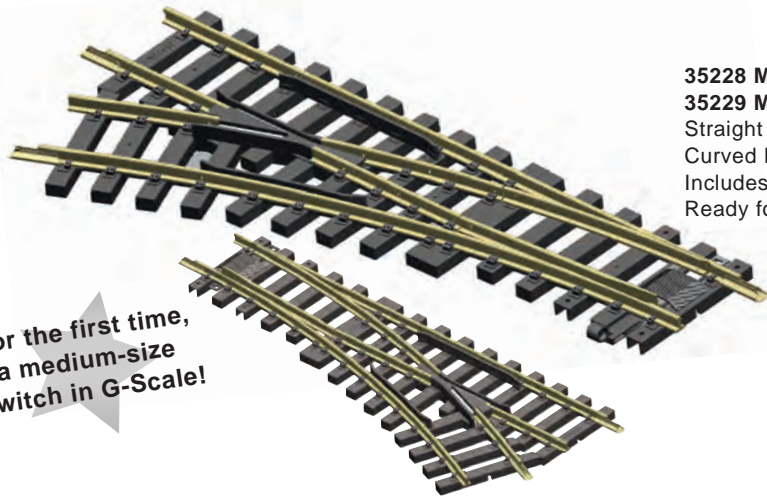

Autumn New Items 2021

For the first time,
a medium-size
switch in G-Scale!

35228 Manual Switch, Left, R3, 22.5°
35229 Manual Switch, Right, R3, 22.5°
Straight Route = G280 + G140 (Total Length = 417.7mm/16.4")
Curved Route = R3 22.5° (Radius = 885.6mm/35.1")
Includes an R3 7.5° curved piece to fit in with standard 30° curve sections.
Ready for easy installation of a #35271 Electric Switch Machine.

35037 Navigator Remote 2.4GHz (To be used only with 35038)
35038 Wireless Receiver 2.4GHz (To be used only with 35037)

The new 35037 2.4GHz Navigator Remote and 35038 Wireless Receiver work together as part of a complete PIKO G-Digital system, along with a 35010 Central Station and a 35020 Transformer. The Navigator includes a large backlit display with detailed train and system information. The large throttle knob enables precise control. The simple and clear function buttons have a positive tactile feel. The PIKO G-Digital System gives convenient DCC control of multiple trains, switches and accessories, and it is easily expandable. Note: The 35037 and 35038 are not compatible with previous versions of Navigators and Receivers.