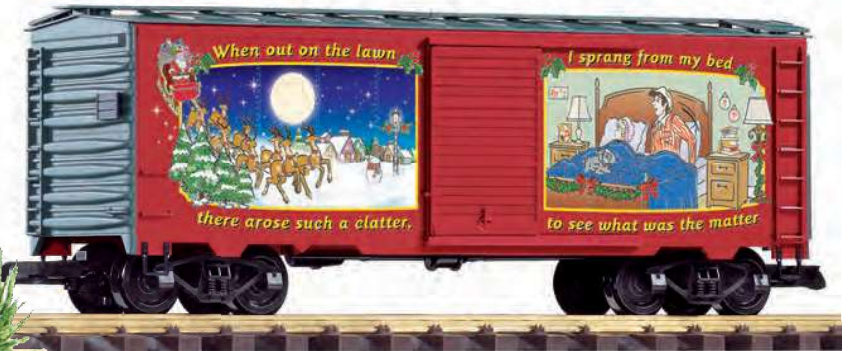

Autumn New Items 2021

0-24 V

38123 Christmas Freight R/C Starter Set

Features a Mini-Mogul loco and tender with smoke and analog sound, two ore cars, work caboose with a load of mini packages, all in colorful Christmas decorations. Also includes the PIKO R/C control system with a convenient pocket remote, plus a safety-approved power supply and a circle of the best brass track made.

38905 Christmas Boxcar 2021

We continue the tradition of annual Christmas cars with the 11th in the series, featuring another phrase from the classic Christmas poem. Two charming and entertaining scenes decorate this boxcar. **Produced Only Once.**

38777 Central Park Christmas Tree Transport

In an homage to outdoor civic decorations at Christmastime, PIKO created this unique transport for a large Christmas tree headed to the city park. The car carries a model tree and the car sides feature retro scenes recalling the big city skyline. **Produced Only Once.**

38915 North Pole Express Ore Car, 2-Pack

Whether you're adding onto a PIKO Christmas starter set or some other train, these colorful and festive Christmas ore cars are great for carrying ornaments or candy. They'll look beautiful snaking around the tree or wherever the tracks run. These two cars feature completely original commissioned artwork, applied as only PIKO does. **Produced only once.**