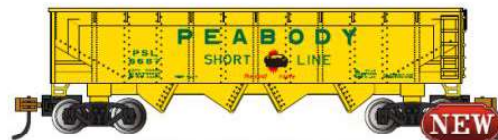

PEABODY COAL COMPANY #6687
Item No. 73354