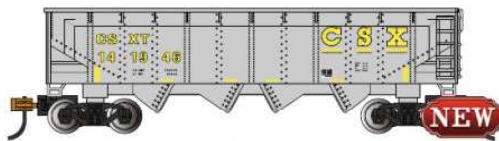

Features include:

- all metal wheels
- precision graphics
- body-mounted E-Z Mate® Mark II couplers

CSX® #141946
(gray & yellow)
Item No. 73351