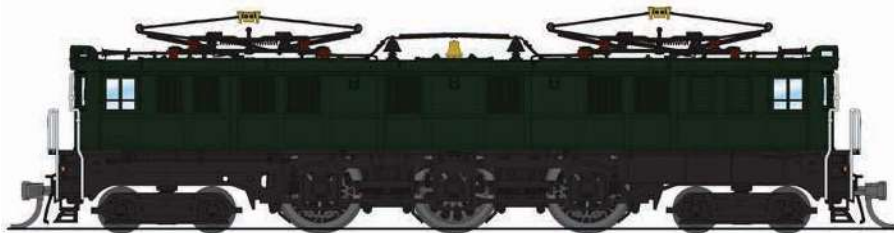

3964 PRR P5a Boxcab, Unlettered, Freight Type, DGLE, Paragon4 Sound/DC/DCC, N