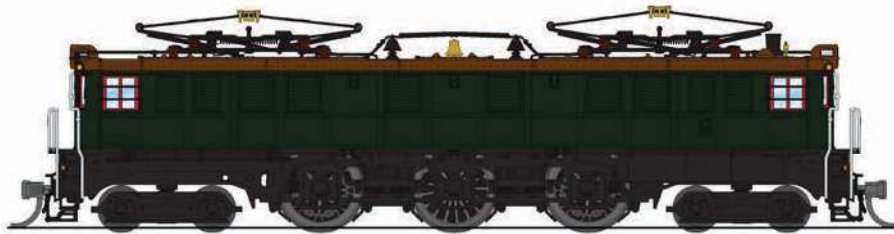

3963 PRR P5a Boxcab, Unlettered, Passenger Type, DGLE, Paragon4 Sound/DC/DCC, N