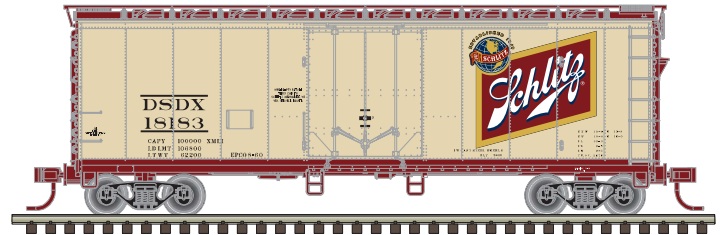

N
SCALE

ATLAS TRAINMAN® N 40' PLUG DOOR BOX CAR

**NEW PAINT
SCHEMES!**

Pabst Blue Ribbon

Schlitz

Schaefer

Rainier

Old Style

National Bohemian

This Atlas Trainman model is based upon the typical RBL class of insulated box cars that were used to carry goods that required protection from extremes of temperature, but not refrigeration. Plug-style doors were normally used to ensure a tight seal in the insulation. Designed for transport of both perishables and large loads, plug doors allowed box cars to be sealed from outside dust and dirt. These Atlas Trainman units are painstakingly designed to provide many hours of optimum, smooth performance and hours of modeling enjoyment

Features:

- Colorful painting and lettering
- AccuMate® couplers
- Roller-bearing or friction-bearing trucks where appropriate

AccuMate® couplers are made under license from AccuRail, Inc.

ATLAS TRAINMAN® N 40' PLUG DOOR BOX CAR