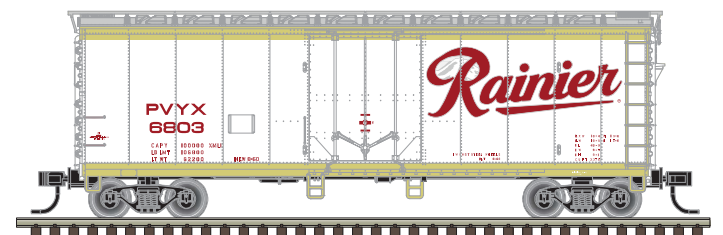

N
SCALE

ATLAS TRAINMAN® N 40' PLUG DOOR BOX CAR

**NEW PAINT
SCHEMES!**

Pabst Blue Ribbon

Schlitz

Schaefer

Rainier

Old Style

National Bohemian

This Atlas Trainman model is based upon the typical RBL class of insulated box cars that were used to carry goods that required protection from extremes of temperature, but not refrigeration. Plug-style doors were normally used to ensure a tight seal in the insulation. Designed for transport of both perishables and large loads, plug doors allowed box cars to be sealed from outside dust and dirt. These Atlas Trainman units are painstakingly designed to provide many hours of optimum, smooth performance and hours of modeling enjoyment

Features:

- Colorful painting and lettering
- AccuMate® couplers
- Roller-bearing or friction-bearing trucks where appropriate

AccuMate® couplers are made under license from AccuRail, Inc.

ATLAS TRAINMAN® N 40' PLUG DOOR BOX CAR