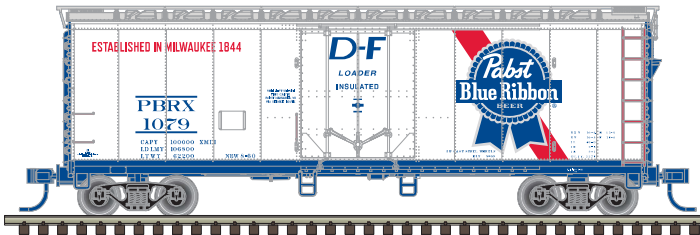

N
SCALE

ATLAS TRAINMAN® N 40' PLUG DOOR BOX CAR

**NEW PAINT
SCHEMES!**

Pabst Blue Ribbon

Schlitz

Schaefer

Rainier

Old Style

National Bohemian

This Atlas Trainman model is based upon the typical RBL class of insulated box cars that were used to carry goods that required protection from extremes of temperature, but not refrigeration. Plug-style doors were normally used to ensure a tight seal in the insulation. Designed for transport of both perishables and large loads, plug doors allowed box cars to be sealed from outside dust and dirt. These Atlas Trainman units are painstakingly designed to provide many hours of optimum, smooth performance and hours of modeling enjoyment

Features:

- Colorful painting and lettering
- AccuMate® couplers
- Roller-bearing or friction-bearing trucks where appropriate

AccuMate® couplers are made under license from AccuRail, Inc.

ATLAS TRAINMAN® N 40' PLUG DOOR BOX CAR