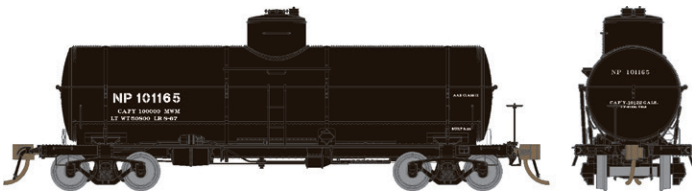

Undecorated

Item	Description
<input type="checkbox"/> 159098	K-brakes

Seaboard Air Line (AB-brakes)

Item	Description
<input type="checkbox"/> 159011	3 Pack
<input type="checkbox"/> 159011A	Single car

Car #073152, 073157, 073159

Undecorated

Item	Description
<input type="checkbox"/> 159099	AB-brakes

Decorated cars have six individual car numbers per paint scheme. These will be available as a six pack (six individual cars shrink wrapped together and easily broken up for individual sale).