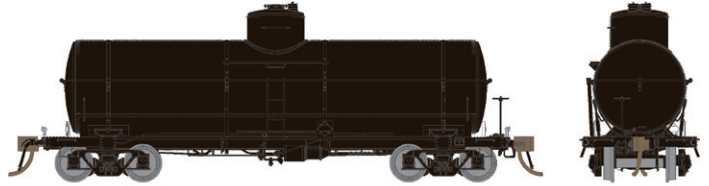

Store Name _____
Phone Number _____

RAPIDO

UTLX X-3 TANK CAR

HO
SCALE

Eastman Chemical (AB-brakes)

Item	Description
<input type="checkbox"/> 159010	6 Pack
<input type="checkbox"/> 159010A	Single car

Car #35294, 36299, 35312, 35327, 35341, 35375