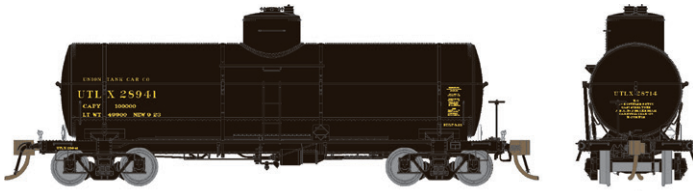

UTLX 1930s (K-brakes)

Item	Description
☐ 159002	6 Pack #1
☐ 159002A	Single car
☐ 159003	6 Pack #2
☐ 159003A	Single car

Car #28941, 28953, 28987, 29175, 29215, 29302
Car #32007, 32179, 33873, 33917, 34824, 35881