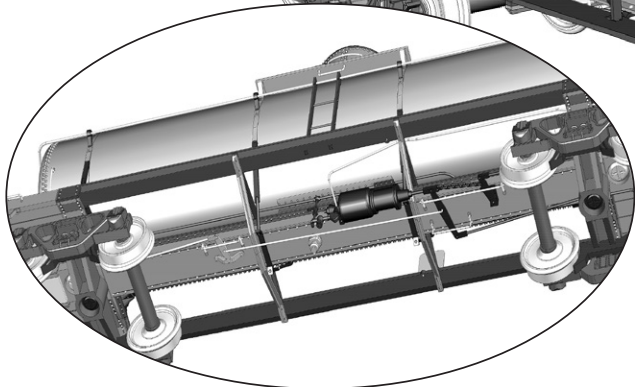

UTLX X-3 TANK CAR

HO
SCALE

K-BRAKE

AS BUILT TO ABOUT 1945

TOP-MOUNTED CUT BAR
DECK-MOUNTED BRAKE STAFF