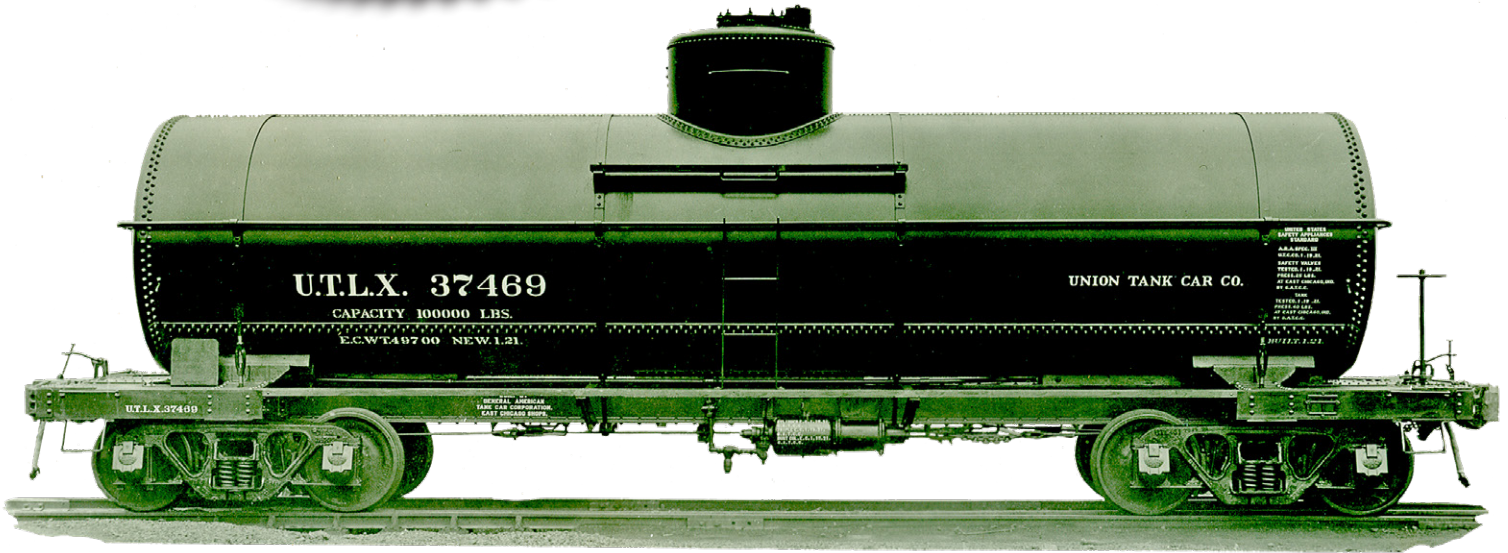

UTLX X-3 TANK CAR

**HO
SCALE**

Rapido's Most Boring

EXCITING!!!

Freight Car Announcement Yet

Rapido Trains is excited to announce its newest ready-to-run freight car – the Union Tank Car 10,000 gallon X-3 tank car.

Modelers interested in accuracy know that most boxcars are painted red and most tank cars are black. That's just the way it is – and was. When discussing tank cars from the 1920s through the 1970s, there can be no more important car than the Union Tank Car (UTLX) X-3 design. And yes, they were almost all black!

The X-3 cars were built in various capacities and configurations, including 6,500 gallon, 8,000 gallon and 12,000 gallon tanks. They were also built with single, double and triple domes. However, none of these variants were more numerous than the basic 10,000 gallon, single-dome version. From the 1920s onwards Union Tank Car (UTLX) fielded the largest fleet of tank cars in North America, and the 10,000 gallon X-3 accounted for nearly 13,000 of them!

The basic X-3 was used to haul fuel oil, gasoline, vegetable oils – essentially any liquid that did not require special handling features. These cars went EVERYWHERE!

Rapido's model has been developed with the help of noted UTLX tank car expert Steve Hile. We are offering two distinct versions, the K-brake equipped cars, good before 1953, and the AB-brake equipped cars good from the 1940s onwards. In addition to brake equipment, our models will feature correct handbrake and coupler cut bar arrangements which differed depending on the brake equipment installed.