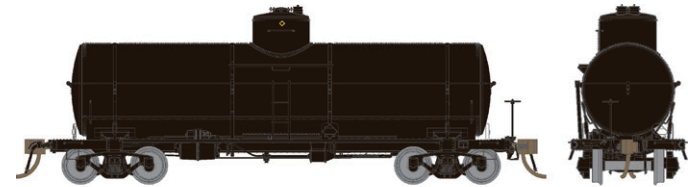

Undecorated

Item	Description
<input type="checkbox"/> 159098	K-brakes

Seaboard Air Line (AB-brakes)

Item	Description
<input type="checkbox"/> 159011	3 Pack
<input type="checkbox"/> 159011A	Single car

Car #073152, 073157, 073159

Undecorated

Item	Description
<input type="checkbox"/> 159099	AB-brakes

Decorated cars have six individual car numbers per paint scheme. These will be available as a six pack (six individual cars shrink wrapped together and easily broken up for individual sale).