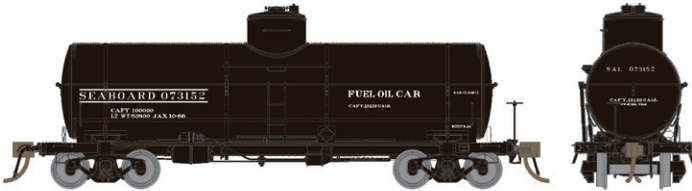

Seaboard Air Line (AB-brakes)

Item	Description
☐ 159011	3 Pack
☐ 159011A	Single car

Car #073152, 073157, 073159