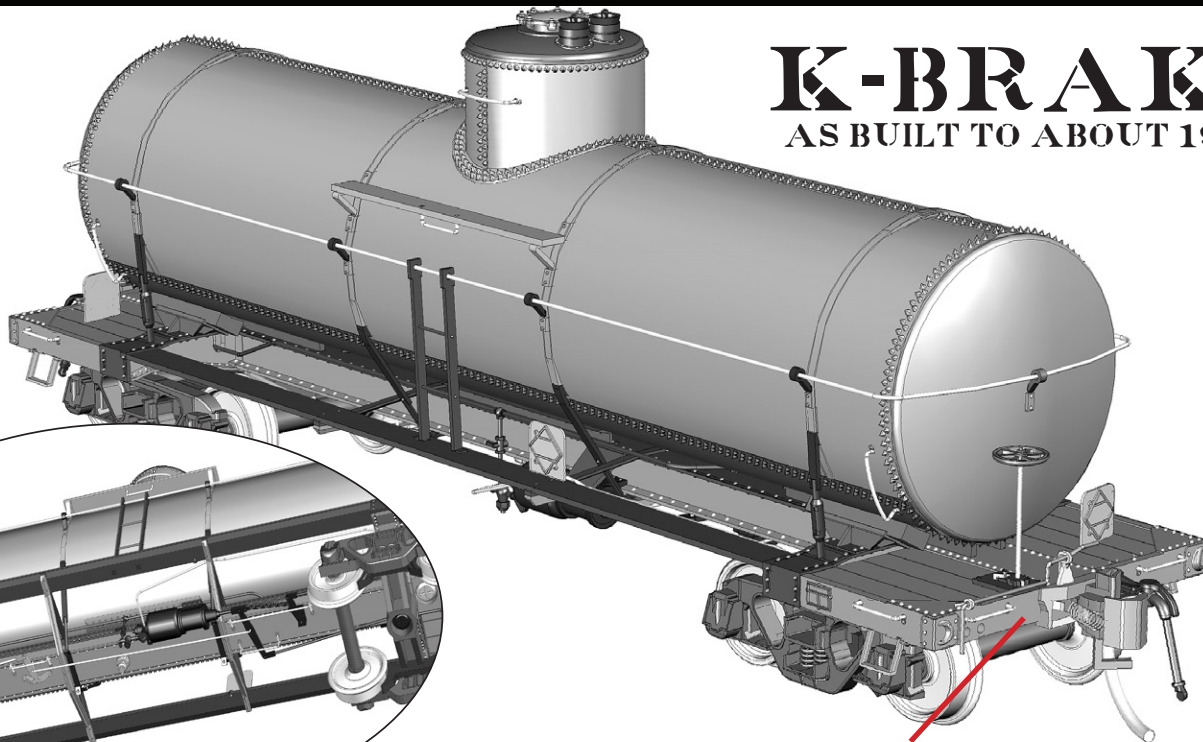

UTLX X-3 TANK CAR

HO
SCALE

K-BRAKE

AS BUILT TO ABOUT 1945

TOP-MOUNTED CUT BAR
DECK-MOUNTED BRAKE STAFF