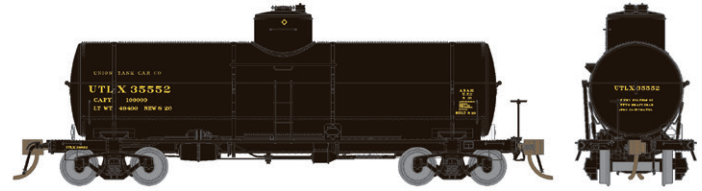

Features of Rapido's model include:

- Designed from original blueprints
- Correct tank bolster pads
- Correct 54" diameter dome
- Correct UTLX-style warning placard holders
- Andrews or "Bettendorf" cast steel trucks
- Full underbody detailing with two distinct brake systems offered
- Correct end platforms
- Correct coupler cut bars and hand brake mountings
- Semi-scale couplers and coupler boxes
- Free-rolling turned metal wheels
- Accurate paint and lettering
- Multiple road numbers available per scheme.

Store Name _____

Phone Number _____

RAPIDO

UTLX X-3 TANK CAR

**HO
SCALE**

UTLX 1920s (K-brakes)

Item	Description
<input type="checkbox"/> 159001	6 Pack
<input type="checkbox"/> 159001A	Single car

Car #27856, 27837, 27912, 28394, 28714, 28784