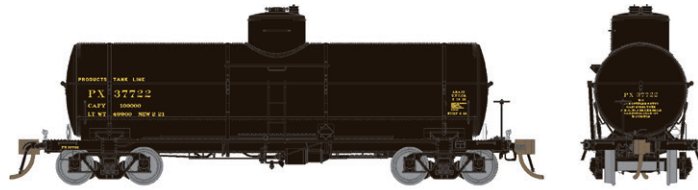

Products Tank Car (PX) (K-brakes)

Item	Description
☐ 159004	6 Pack
☐ 159004A	Single car

Car #32497, 32515, 33461, 33623, 36114, 37722