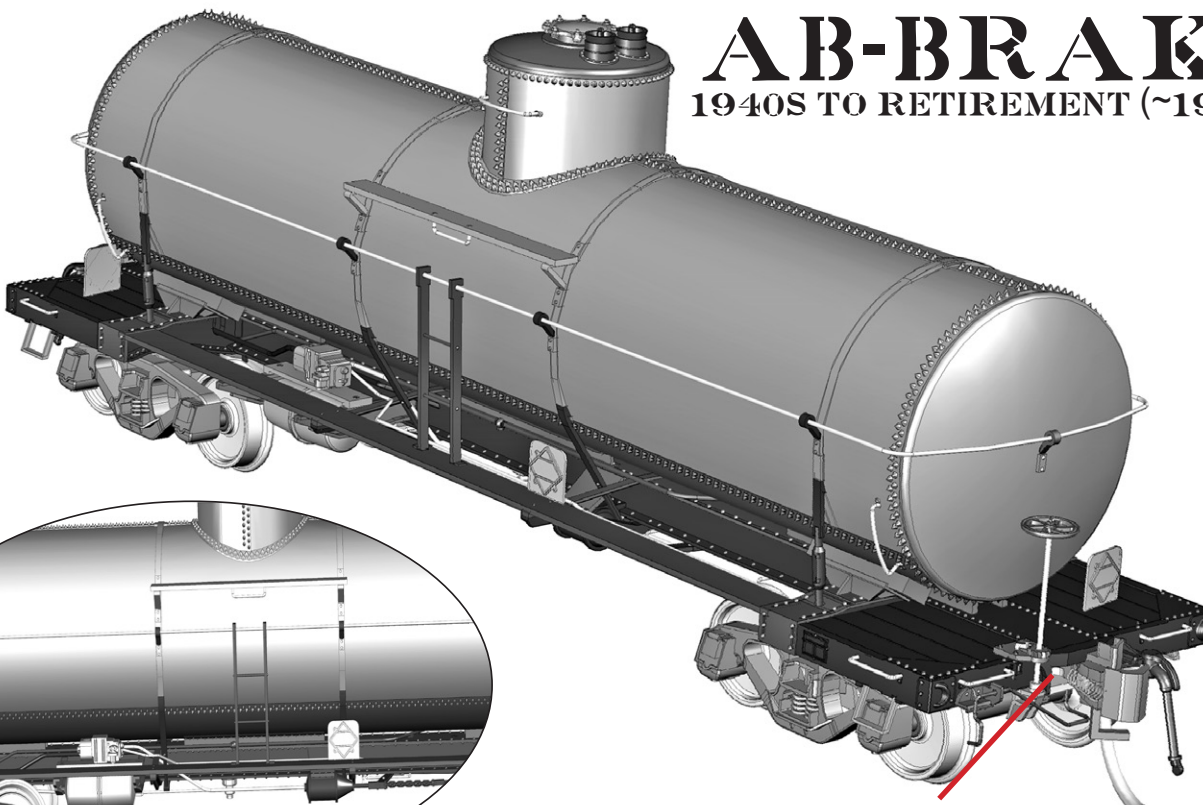

AB-BRAKE

1940S TO RETIREMENT (~1980S)

BOTTOM-MOUNTED CUT BAR
END-MOUNTED BRAKE STAFF

CANADA: UNIT 21 • 500 ALDEN ROAD • MARKHAM • ONTARIO • L3R 5H5
USA: PO BOX 796 • HIGGANUM • CONNECTICUT • 06441
Tel. 1-855-LRC-6917 Fax. 1-905-474-3325 Website www.rapidotrains.com

Store Name _____

Phone Number _____

RAPIDO