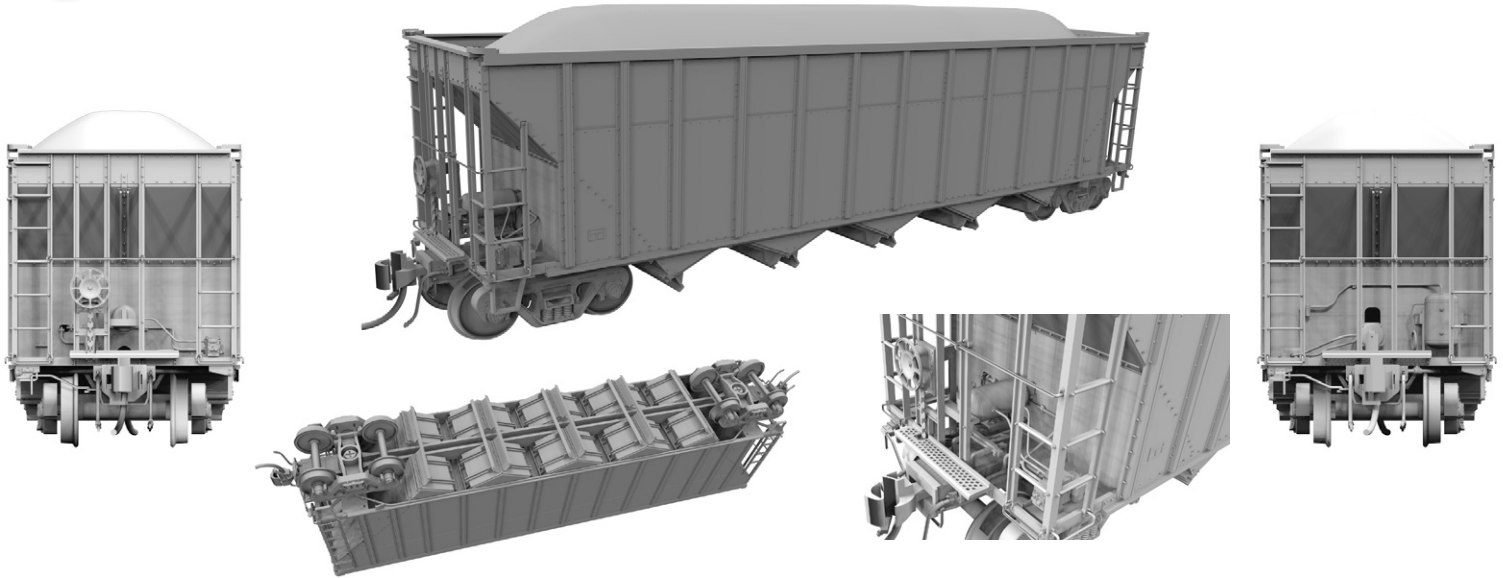

Coal. Black Diamonds.

Whatever your name for it, this commodity is best transported across the country by rail. Enter the AutoFlood III rapid discharge hopper car!

Beginning production in 2004, the all aluminum body prototype has been produced in the thousands and has traversed all over North America. With millions of tons of coal per year being mined and hauled out of various locations across the country, you would be hard pressed to not have seen one of these prototype cars in a modern day coal train.

This 4200 cubic foot, exterior post prototype (not to be confused with other prototype exterior post or interior post models) is primarily used as a rapid discharge car which can unload the payload in a matter of seconds via the bottom bay doors. However, the car can also be equipped with a rotary coupler at the end(s) of the car, indicated by the color blocks on the end of the car, for either bottom discharge or rotary unloading based on the infrastructure at the final destination.

The AutoFlood III Coal Hopper features:

- Die-cast frame and floor for optimum car weight
- Full interior rivet and K-member details
- Super-detailed end cages including separate air and brake piping
- Barber S-2 100-ton Trucks with metal wheels
- Hopper bays feature highly-detailed outlet gates
- Etched, see-through end cross-over platforms
- Full end detail, including uncoupling levers
- Separate grab irons installed at the factory
- Accurate paint and lettering
- Removable coal load included
- Multiple road numbers available for each scheme
- Available in singles or multi-packs*
- Multi-packs boxed for individual sale

RAPIDO

**HO
SCALE**

AUTOFLOOD III RAPID DISCHARGE HOPPER

By Rapido

DEALER
NAME

BNSF Railway - BNSF

Item #
6-Pack #1 Single Car
169001 169001A

Road #
652830, 652855, 652884, 652900, 652921, 652954
(Single car randomly selected from these numbers)