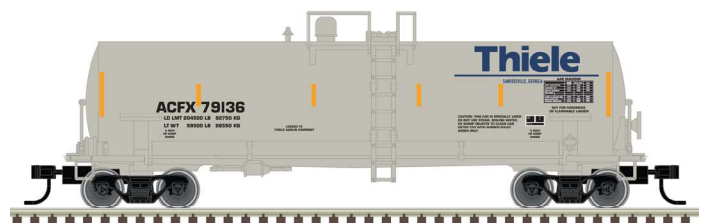

N
SCALE

ATLAS MASTER® N KAOLIN TANK CAR

**ALL NEW
PAINT
SCHEMES**

Product Info: <https://shop.atlasrr.com/d-665-fall-2021-n-scale-preorders.aspx>

ACFX

ACFX

Dupont TiPure

Engelhard

SHPX

Thiele Kaolin

PRE-ORDER ANNOUNCEMENTS - FALL 2021

GUARANTEED PRE-ORDER DUE DATE: WEDNESDAY NOVEMBER 10TH 2021

ATLAS MASTER® N KAOLIN TANK CAR

Product Info: <https://shop.atlasrr.com/d-665-fall-2021-n-scale-preorders.aspx>

Primarily used to haul kaolin clay slurry for use in the papermaking process, along with many other liquids, the 14,000 gallon non-pressure tank car first built by ACF® in the 1970s adds a modern flavor to any layout. This common tank car can be seen all over the country and is in service today.