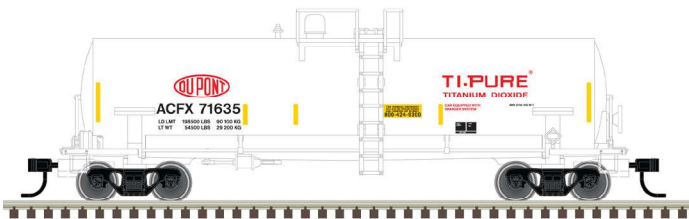

N
SCALE

ATLAS MASTER® N KAOLIN TANK CAR

**ALL NEW
PAINT
SCHEMES**

Product Info: <https://shop.atlasrr.com/d-665-fall-2021-n-scale-preorders.aspx>

ACFX

ACFX

Dupont TiPure

Engelhard

SHPX

Thiele Kaolin

PRE-ORDER ANNOUNCEMENTS - FALL 2021

GUARANTEED PRE-ORDER DUE DATE: WEDNESDAY NOVEMBER 10TH 2021

ATLAS MASTER® N KAOLIN TANK CAR

Product Info: <https://shop.atlasrr.com/d-665-fall-2021-n-scale-preorders.aspx>

Primarily used to haul kaolin clay slurry for use in the papermaking process, along with many other liquids, the 14,000 gallon non-pressure tank car first built by ACF® in the 1970s adds a modern flavor to any layout. This common tank car can be seen all over the country and is in service today.