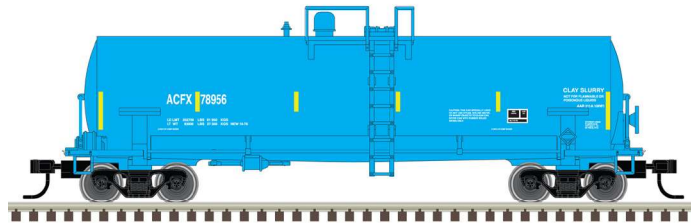

N
SCALE

ATLAS MASTER® N KAOLIN TANK CAR

**ALL NEW
PAINT
SCHEMES**

Product Info: <https://shop.atlasrr.com/d-665-fall-2021-n-scale-preorders.aspx>

ACFX

ACFX

Dupont TiPure

Engelhard

SHPX

Thiele Kaolin

PRE-ORDER ANNOUNCEMENTS - FALL 2021

GUARANTEED PRE-ORDER DUE DATE: WEDNESDAY NOVEMBER 10TH 2021

ATLAS MASTER® N KAOLIN TANK CAR

Product Info: <https://shop.atlasrr.com/d-665-fall-2021-n-scale-preorders.aspx>

Primarily used to haul kaolin clay slurry for use in the papermaking process, along with many other liquids, the 14,000 gallon non-pressure tank car first built by ACF® in the 1970s adds a modern flavor to any layout. This common tank car can be seen all over the country and is in service today.