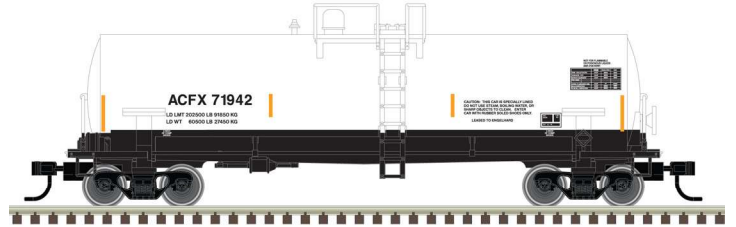

N
SCALE

ATLAS MASTER® N KAOLIN TANK CAR

**ALL NEW
PAINT
SCHEMES**

Product Info: <https://shop.atlasrr.com/d-665-fall-2021-n-scale-preorders.aspx>

ACFX