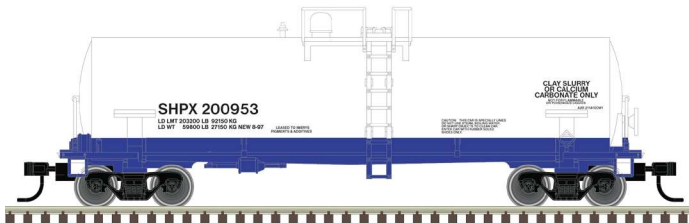

N
SCALE

ATLAS MASTER® N KAOLIN TANK CAR

**ALL NEW
PAINT
SCHEMES**

Product Info: <https://shop.atlasrr.com/d-665-fall-2021-n-scale-preorders.aspx>

ACFX

ACFX

Dupont TiPure

Engelhard

SHPX

Thiele Kaolin

PRE-ORDER ANNOUNCEMENTS - FALL 2021

GUARANTEED PRE-ORDER DUE DATE: WEDNESDAY NOVEMBER 10TH 2021

ATLAS MASTER® N KAOLIN TANK CAR

Product Info: <https://shop.atlasrr.com/d-665-fall-2021-n-scale-preorders.aspx>

Primarily used to haul kaolin clay slurry for use in the papermaking process, along with many other liquids, the 14,000 gallon non-pressure tank car first built by ACF® in the 1970s adds a modern flavor to any layout. This common tank car can be seen all over the country and is in service today.