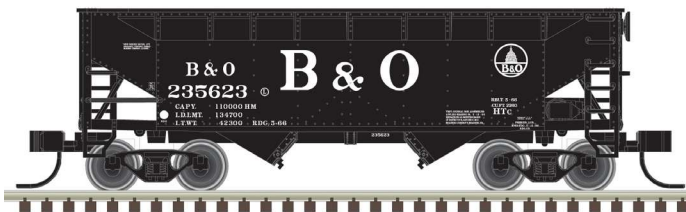

N
SCALE

ATLAS MASTER® N 2-BAY OFFSET HOPPER

NEW
ROAD
NUMBERS

Product Info: <https://shop.atlasrr.com/d-665-fall-2021-n-scale-preorders.aspx>

NEW
PAINT
SCHEMES

Canadian Pacific

Chicago & Eastern Illinois

Baltimore & Ohio*

**CSX Licensed Product*

Atlas' version of the 2-Bay Offset Side Hopper is modeled after the open hoppers that were built in the 1930s and the 1940s to transport coal.

Features:

- Prototypical painting and lettering
- Plastic body with die cast chassis
- Removable coal load