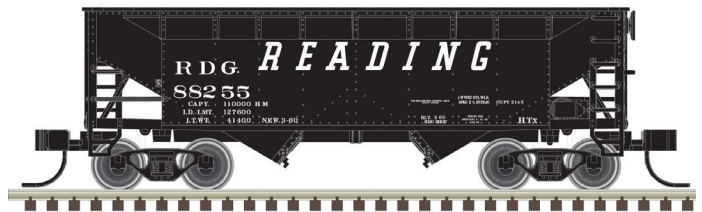

N
SCALE

ATLAS MASTER® N 2-BAY OFFSET HOPPER

NEW
ROAD
NUMBERS

Product Info: <https://shop.atlasrr.com/d-665-fall-2021-n-scale-preorders.aspx>

NEW
PAINT
SCHEMES

Canadian Pacific

Chicago & Eastern Illinois

Baltimore & Ohio*

**CSX Licensed Product*

Atlas' version of the 2-Bay Offset Side Hopper is modeled after the open hoppers that were built in the 1930s and the 1940s to transport coal.

Features:

- Prototypical painting and lettering
- Plastic body with die cast chassis
- Removable coal load