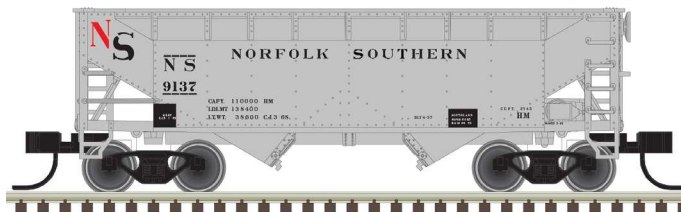

Norfolk Southern