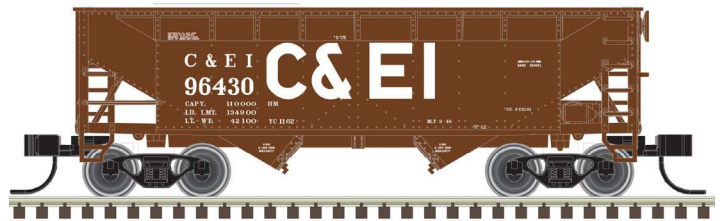

N
SCALE

ATLAS MASTER® N 2-BAY OFFSET HOPPER

NEW
ROAD
NUMBERS

Product Info: <https://shop.atlasrr.com/d-665-fall-2021-n-scale-preorders.aspx>

NEW
PAINT
SCHEMES

Canadian Pacific

Chicago & Eastern Illinois

Baltimore & Ohio*

**CSX Licensed Product*

Atlas' version of the 2-Bay Offset Side Hopper is modeled after the open hoppers that were built in the 1930s and the 1940s to transport coal.

Features:

- Prototypical painting and lettering
- Plastic body with die cast chassis
- Removable coal load