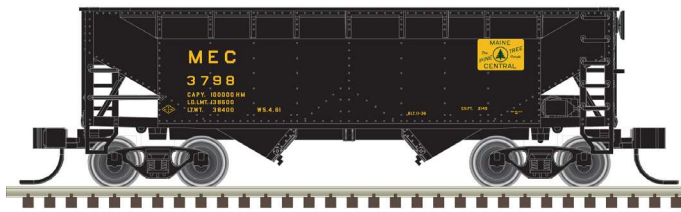

Maine Central