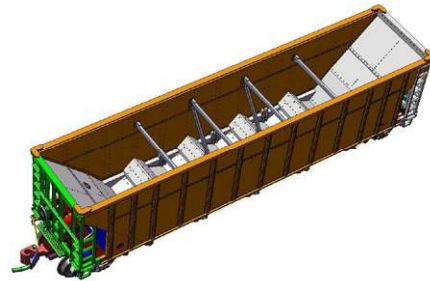

AUTOFLOOD III RAPID DISCHARGE HOPPER

Gulf Power Company - GLFX

Item #
6-Pack #1 Single Car
538011 538011A

Road #
8001, 8017, 8022, 8035, 8047, 8053
(Single car randomly selected from these numbers)

Item #
6-Pack #3 Single Car
538013 538013A

Road #
8099, 8103, 8109, 8116, 8121, 8125
(Single car randomly selected from these numbers)

Item #
6-Pack #2 Single Car
538012 169012A

Road #
8058, 8062, 8070, 8076, 8085, 8092
(Single car randomly selected from these numbers)

Item #
6-Pack #4 No single cars
538014 Order in multiples of 6 only
Unnumbered

GATX Corporation - GGPX

Item #
6-Pack #1 Single Car
538015 538015A

Road #
1752, 1734, 1746, 1767, 1779, 1783
(Single car randomly selected from these numbers)

Item #
6-Pack #3 Single Car
538017 538017A

Road #
1739, 1757, 1788, 1817, 1802, 1811
(Single car randomly selected from these numbers)

Item #
6-Pack #2 Single Car
538016 538016A

Road #
1795, 1801, 1814, 1820, 1808, 1776
(Single car randomly selected from these numbers)

Item #
6-Pack #4 No single cars
538018 Order in multiples of 6 only
Unnumbered

Western Resources, Inc. - KPLX

Item #
6-Pack #1 Single Car
538019 538019A

Road #
6115, 6101, 6123, 6134, 6148, 6152
(Single car randomly selected from these numbers)

Item #
6-Pack #3 Single Car
538021 538021A

Road #
6222, 6109, 6113, 6128, 6137, 6142
(Single car randomly selected from these numbers)

Item #
6-Pack #2 Single Car
538020 538020A

Road #
6163, 6177, 6184, 6193, 6202, 6219
(Single car randomly selected from these numbers)

Item #
6-Pack #4 No single cars
538022 Order in multiples of 6 only
Unnumbered

Carolina Power & Light - PGNX

Item #
6-Pack #1 Single Car
538023 538023A

Road #
1100, 1111, 1119, 1125, 1132, 1144
(Single car randomly selected from these numbers)

Item #
6-Pack #3 Single Car
538025 538025A