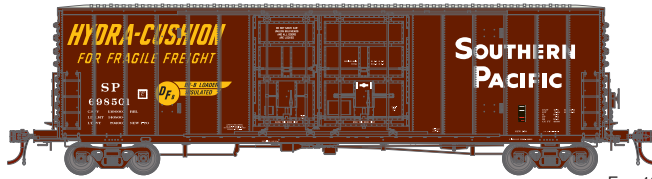

# GENESIS HO 50' PC&F 6' & 8' Youngstown Plug Door Box Car

Orders Due: 02.25.22

ETA: March 2023

## Southern Pacific\*

ATHG73010 SP #698501 Era: 1970s+  
ATHG73011 SP #698799  
ATHG73012 SP #698828