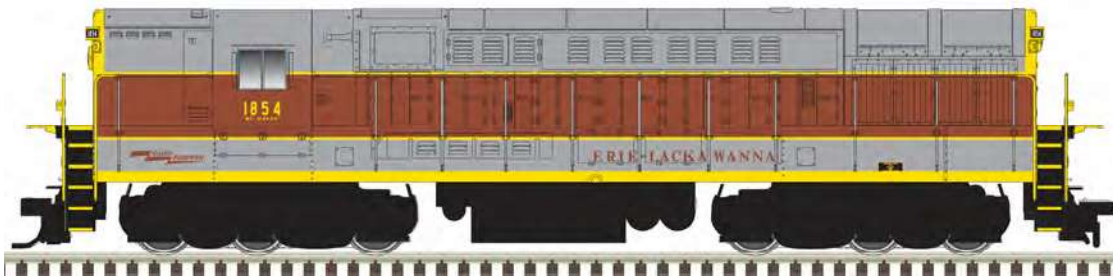

HO
SCALE

ATLAS MASTER® TRAINMASTER LOCOMOTIVE

**NEW
PAINT
SCHEMES**

Product Info: <https://shop.atlasrr.com/d-672-winter-2022-ho-scale-preorders.aspx>

Chihuahua Pacific

Erie Lackawanna 1850

Erie Lackawanna 1854

Advertised by Fairbanks-Morse as "the most useful locomotive ever built", the H24-66 Train Master was first introduced in 1953. Designed as a versatile locomotive with various equipment options available, it was found in both passenger and freight service across the US. It was the most powerful single-engine locomotive in production at the time, generating a total of 2,400 hp.