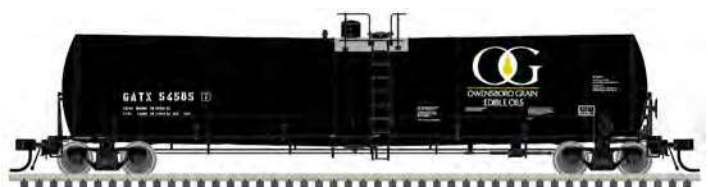

**HO**  
SCALE

**ATLAS MASTER® HO TRINITY 25,500 GALLON TANK CAR**

Product Info: <https://shop.atlasrr.com/d-672-winter-2022-ho-scale-preorders.aspx>

**NEW  
PAINT  
SCHEMES**

TILX (2019 Repaint)

TILX (IOI Group)

Atlas' model of the Trinity 25,500 gal, insulated, general-purpose design. This was introduced in 1986 and production continues today. There are at least 13,000 presently in service. Typical commodities include vegetable oil, tallow, styrene, benzene, asphalt, biodiesel, acrylates, and numerous other chemicals.