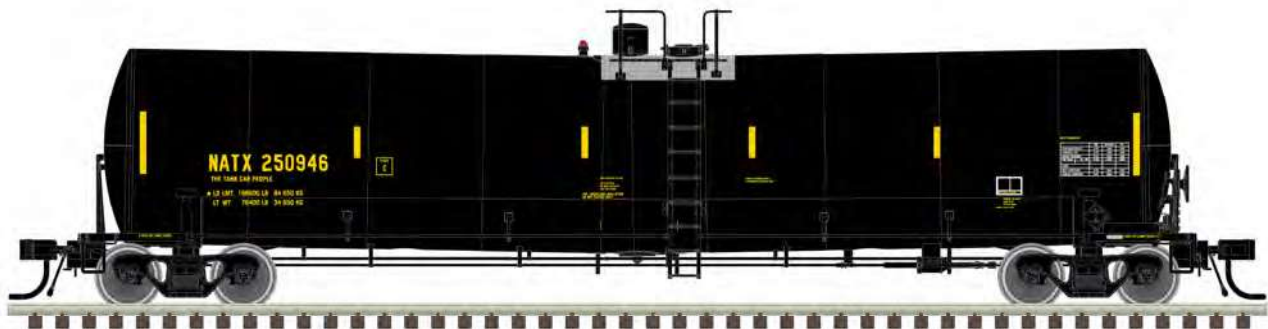

NATX (UTCK Repaint)