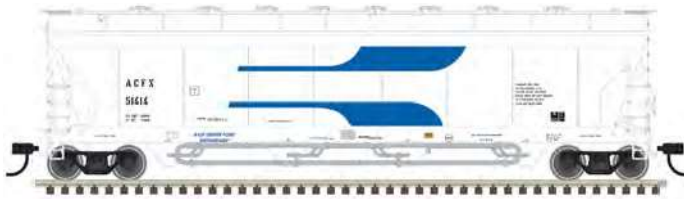

ATLAS MASTER[®] N PRESSUREAIDE HOPPERS

Product Info: <https://shop.atlasrr.com/d-670-winter-2022-n-scale-preorders.aspx>

**NEW
ROAD
NUMBERS**

**NEW
PAINT
SCHEMES**

ACFX (Venturi)

ADM (Molecule)

ADM (Leaf)

Luzenac America

Atlas' Center Flow Pressureaide Car is modeled after ACF's freight car designed to handle dry, powdered commodities for fast, efficient unloading.

Features:

- Etched metal roof walks
- Detailed brake gear with scale piping
- AccuMate® couplers
- Accurate painting and printing
- 100-ton roller-bearing trucks