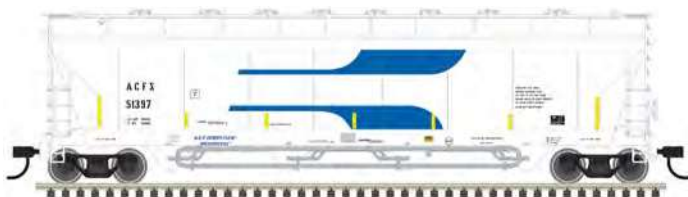

ACFX (Venturi) w/ conspicuity stripes