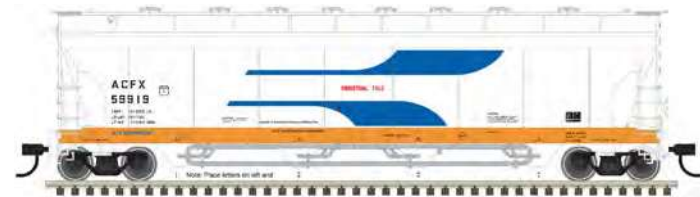

ACFX (Venturi) w/ orange sill