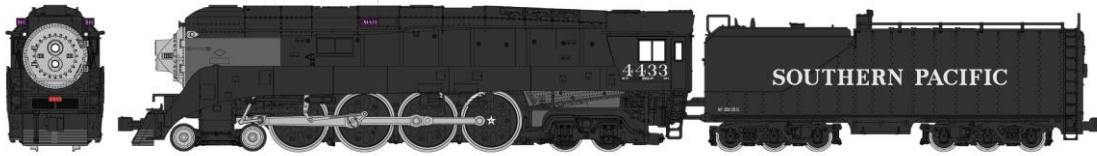

N GS-4 SP Lines Daylight – Post War Black w/ DCC

AVAILABLE JANUARY 2022!

ITEM#	DESCRIPTION	MSRP
126-0307-DCC <i>*January 2022*</i>	N GS-4 SP Lines Daylight #4449 w/ Pre-Installed DCC	\$320
126-0308-DCC <i>*January 2022*</i>	N GS-4 Southern Pacific Post War Black #4433 w/ Pre-Installed DCC	\$320
126-0309 <i>*Available Now*</i>	N GS-4 Southern Pacific Post War Black #4445 Limited QTY Available!	\$240
126-0309-DCC <i>*January 2022*</i>	N GS-4 Southern Pacific Post War Black #4445 w/ Pre-Installed DCC Limited QTY Available!	\$320
126-0310 <i>*Available Now*</i>	N GS-4 SP Lines Daylight #4454 Limited QTY Available!	\$240
126-0310-DCC <i>*January 2022*</i>	N GS-4 SP Lines Daylight #4454 w/ Pre-Installed DCC Limited QTY Available!	\$320
ITEMS ARRIVING THIS MONTH AND FEBRUARY!		
106-063 <i>*January 2022*</i>	N SP Lines Daylight 10 Car Set Limited QTY Available!	\$260
106-063-1 <i>*February 2022*</i>	N SP Lines Daylight 10 Car Set w/ Pre-Installed Lights Limited QTY Available!	\$410
106-6310 <i>*January 2022*</i>	N SP Lines Daylight 2-Car Articulated Add-On Set Limited QTY Available!	\$55
106-6310-1 <i>*February 2022*</i>	N SP Lines Daylight 2-Car Articulated Add-On Set w/ Pre-Installed Lights Limited QTY Available!	\$85