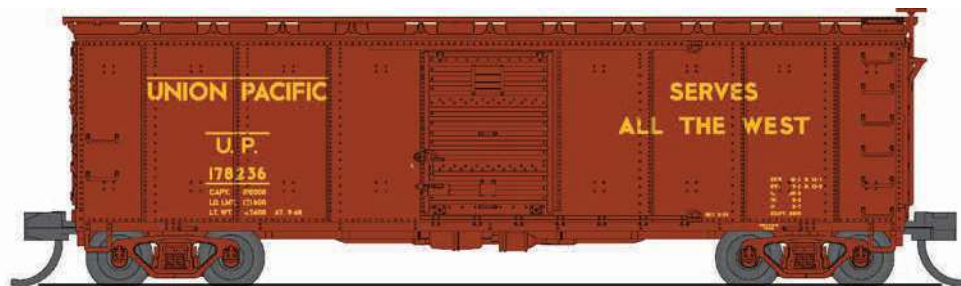

7284 USRA 40' Steel Boxcar, UP, 2-pack, N