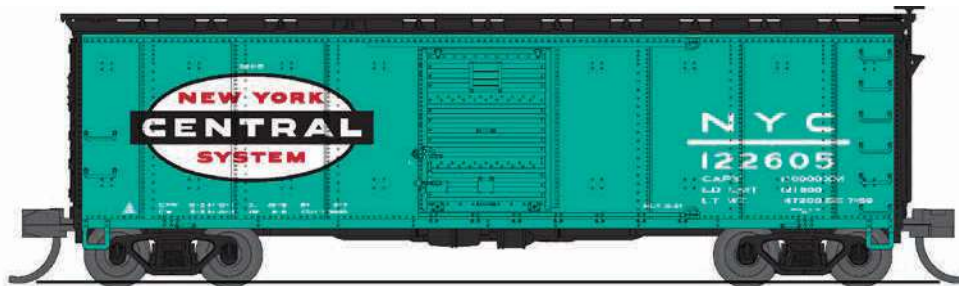

7281 USRA 40' Steel Boxcar, NYC, Jade Green 2-pack, N