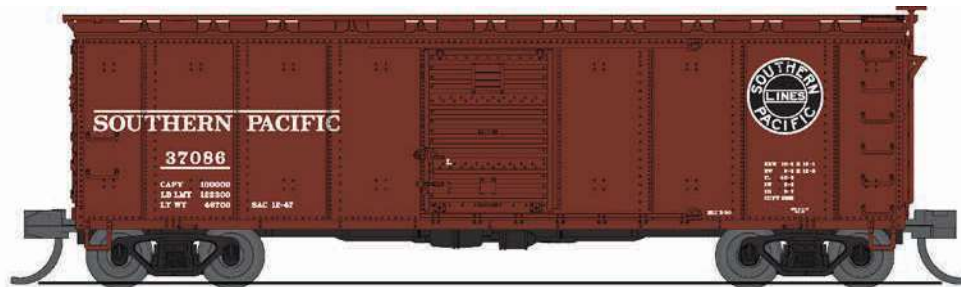

# N Scale NYC Steel Boxcar

4-Pack MSRP: 104.99 / MAP: 83.99

2-Pack MSRP: 54.99 / MAP: 43.99

Announced: 2-4-2022

ARRIVING: May 2022

ORDER BY: 02-17-2022

For full features and details, click to:

<https://www.broadway-limited.com/newyorkcentralsteelboxcar.aspx>