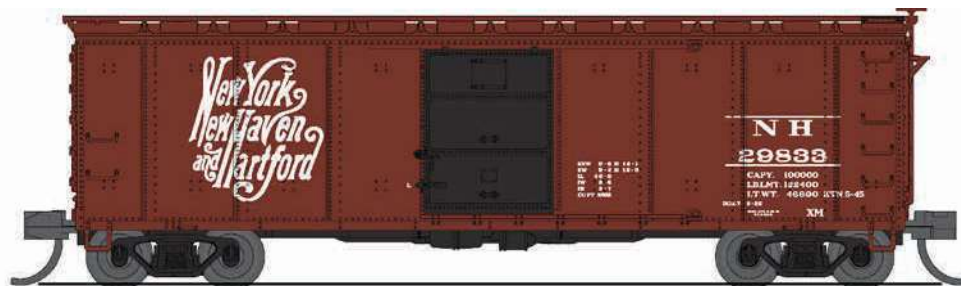

7279 USRA 40' Steel Boxcar, NH, 2-pack, N