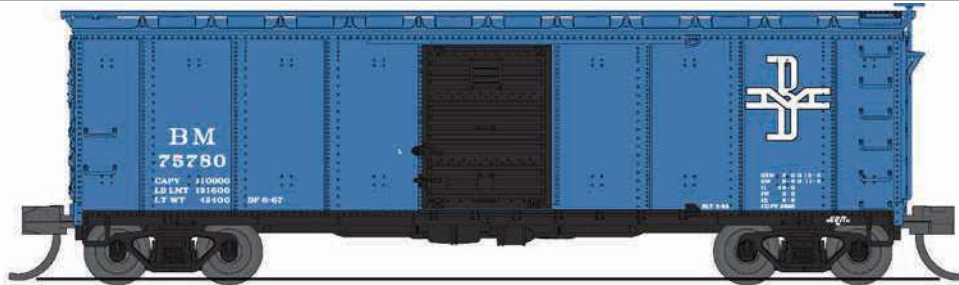

# N Scale NYC Steel Boxcar

4-Pack MSRP: 104.99 / MAP: 83.99

2-Pack MSRP: 54.99 / MAP: 43.99

Announced: 2-4-2022

ARRIVING: May 2022

ORDER BY: 02-17-2022

For full features and details, click to:

<https://www.broadway-limited.com/newyorkcentralsteelboxcar.aspx>