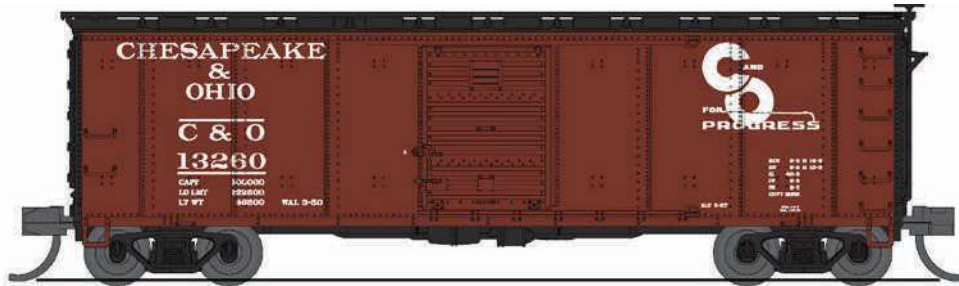

7275 USRA 40' Steel Boxcar, C&O, 2-pack, N