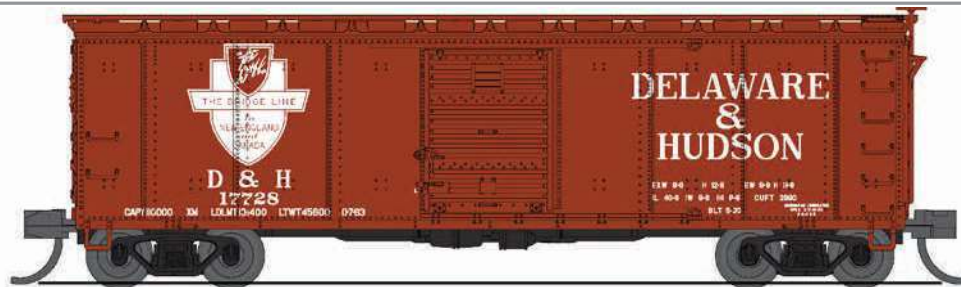

# N Scale NYC Steel Boxcar

4-Pack MSRP: 104.99 / MAP: 83.99

2-Pack MSRP: 54.99 / MAP: 43.99

Announced: 2-4-2022

ARRIVING: May 2022

ORDER BY: 02-17-2022

For full features and details, click to:

<https://www.broadway-limited.com/newyorkcentralsteelboxcar.aspx>