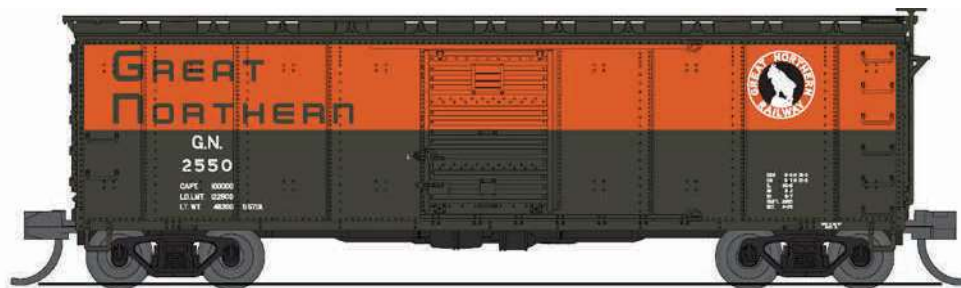

7278 USRA 40' Steel Boxcar, GN, 2-pack, N