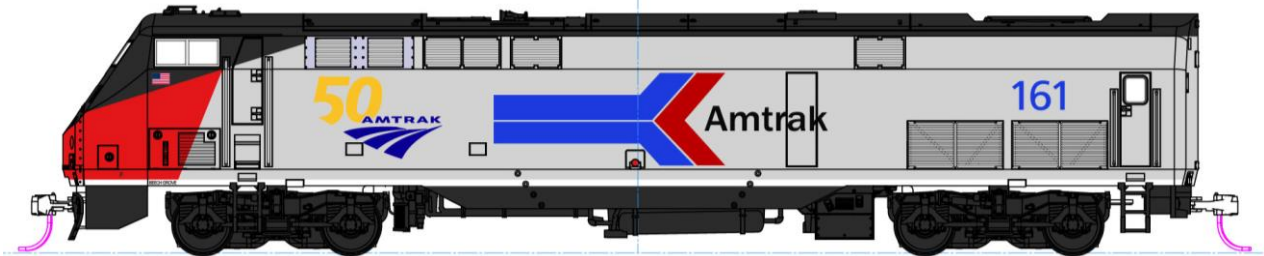

# N Scale P42 Amtrak® 50<sup>th</sup> Anniversary Locomotives

“Midnight Blue”, Phase I, Phase VI, “Dash 8” Phase III, “Operation Life Saver” Paint Schemes

**Available July/August 2022!**

*P42 "Midnight Blue" Version*

*P42 Phase I Version*

*P42 Phase VI Version*

*P42 "Dash 8" Phase III Version*

*P42 "Operation Life Saver" Version*

By popular demand! In commemoration of Amtrak's 50<sup>th</sup> Anniversary (celebrated on May 1<sup>st</sup>, 2021) Kato USA will release the "Midnight Blue," Phase I, "Dash 8" Phase III, and Phase VI versions of **Amtrak's 50<sup>th</sup> Anniversary P42 locomotives in N Scale**, coming this **August, 2022!** These locomotive's have a powerful five pole motor with all wheel electrical pickup which makes it a great performer on the rails with your Amtrak fleet!