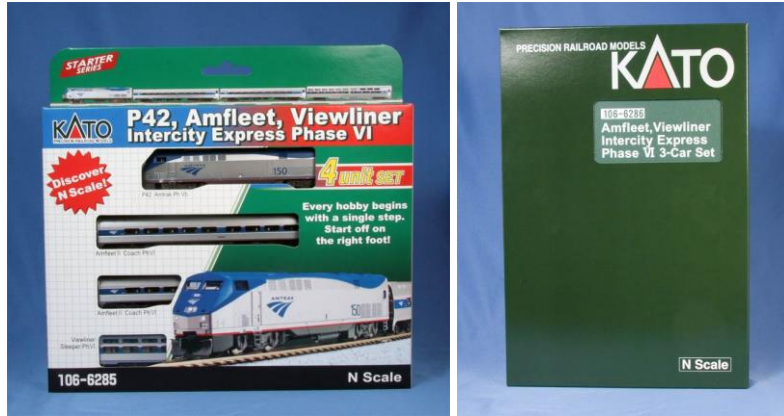

**N Amtrak® P42, Amfleet®, Viewliner® Intercity Express Phase VI
4-Car Starter Series Set + 3-Car Bookcase Add-on Set**

July 2022

ITEM #	DESCRIPTION	MSRP
<p>July 2022 106-6285</p>	<p>N P42, Amfleet, Viewliner Intercity Express 4-Unit Starter Series Set</p> <ul style="list-style-type: none"> • GE P42 'Genesis' Amtrak Phase Vb (Modern Paint Version) #150 • Amfleet II Coach Amtrak Phase VI #25035 • Amfleet II Coach Amtrak Phase VI #25101 • Viewliner Sleeper Amtrak Phase VI #62004 	<p>\$175*</p>
<p>August 2022 106-6285-DCC</p>	<p>N P42, Amfleet, Viewliner Intercity Express 4-Unit Starter Series Set w/ Pre-Installed Digitrax DCC</p>	<p>\$255*</p>
<p>August 2022 106-6285-LS</p>	<p>N P42, Amfleet, Viewliner Intercity Express 4-Unit Starter Series Set w/ Pre-Installed ESU LokSound</p>	<p>\$375*</p>
<p>August 2022 106-6285-1</p>	<p>N P42, Amfleet, Viewliner Intercity Express 4-Unit Starter Series Set w/ Pre-Installed Interior Lighting</p>	<p>\$220*</p>
<p>July 2022 106-6286</p>	<p>N Amfleet, Viewliner Intercity Express Phase VI 3-Car Set</p> <ul style="list-style-type: none"> • Amfleet II Coach Amtrak Phase VI #25079 • Amfleet II Coach-Café Amtrak Phase VI #28004 • Viewliner Sleeper Amtrak Phase VI #62025 	<p>\$105*</p>
<p>August 2022 106-6286-1</p>	<p>N Amfleet, Viewliner Intercity Express Phase VI 3-Car Set w/ Pre-Installed Interior Lighting</p>	<p>\$150*</p>