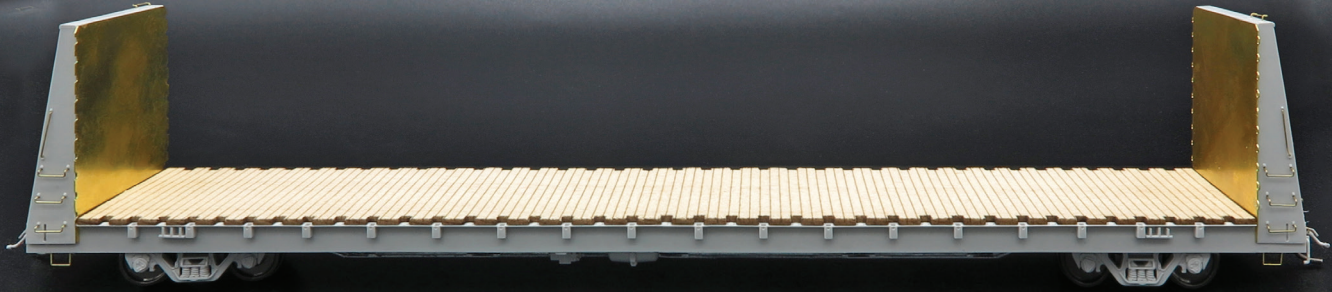

**HO
SCALE**

CANADIAN 62' BULKHEAD FLAT CAR

*It's NOT all Canadian!
Check out the BNSF schemes, too.*

Order Deadline
APRIL 15th, 2022

MSRP	Single Car	\$54.95	US
	6-Pack	\$329.70	US
	Single Car	\$64.95	US
	6-Pack	\$389.70	US

Rapido Trains Inc. is proud to offer another Ultimate Canadian freight car!

This beauty is the first accurate model of a Canadian 62ft bulkhead flatcar ever produced. For years Canadian modellers have had to put up with American prototype cars painted to represent these classic cars, but no more!

Our HO model is based on cars that were built in huge quantities in the 1970s to early 1980s, and will be right at home on any layout based from the late 1973s to today.

This car design is a true work horse of the industry.... Loaded with everything from finished wood, building materials, sheet steel, pipe, structural steel, heavy equipment. These cars have been fitted with log bunks, stake sides for moving coils of wire, and canvas tops to protect cargo and many have rebuilt to center beam style cars.

The Canadian 62' Bulkhead Flatcar features:

- Three different bulkhead variations
- Laser-cut wood deck (two styles)
- Four different jack pad styles
- Two different end sills
- Etched metal bulkhead end sheet
- Etched metal: deck, tiedown loops and cross over end platform
- Separate grab irons installed at the factory
- 100-ton Barber S-2-c trucks, with metal wheels
- Rapido metal knuckle couplers