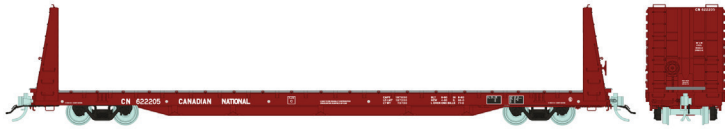

CP Rail (Action Red)

Item #	Road #	Item #	Road #
6-Pack #1	317410, 317422,	Single Car	Road Number
147002	317471, 317483,	147002A	Randomly Selected
	317502, 317508