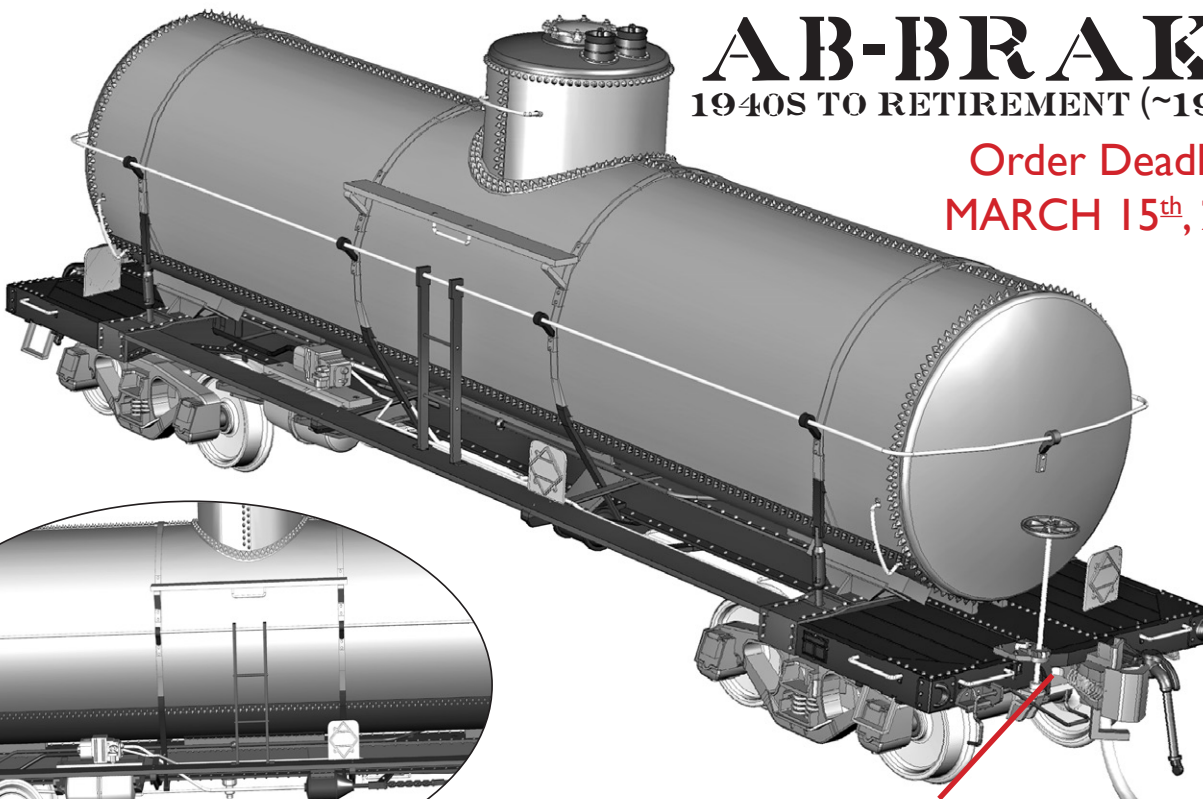

AB-BRAKE

1940S TO RETIREMENT (~1980S)

Order Deadline:
MARCH 15th, 2022

BOTTOM-MOUNTED CUT BAR
END-MOUNTED BRAKE STAFF

CANADA: UNIT 21 • 500 ALDEN ROAD • MARKHAM • ONTARIO • L3R 5H5
USA: PO BOX 796 • HIGGANUM • CONNECTICUT • 06441
Tel. 1-855-LRC-6917 Fax. 1-905-474-3325 Website www.rapidotrains.com

Store Name _____

Phone Number _____

RAPIDO