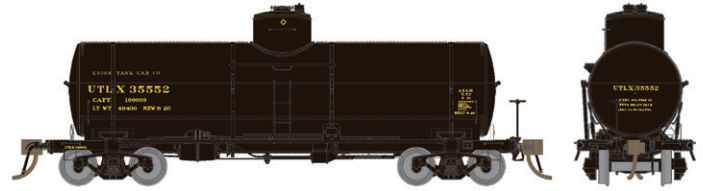

Features of Rapido's model include:

- Designed from original blueprints
- Correct tank bolster pads
- Correct 54" diameter dome
- Correct UTLX-style warning placard holders
- Andrews or "Bettendorf" cast steel trucks
- Full underbody detailing with two distinct brake systems offered
- Correct end platforms
- Correct coupler cut bars and hand brake mountings
- Semi-scale couplers and coupler boxes
- Free-rolling turned metal wheels
- Accurate paint and lettering
- Multiple road numbers available per scheme.

Store Name _____

Phone Number _____

RAPIDO

UTLX X-3 TANK CAR

**HO
SCALE**

UTLX 1920s (K-brakes)

Item	Description
<input type="checkbox"/> 159001	6 Pack
<input type="checkbox"/> 159001A	Single car

Car #32025, 32478, 32491, 33471, 34737, 35435

UTLX 1950s (AB-brakes)

Item	Description
<input type="checkbox"/> 159006	6 Pack #1
<input type="checkbox"/> 159006A	Single car
<input type="checkbox"/> 159007	6 Pack #2
<input type="checkbox"/> 159007A	Single car