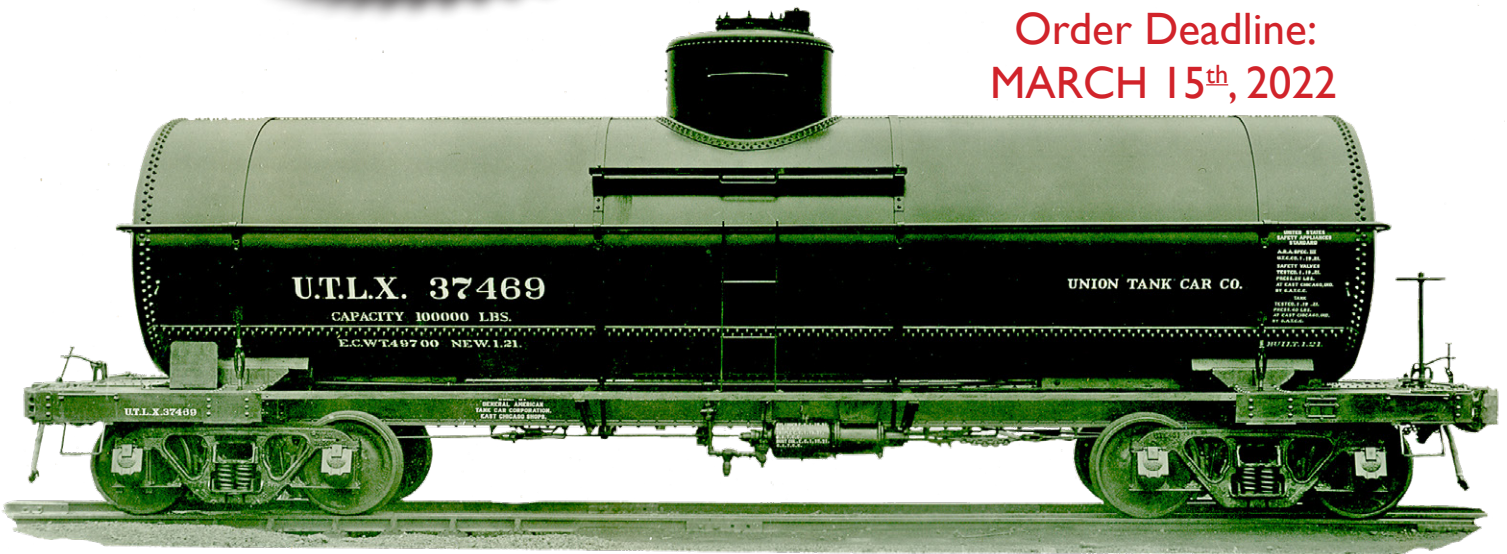

UTLX X-3 TANK CAR

**HO
SCALE**

Rapido's Most Boring

EXCITING!!!!

Freight Car Announcement Yet

Order Deadline:
MARCH 15th, 2022

Rapido Trains is excited to announce its newest ready-to-run freight car – the Union Tank Car 10,000 gallon X-3 tank car.

Modelers interested in accuracy know that most boxcars are painted red and most tank cars are black. That's just the way it is – and the way was. When discussing tank cars from the 1920s through the 1970s, there can be no more important car than the Union Tank Car (UTLX) X-3 design. And yes, they were almost all black!

The X-3 cars were built in various capacities and configurations, including 6,500 gallon, 8,000 gallon and 12,000 gallon capacity tanks. They were also built with single, double and triple domes. However, none of these variants were more numerous than the basic 10,000 gallon, single-dome version. From the 1920s onwards Union Tank Car (UTLX) fielded the largest fleet of tank cars in North America, and the 10,000 gallon X-3 accounted for nearly 13,000 of them!

The basic X-3 was used to haul fuel oil, gasoline, vegetable oils – essentially any liquid that did not require special handling features. These cars went EVERYWHERE!

Rapido's model has been developed with the help of noted UTLX tank car expert Steve Hile. We are offering two distinct versions, the K-brake equipped cars, good before 1953, and the AB-brake equipped cars good from the 1940s onwards. In addition to brake equipment, our models will feature correct handbrake and coupler cut bar arrangements which differed depending on the brake equipment installed.