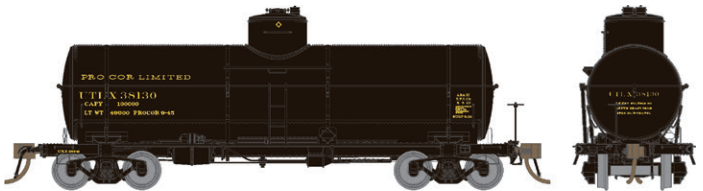

Procor Limited (AB-brakes)

Item	Description
☐ 159008	6 Pack #1
☐ 159008A	Single car
☐ 159009	6 Pack #2
☐ 159009A	Single car

Car #32062, 32172, 32830, 32931, 32978, 32955
Car #37466, 37591, 37777, 38110, 38130, 38424