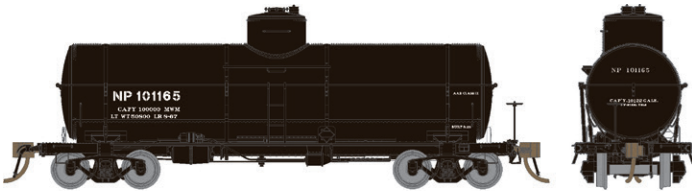

Undecorated

Item	Description
<input type="checkbox"/> 159098	K-brakes

Seaboard Air Line (AB-brakes)

Item	Description
<input type="checkbox"/> 159011	3 Pack
<input type="checkbox"/> 159011A	Single car Car #073152, 073157, 073159

Undecorated

Item	Description
<input type="checkbox"/> 159099	AB-brakes

Decorated cars have six individual car numbers per paint scheme. These will be available as a six pack (six individual cars shrink wrapped together and easily broken up for individual sale).