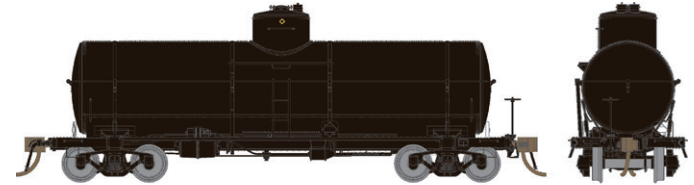

Undecorated

Item	Description
☐ 159099	AB-brakes

Decorated cars have six individual car numbers per paint scheme. These will be available as a six pack (six individual cars shrink wrapped together and easily broken up for individual sale).