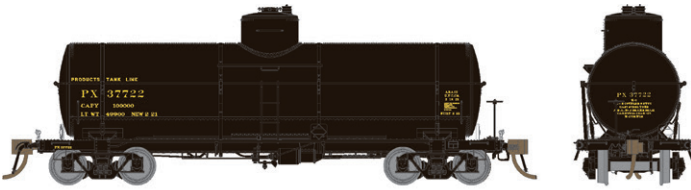

Products Tank Car (PX) (K-brakes)

Item	Description
☐ 159004	6 Pack
☐ 159004A	Single car

Car #32497, 32515, 33461, 33623, 36114, 37722