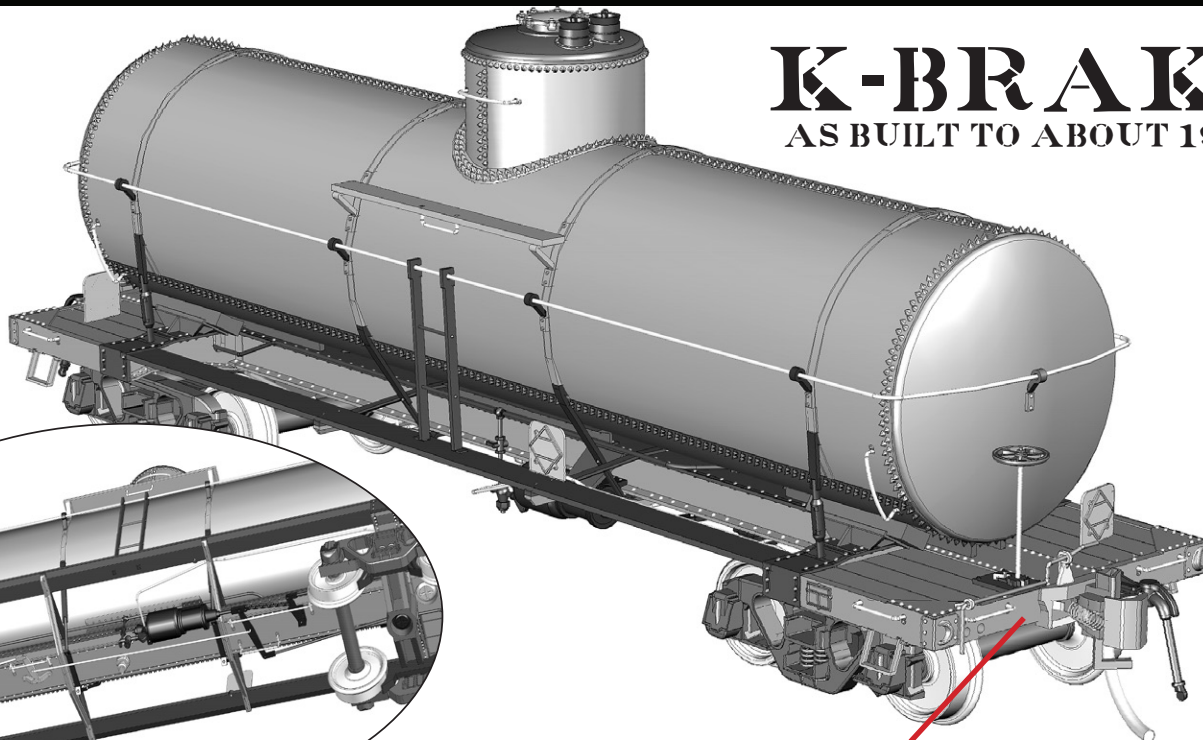

UTLX X-3 TANK CAR

HO
SCALE

K-BRAKE

AS BUILT TO ABOUT 1945

TOP-MOUNTED CUT BAR
DECK-MOUNTED BRAKE STAFF