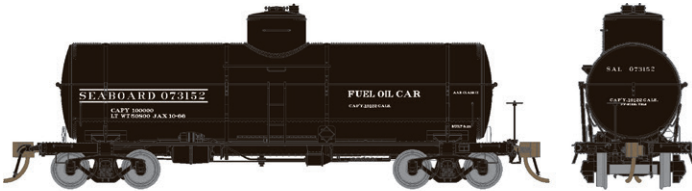

Seaboard Air Line (AB-brakes)

Item	Description
☐ 159011	3 Pack
☐ 159011A	Single car Car #073152, 073157, 073159