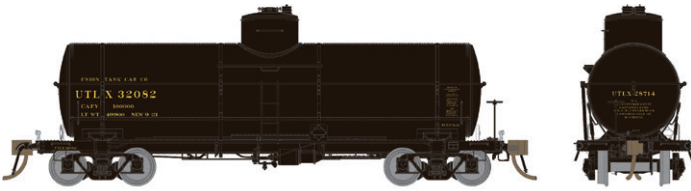

UTLX 1930s (K-brakes)

Item	Description
☐ 159002	6 Pack #1
☐ 159002A	Single car
☐ 159003	6 Pack #2
☐ 159003A	Single car

Car #32082, 32073, 32167, 32561, 32679, 32792
Car #32007, 32179, 33873, 33917, 34824, 35881