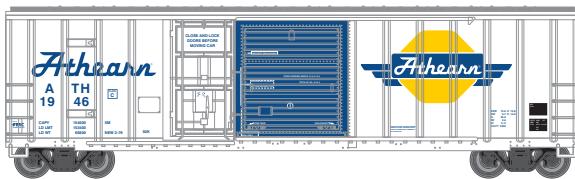

FMC Combination Door Box Car

HO
&
N

Athearn - HO

ATH26745

RND #2004 / ATH #1947 / GEN #1999

Athearn - N

ATH24599

ATH #1947 / GEN #1999

In celebration of this new era of Athearn, we are offering a special limited edition HO and N scale set of FMC 50' box cars. The Ho set includes one each of the boxcars decorated in the new brands, Roundhouse, Athearn and Genesis. Likewise the N scale set includes both Athearn and Genesis. You won't want to miss out on this future collectible and add it to your own miniature pike!