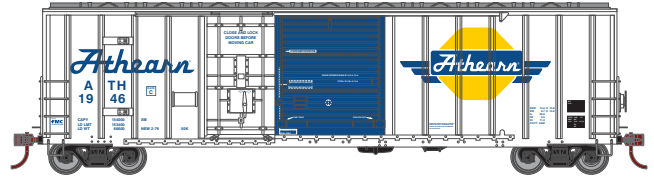

FMC Combination Door Box Car

HO
&
N

Athearn - HO

ATH26745

RND #2004 / ATH #1947 / GEN #1999

Athearn - N

ATH24599

ATH #1947 / GEN #1999

In celebration of this new era of Athearn, we are offering a special limited edition HO and N scale set of FMC 50' box cars. The Ho set includes one each of the boxcars decorated in the new brands, Roundhouse, Athearn and Genesis. Likewise the N scale set includes both Athearn and Genesis. You won't want to miss out on this future collectible and add it to your own miniature pike!