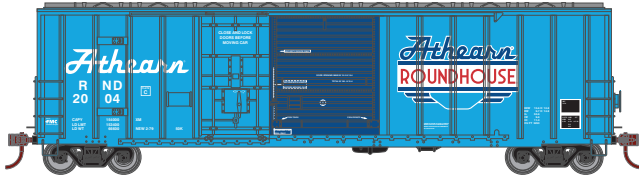

FMC Combination Door Box Car

HO
&
N

Athearn - HO

ATH26745

RND #2004 / ATH #1947 / GEN #1999

Athearn - N

ATH24599

ATH #1947 / GEN #1999

In celebration of this new era of Athearn, we are offering a special limited edition HO and N scale set of FMC 50' box cars. The Ho set includes one each of the boxcars decorated in the new brands, Roundhouse, Athearn and Genesis. Likewise the N scale set includes both Athearn and Genesis. You won't want to miss out on this future collectible and add it to your own miniature pike!