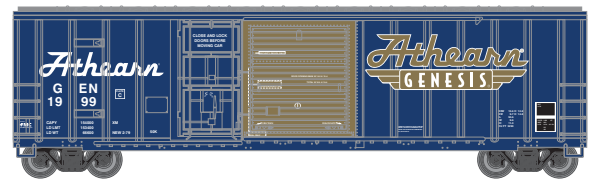

FMC Combination Door Box Car

HO
&
N

Athearn - HO

ATH26745

RND #2004 / ATH #1947 / GEN #1999

Athearn - N

ATH24599

ATH #1947 / GEN #1999

In celebration of this new era of Athearn, we are offering a special limited edition HO and N scale set of FMC 50' box cars. The Ho set includes one each of the boxcars decorated in the new brands, Roundhouse, Athearn and Genesis. Likewise the N scale set includes both Athearn and Genesis. You won't want to miss out on this future collectible and add it to your own miniature pike!