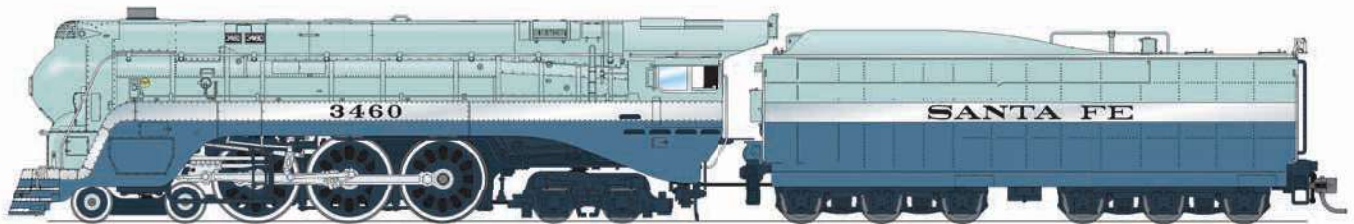

NEW PRODUCT ANNOUNCEMENT

ATSF Blue Goose, HO

MSRP: 899.99 / MAP: 764.99

Announced: 2-22-2022

ARRIVING: Sept 2022

ORDER BY: 04-14-22

For full features and details, click to:

<https://www.broadway-limited.com/hybridatsfbluegooseho.aspx>

7350 ATSF Blue Goose, #3460, As-Delivered w/ 3460 on side of tender, Paragon4 Sound/DC/DCC, Smoke, HO

7351 ATSF Blue Goose, #3460, As-Delivered w/out 3460 on side of tender, Paragon4 Sound/DC/DCC, Smoke, HO

7352 ATSF Blue Goose, #3460, Early 1939 Appearance, Paragon4 Sound/DC/DCC, Smoke, HO

NEW PRODUCT ANNOUNCEMENT

ATSF Blue Goose, HO

MSRP: 899.99 / MAP: 764.99

Announced: 2-22-2022

ARRIVING: Sept 2022

ORDER BY: 04-14-22