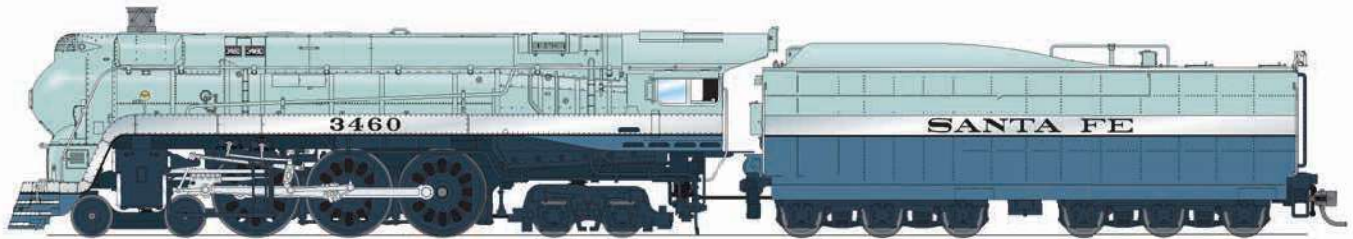

MSRP: 899.99 / MAP: 764.99

Announced: 2-22-2022

ARRIVING: Sept 2022

ORDER BY: 04-14-22

For full features and details, click to:

<https://www.broadway-limited.com/hybridatsfbluegooseho.aspx>

7353 ATSF Blue Goose, #3460, 1941 Appearance, Paragon4 Sound/DC/DCC, Smoke, HO