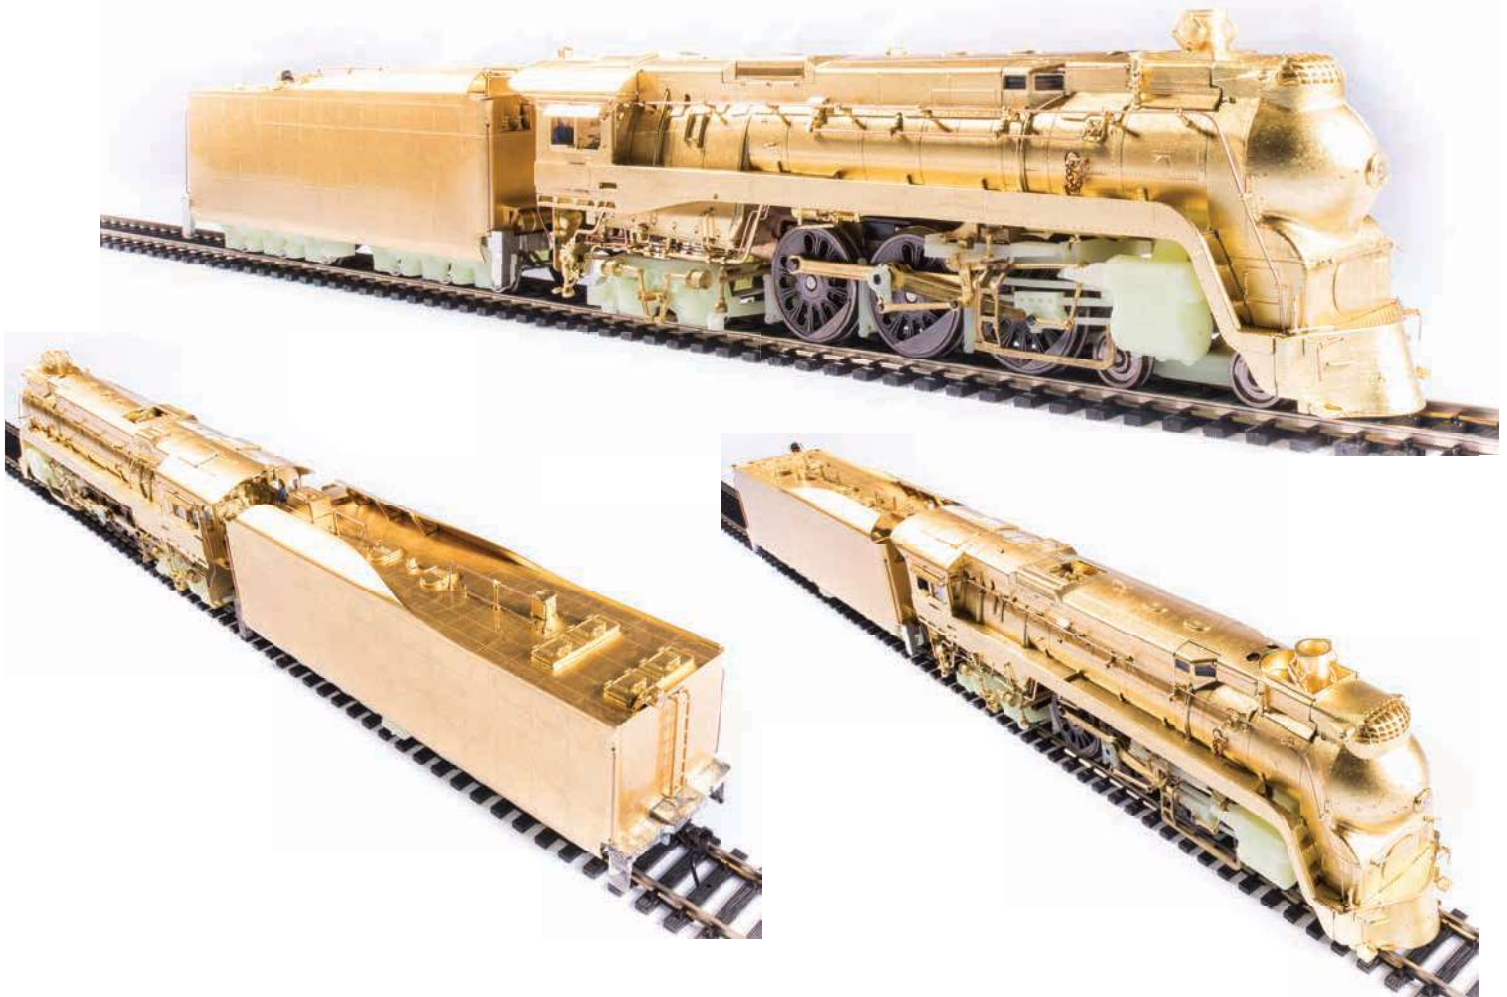

MSRP: 899.99 / MAP: 764.99

Announced: 2-22-2022

ARRIVING: Sept 2022

ORDER BY: 04-14-22

For full features and details, click to:

<https://www.broadway-limited.com/hybridatsfbluegooseho.aspx>

7356 ATSF Blue Goose, Unlettered, Painted Brass, Paragon4 Sound/DC/DCC, Smoke, H0
(PREPRODUCTION ENGINEERING SAMPLE SHOWN WITH 3D PRINTED PARTS)