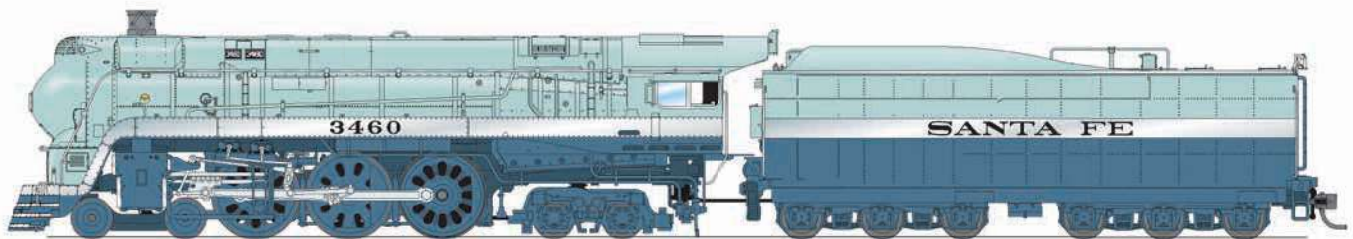

7350 ATSF Blue Goose, #3460, As-Delivered w/ 3460 on side of tender, Paragon4 Sound/DC/DCC, Smoke, HO

7351 ATSF Blue Goose, #3460, As-Delivered w/out 3460 on side of tender, Paragon4 Sound/DC/DCC, Smoke, HO

7352 ATSF Blue Goose, #3460, Early 1939 Appearance, Paragon4 Sound/DC/DCC, Smoke, HO

NEW PRODUCT ANNOUNCEMENT

ATSF Blue Goose, HO

MSRP: 899.99 / MAP: 764.99

Announced: 2-22-2022

ARRIVING: Sept 2022

ORDER BY: 04-14-22

7355 ATSF Blue Goose, #3460, 1951 - 1953 Appearance, Paragon4 Sound/DC/DCC, Smoke, HO

NEW PRODUCT ANNOUNCEMENT

ATSF Blue Goose, H0

MSRP: 899.99 / MAP: 764.99

Announced: 2-22-2022

ARRIVING: Sept 2022

ORDER BY: 04-14-22