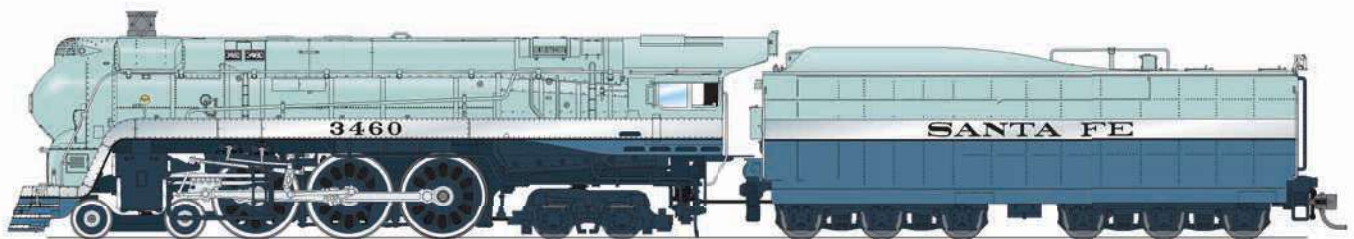

NEW PRODUCT ANNOUNCEMENT

ATSF Blue Goose, HO

MSRP: 899.99 / MAP: 764.99

Announced: 2-22-2022

ARRIVING: Sept 2022

ORDER BY: 04-14-22

For full features and details, click to:

<https://www.broadway-limited.com/hybridatsfbluegooseho.aspx>

7350 ATSF Blue Goose, #3460, As-Delivered w/ 3460 on side of tender, Paragon4 Sound/DC/DCC, Smoke, HO

7351 ATSF Blue Goose, #3460, As-Delivered w/out 3460 on side of tender, Paragon4 Sound/DC/DCC, Smoke, HO

7352 ATSF Blue Goose, #3460, Early 1939 Appearance, Paragon4 Sound/DC/DCC, Smoke, HO

NEW PRODUCT ANNOUNCEMENT

ATSF Blue Goose, HO

MSRP: 899.99 / MAP: 764.99

Announced: 2-22-2022

ARRIVING: Sept 2022

ORDER BY: 04-14-22