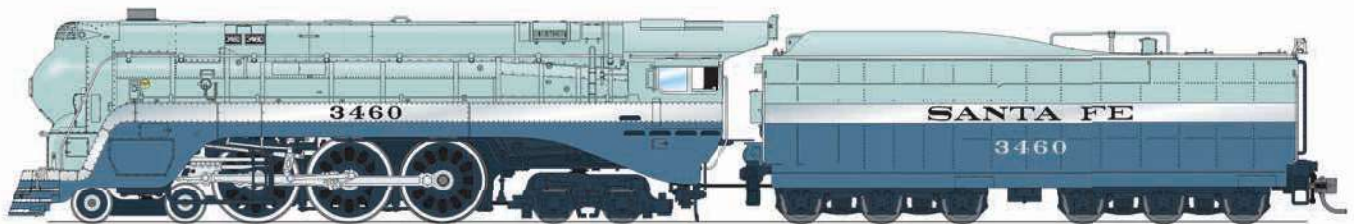

NEW PRODUCT ANNOUNCEMENT

ATSF Blue Goose, HO

MSRP: 899.99 / MAP: 764.99

Announced: 2-22-2022

ARRIVING: Sept 2022

ORDER BY: 04-14-22

For full features and details, click to:

<https://www.broadway-limited.com/hybridatsfbluegooseho.aspx>

7350 ATSF Blue Goose, #3460, As-Delivered w/ 3460 on side of tender, Paragon4 Sound/DC/DCC, Smoke, HO

7351 ATSF Blue Goose, #3460, As-Delivered w/out 3460 on side of tender, Paragon4 Sound/DC/DCC, Smoke, HO

7352 ATSF Blue Goose, #3460, Early 1939 Appearance, Paragon4 Sound/DC/DCC, Smoke, HO

NEW PRODUCT ANNOUNCEMENT

ATSF Blue Goose, HO

MSRP: 899.99 / MAP: 764.99

Announced: 2-22-2022

ARRIVING: Sept 2022

ORDER BY: 04-14-22