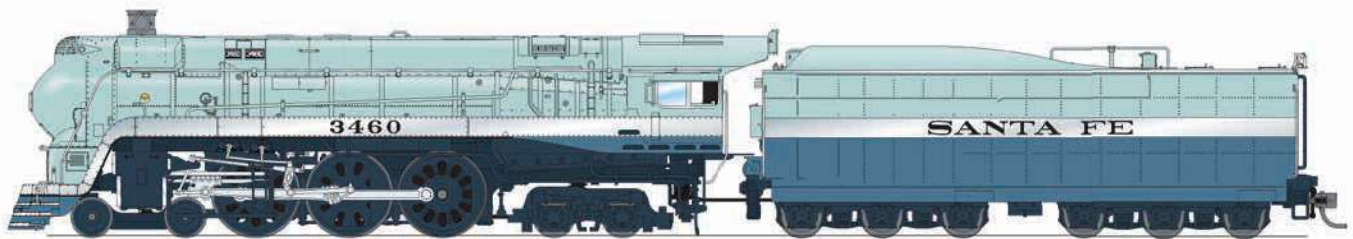

7354 ATSF Blue Goose, #3460, 1950 Appearance, Paragon4 Sound/DC/DCC, Smoke, HO