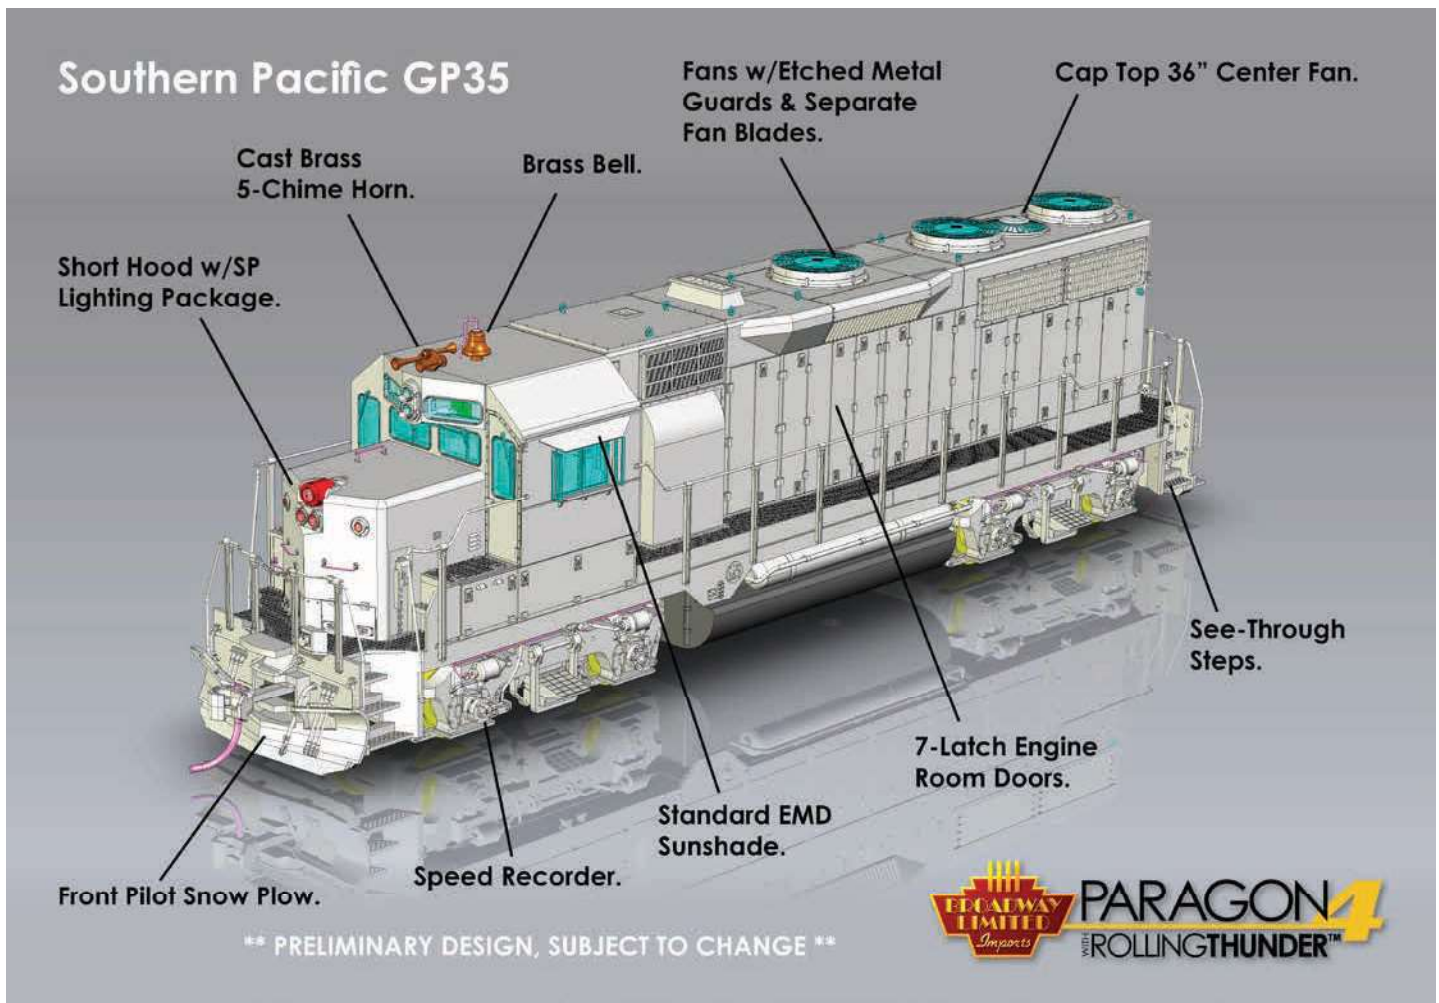

## EMD GP35, HO

MSRP: 399.99 / MAP: 319.99

Announced: 2-22-2022

ARRIVING: Nov 2022

ORDER BY: 04-14-22

For full features and details, click to:

<https://www.broadway-limited.com/paragon4emdgp35ho.aspx>