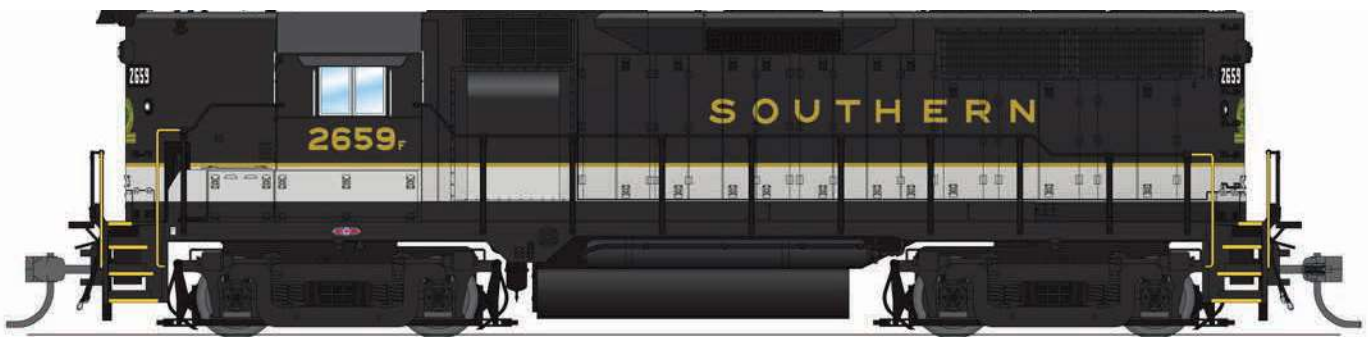

## EMD GP35, H0

MSRP: 399.99 / MAP: 319.99

Announced: 2-22-2022

ARRIVING: Nov 2022

ORDER BY: 04-14-22

For full features and details, click to:

<https://www.broadway-limited.com/paragon4emdgp35ho.aspx>