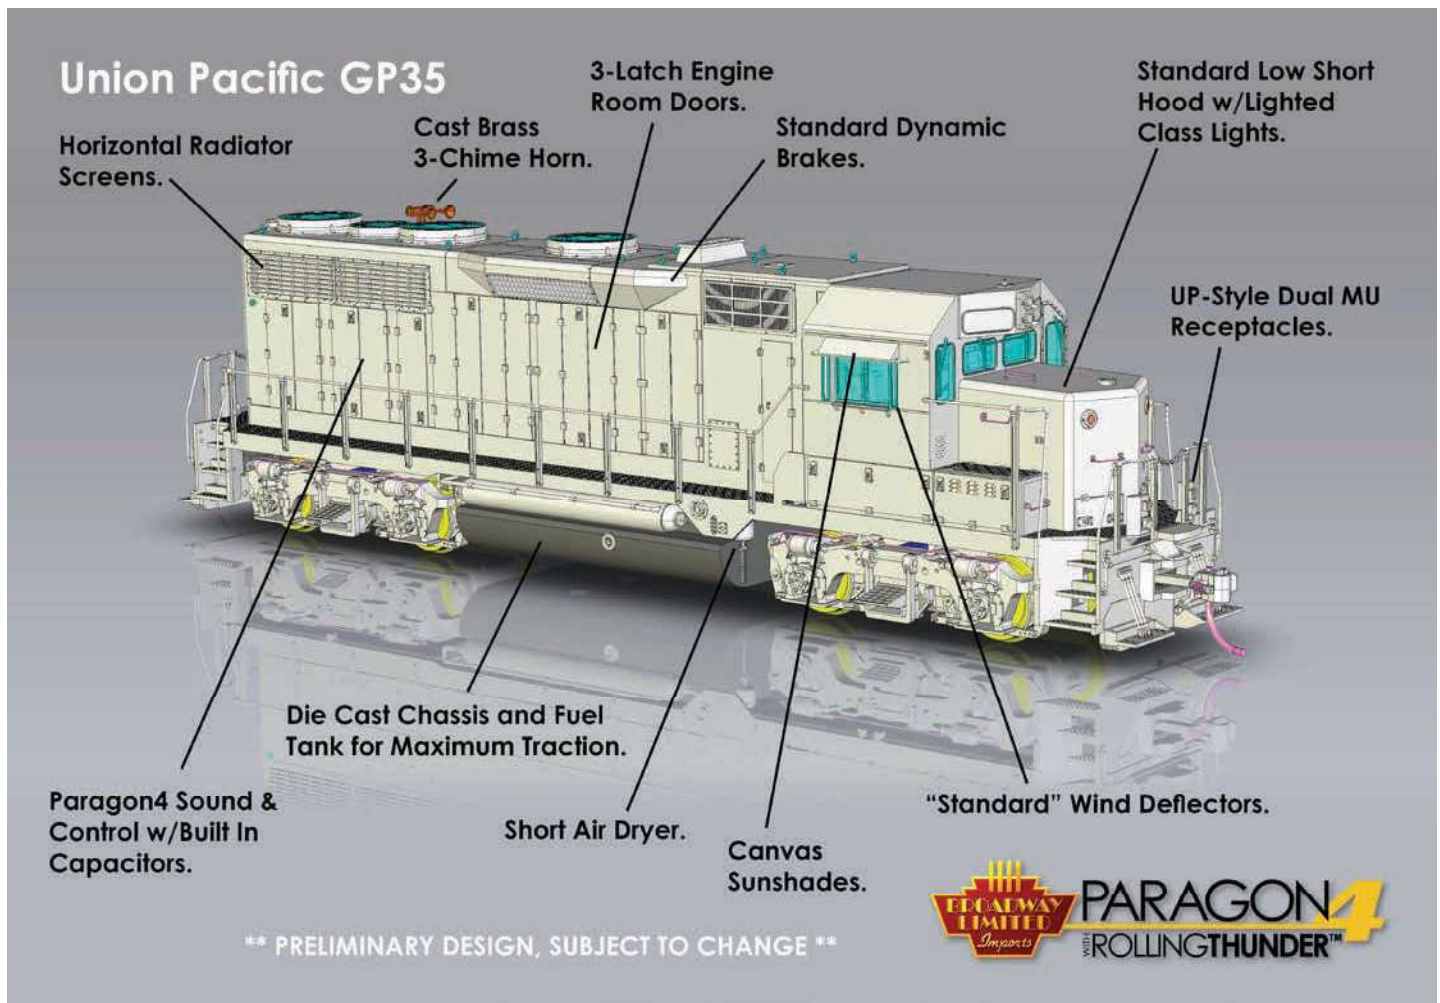

## EMD GP35, HO

MSRP: 399.99 / MAP: 319.99

Announced: 2-22-2022

ARRIVING: Nov 2022

ORDER BY: 04-14-22

For full features and details, click to:

<https://www.broadway-limited.com/paragon4emdgp35ho.aspx>