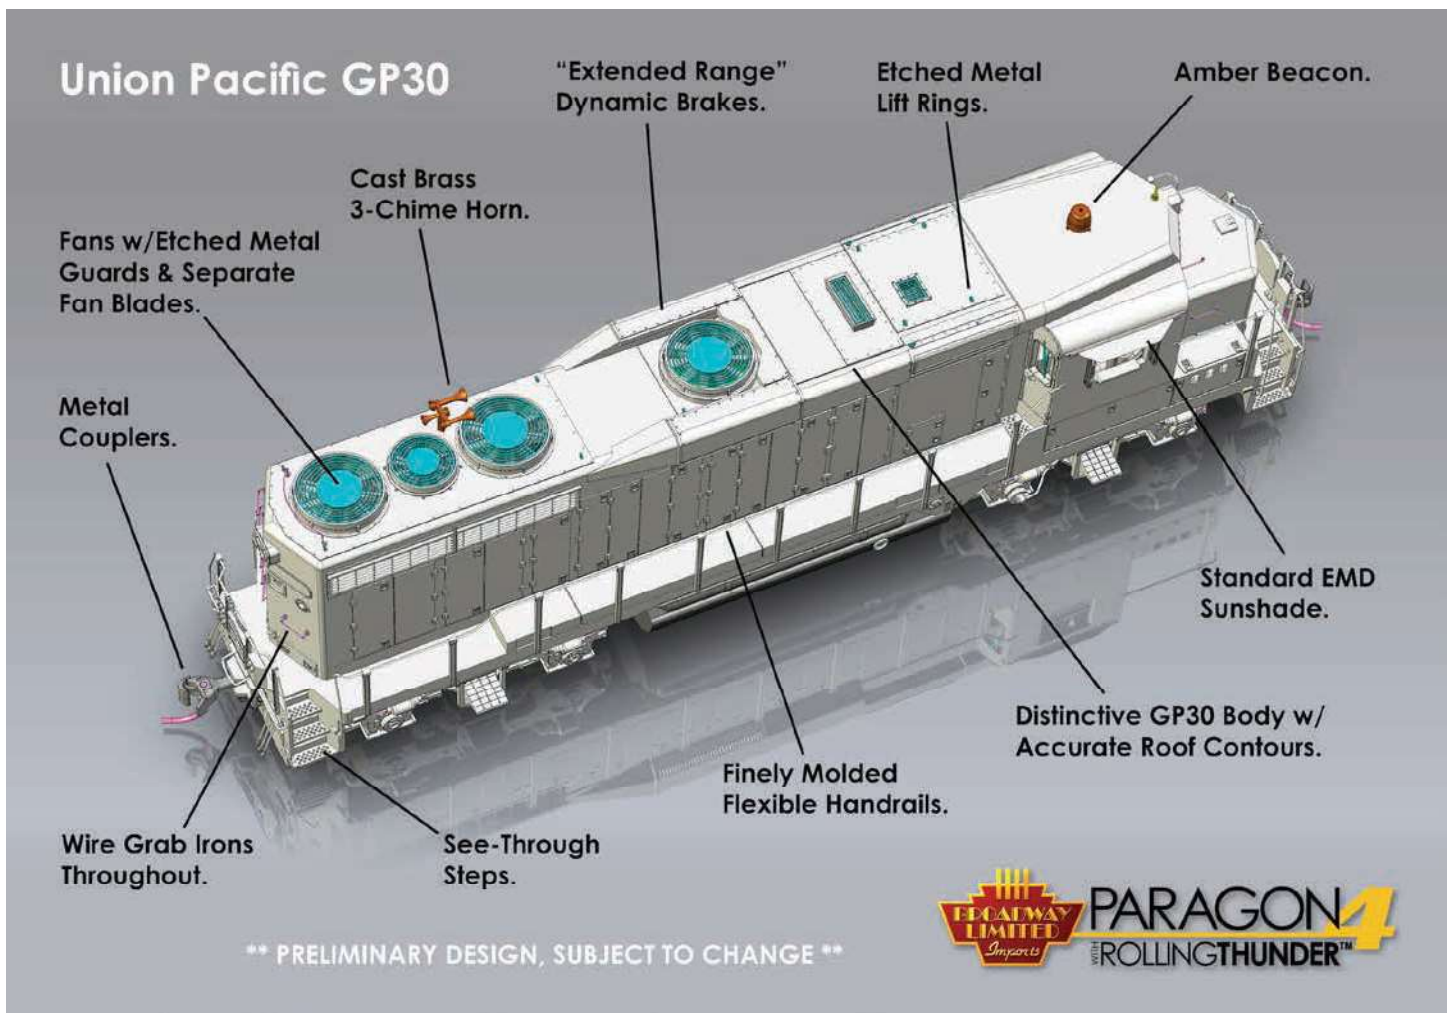

MSRP: 399.99 / MAP: 319.99

Announced: 2-22-2022

ARRIVING: Dec 2022

ORDER BY: 04-14-22

For full features and details, click to:

<https://www.broadway-limited.com/paragon4emdgp30ho.aspx>

NEW PRODUCT ANNOUNCEMENT