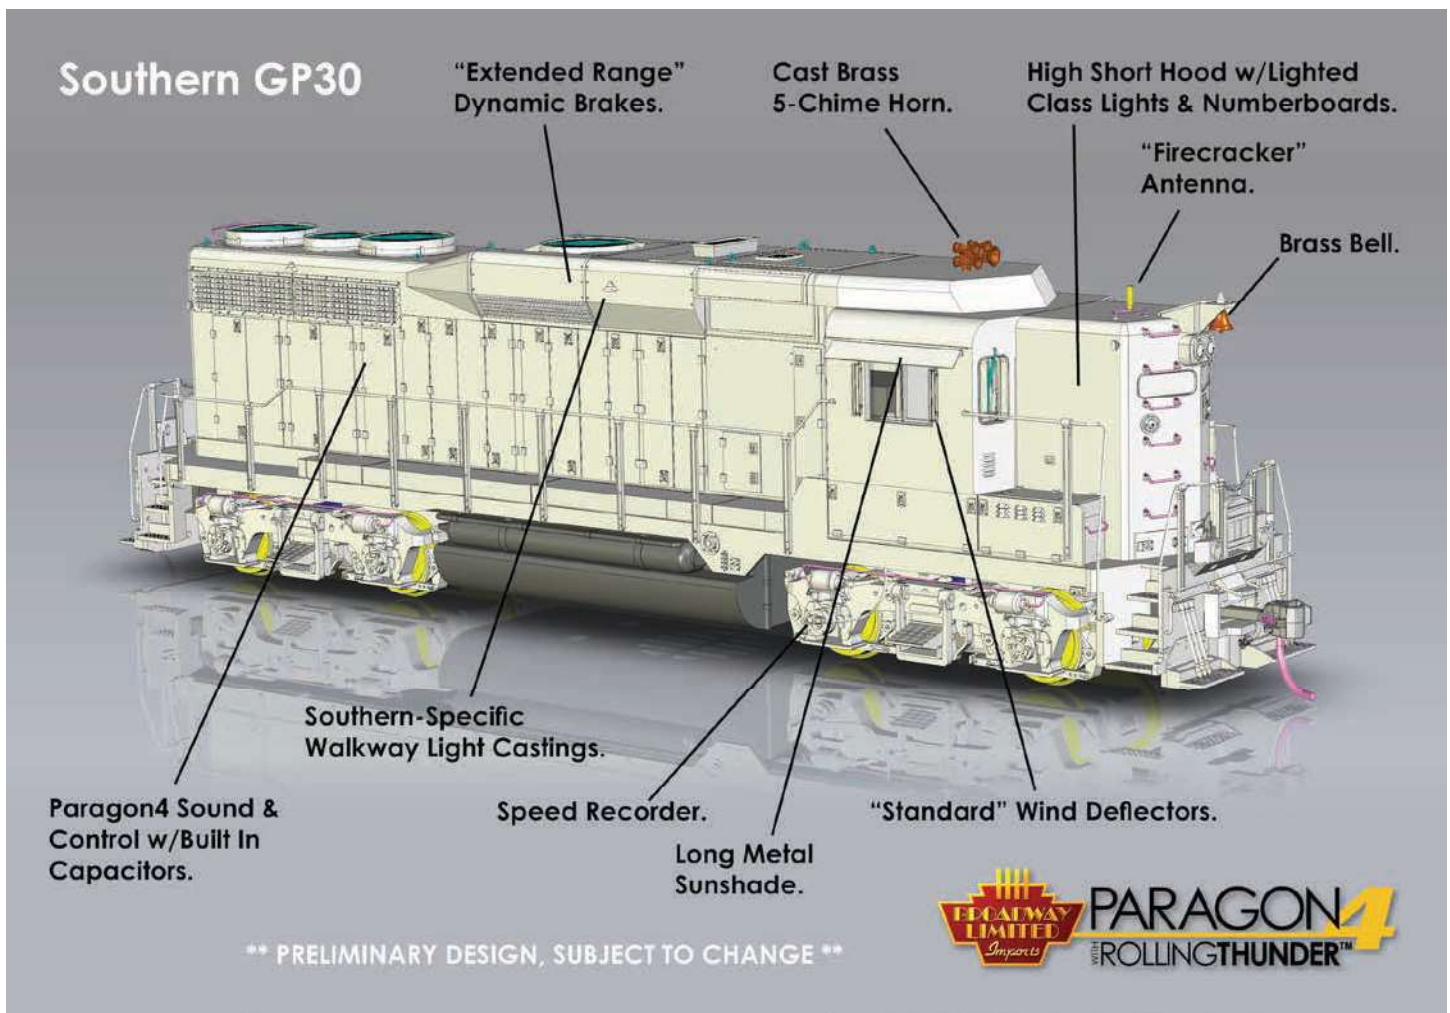

EMD GP30, HO

MSRP: 399.99 / MAP: 319.99

Announced: 2-22-2022

ARRIVING: Dec 2022

ORDER BY: 04-14-22

For full features and details, click to:

<https://www.broadway-limited.com/paragon4emdgp30ho.aspx>