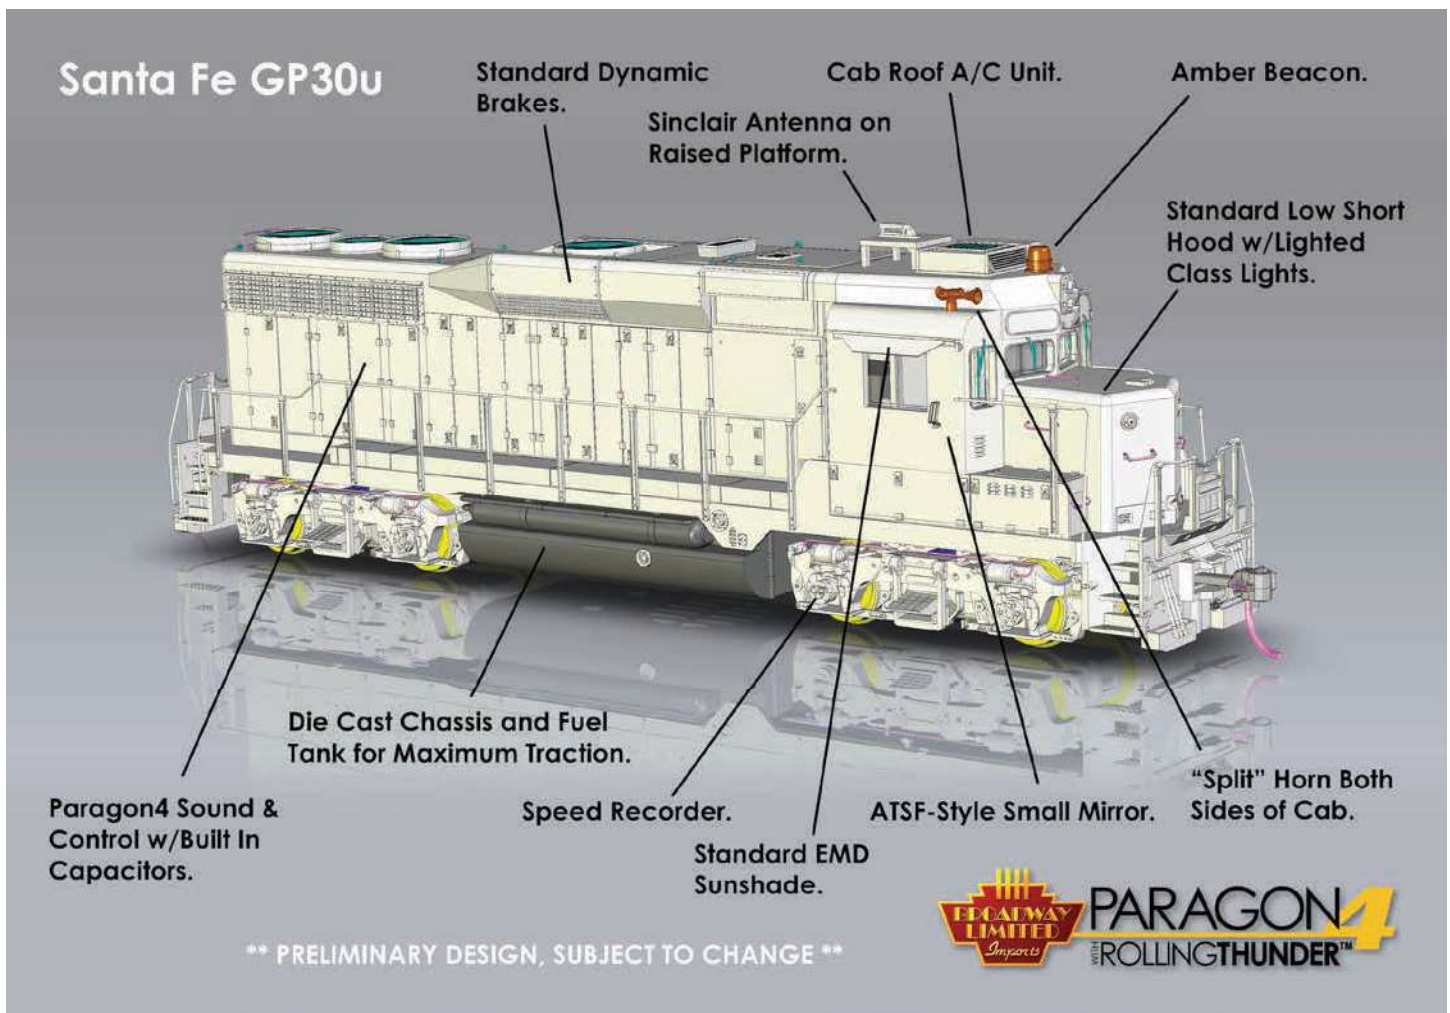

NEW PRODUCT ANNOUNCEMENT

PARAGON⁴
WITH ROLLINGTHUNDER™

EMD GP30, HO

MSRP: 399.99 / MAP: 319.99

Announced: 2-22-2022

ARRIVING: Dec 2022

ORDER BY: 04-14-22

For full features and details, click to:

<https://www.broadway-limited.com/paragon4emdgp30ho.aspx>

NEW PRODUCT ANNOUNCEMENT

PARAGON 4 WITH ROLLINGTHUNDER™

EMD GP30, HO

MSRP: 399.99 / MAP: 319.99

Announced: 2-22-2022

ARRIVING: Dec 2022

ORDER BY: 04-14-22

For full features and details, click to:

<https://www.broadway-limited.com/paragon4emdgp30ho.aspx>

NEW PRODUCT ANNOUNCEMENT

PARAGON 4 WITH ROLLINGTHUNDER™

EMD GP30, HO

MSRP: 399.99 / MAP: 319.99

Announced: 2-22-2022