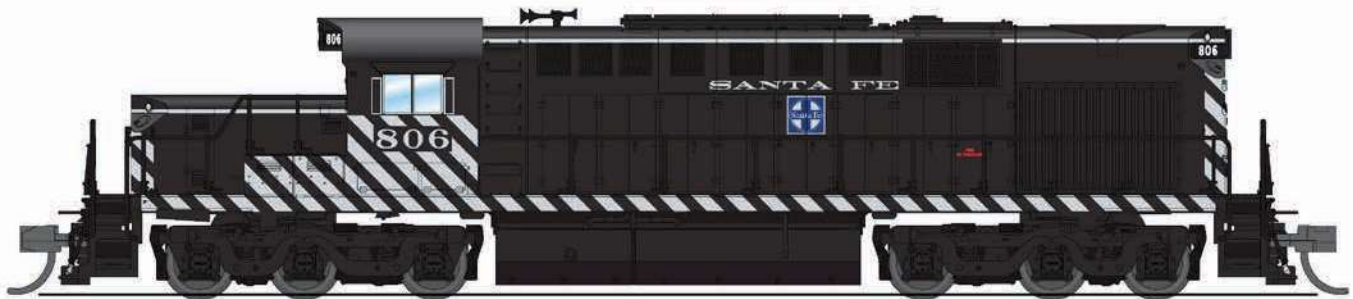

6612 Alco RSD-15, ATSF #806, As-Delivered Zebra Stripes, Paragon4 Sound/DC/DCC, N
6613 Alco RSD-15, ATSF #810, As-Delivered Zebra Stripes, Paragon4 Sound/DC/DCC, N