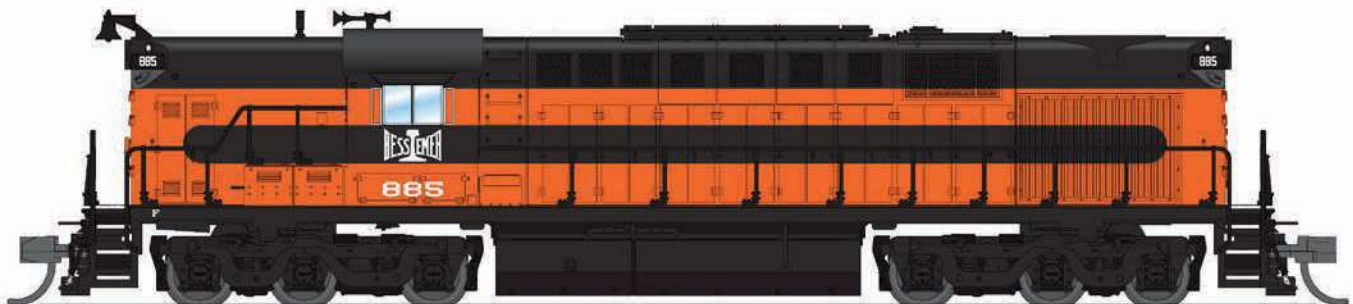

6614 Alco RSD-15, B&LE #885, Orange & Black, Paragon4 Sound/DC/DCC, N
6615 Alco RSD-15, B&LE #886, Orange & Black, Paragon4 Sound/DC/DCC, N