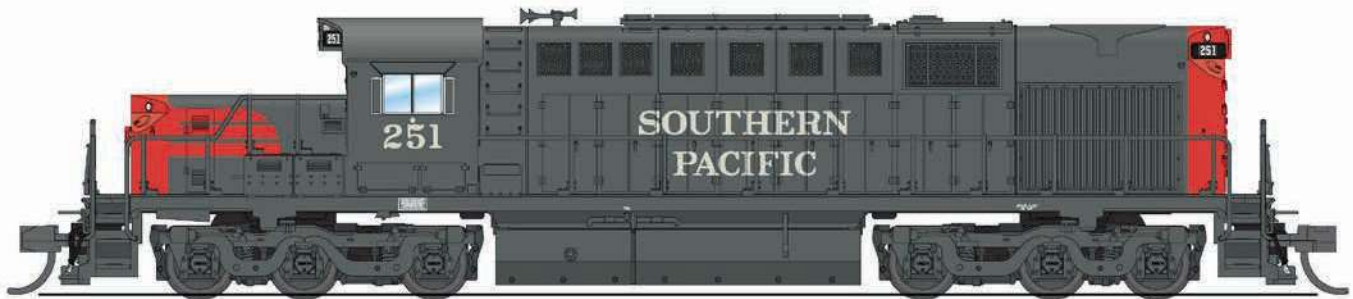

6624 Alco RSD-15, SP #251, Gray & Red, Paragon4 Sound/DC/DCC, N
6625 Alco RSD-15, SP #252, Gray & Red, Paragon4 Sound/DC/DCC, N