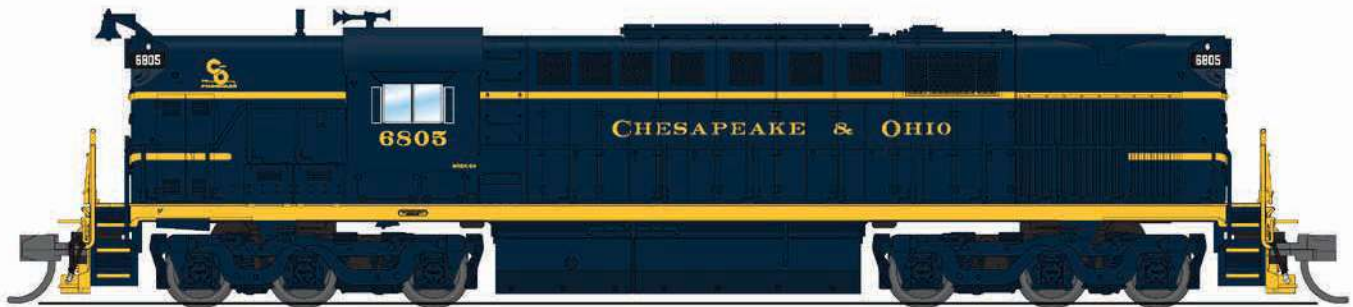

N Scale Alco RSD-15

MSRP: 299.99 / MAP: 239.99

Announced: 2-22-2022

ARRIVING: Sept 2022

ORDER BY: 04-14-22

For full features and details, click to:

<https://www.broadway-limited.com/nscaleparagon4alcorsd-15.aspx>

6628 Alco RSD-7, C&O #6805, Blue & Yellow, Paragon4 Sound/DC/DCC, N

6629 Alco RSD-7, C&O #6811, Blue & Yellow, Paragon4 Sound/DC/DCC, N