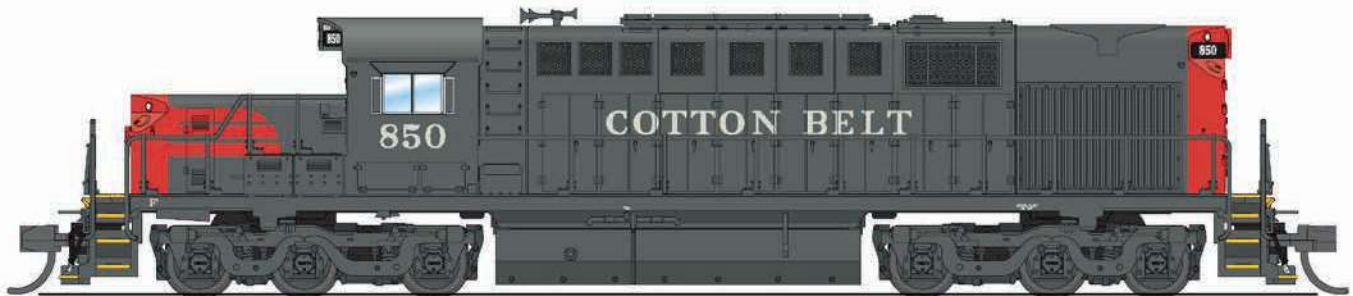

6626 Alco RSD-15, SSW #850, Gray & Red w/ "Cotton Belt", Paragon4 Sound/DC/DCC, N
6627 Alco RSD-15, SSW #858, Gray & Red w/ "Cotton Belt", Paragon4 Sound/DC/DCC, N