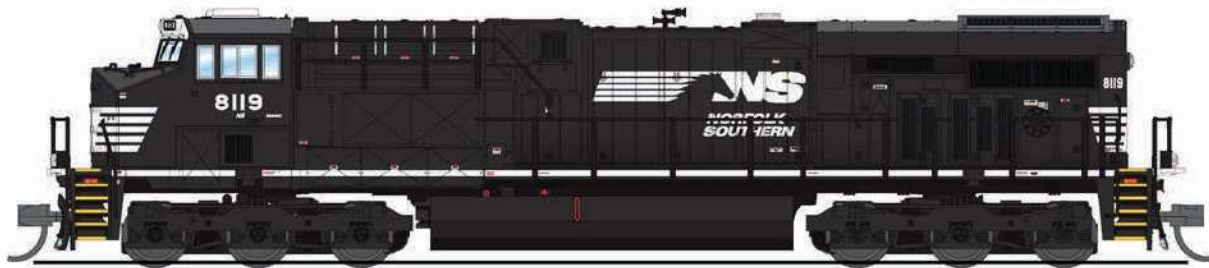

MSRP: 299.99 / MAP: 239.99

Announced: 3-18-2022

ARRIVING: June 2022

ORDER BY: 04-21-22

For full features and details, click to:

<https://www.broadway-limited.com/Paragon4GEES44ACN.aspx>

7297 GE ES44AC, NS #8119, Black & White, Paragon4 Sound/DC/DCC, N
7298 GE ES44AC, NS #8140, Black & White, Paragon4 Sound/DC/DCC, N