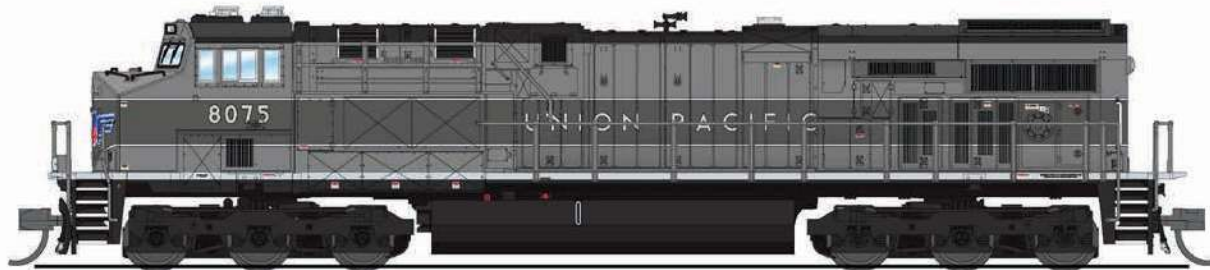

MSRP: 299.99 / MAP: 239.99

Announced: 3-18-2022

ARRIVING: June 2022

ORDER BY: 04-21-22

For full features and details, click to:

<https://www.broadway-limited.com/Paragon4GEES44ACN.aspx>

7308 GE ES44AC, UP #8075, TTG w/ Aluminum, Paragon4 Sound/DC/DCC, N (Fantasy Paint Scheme)