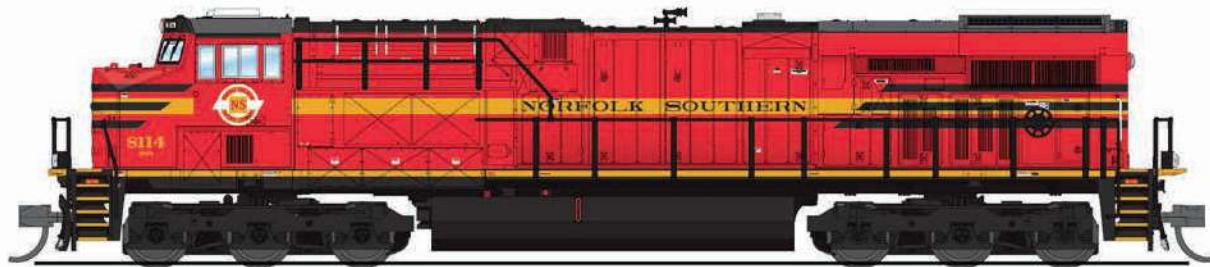

N Scale GE ES44AC

MSRP: 299.99 / MAP: 239.99

Announced: 3-18-2022

ARRIVING: June 2022

ORDER BY: 04-21-22

For full features and details, click to:

<https://www.broadway-limited.com/Paragon4GEES44ACN.aspx>

7301 GE ES44AC, NS #8102, Pennsylvania Railroad Heritage Paint, Paragon4 Sound/DC/DCC, N