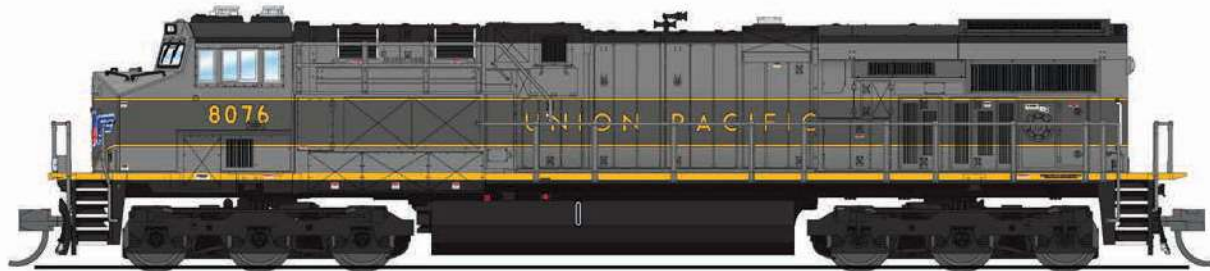

ARRIVING: June 2022

ORDER BY: 04-21-22

For full features and details, click to:

<https://www.broadway-limited.com/Paragon4GEES44ACN.aspx>

7308 GE ES44AC, UP #8075, TTG w/ Aluminum, Paragon4 Sound/DC/DCC, N (Fantasy Paint Scheme)