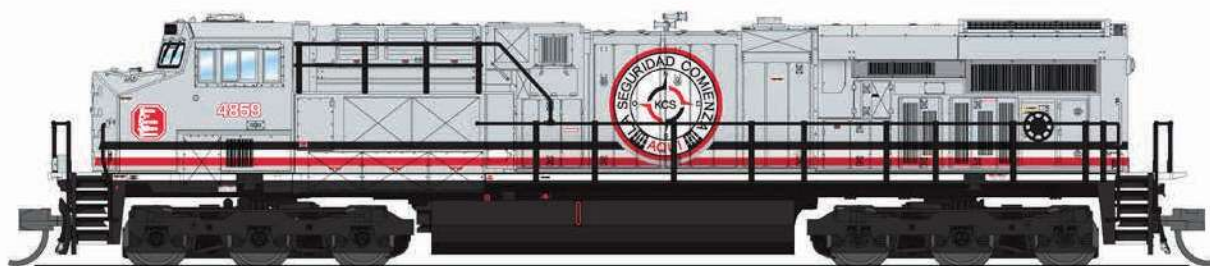

7296 GE ES44AC, KCS #4859, "Safety Starts Here", Paragon4 Sound/DC/DCC, N