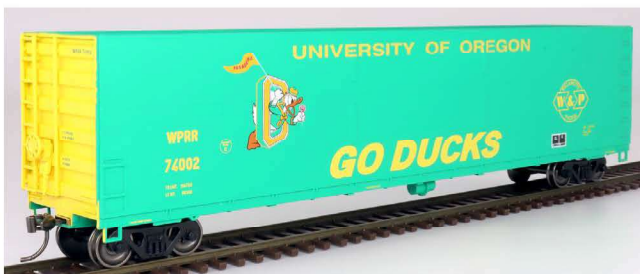

Date: BLT 4-75
STOCK / CAR #

- 01 325022
- 02 325024
- 03 325025
- 04 325027
- 05 325028
- 06 325029

**UNION PACIFIC / SOUTHERN
PACIFIC - POST MERGER
(STOCK #4521003)**

These cars are brown with white lettering and
feature the Union Pacific Shield.

Date: BLT 4-75
STOCK / CAR #

- 01 870014
- 02 870015
- 03 870018
- 04 870020
- 05 870024
- 06 870026

**WILLAMETTE & PACIFIC -
OREGON STATE UNIVERSITY
BEAVERS (STOCK #4521004)**

These cars are orange with black lettering.
The ends are black. They feature the OSU
beaver logo and slogan.

Date: BLT 3-75
STOCK / CAR #

- 01 74001

**WILLAMETTE & PACIFIC
- UNIVERSITY OF OREGON
DUCKS (STOCK #4521005)**

These cars are bright green with yellow
lettering and features the U of O Ducks logo.

Date: BLT 4-75
STOCK / CAR #