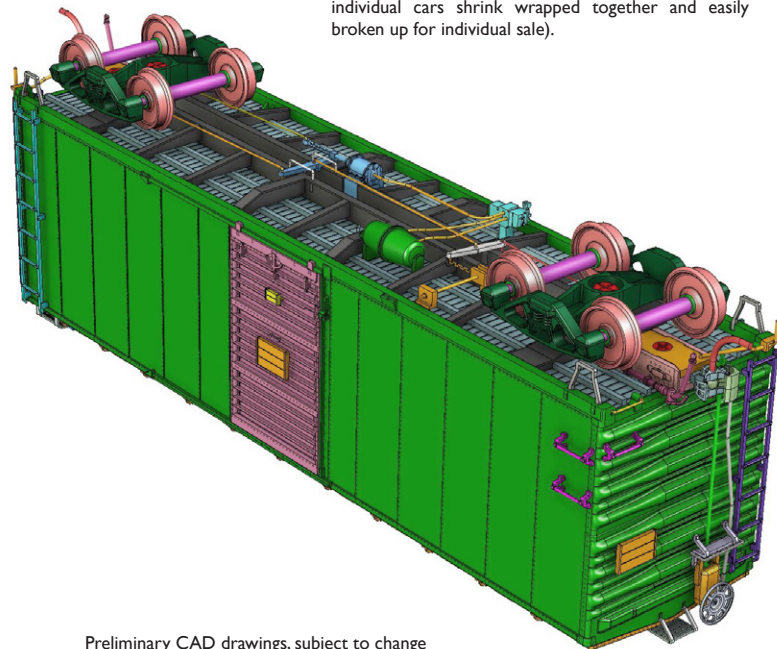

Preliminary CAD drawings, subject to change

CANADA: UNIT 21 • 500 ALDEN ROAD • MARKHAM • ONTARIO • L3R 5H5
USA: PO BOX 796 • HIGGANUM • CONNECTICUT • 06441
Tel. 1-855-LRC-6917 Fax. 1-905-474-3325 Website www.rapidotrains.com

Store Name _____
Phone Number _____

RAPIDO