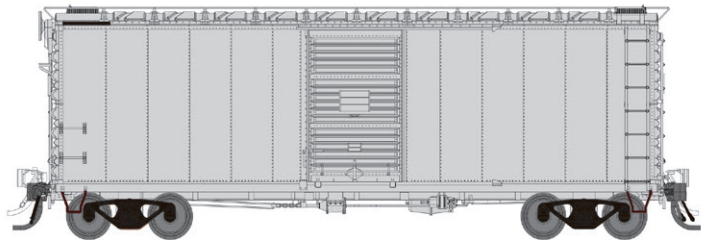

Undecorated (Early Improved Dreadnaught Ends)

SKU	Description
☐ 155098	Undecorated - single car

Decorated cars have six individual car numbers per paint scheme. These will be available as a six pack (six individual cars shrink wrapped together and easily broken up for individual sale).