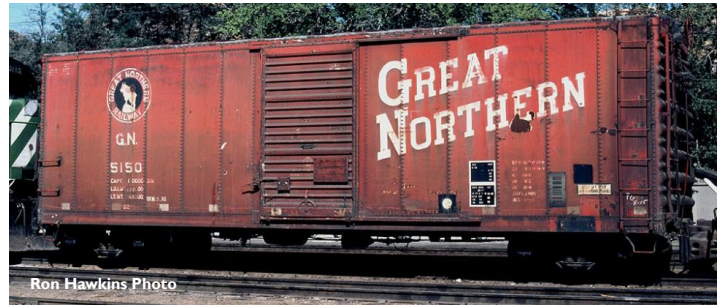

CANADA: UNIT 21 • 500 ALDEN ROAD • MARKHAM • ONTARIO • L3R 5H5
USA: PO BOX 796 • HIGGANUM • CONNECTICUT • 06441
Tel. 1-855-LRC-6917 Fax. 1-905-474-3325 Website www.rapidotrains.com

Store Name _____
Phone Number _____

RAPIDO