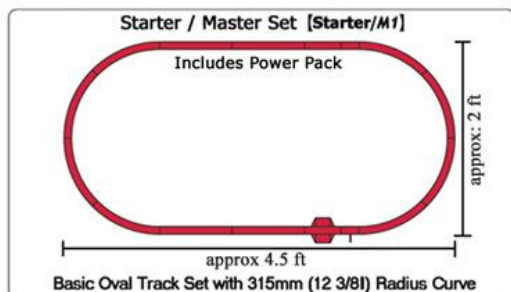

N Scale Chicago & North Western "400" Starter Set

May/June 2022

Kato USA will be releasing the popular N Scale C&NW "400" train set as part of their Starter Set Series! This starter set will include the EMD E8A Chicago & North Western #5022-A car bundle in an elegant bookcase style package along with our basic oval track set and power pack!