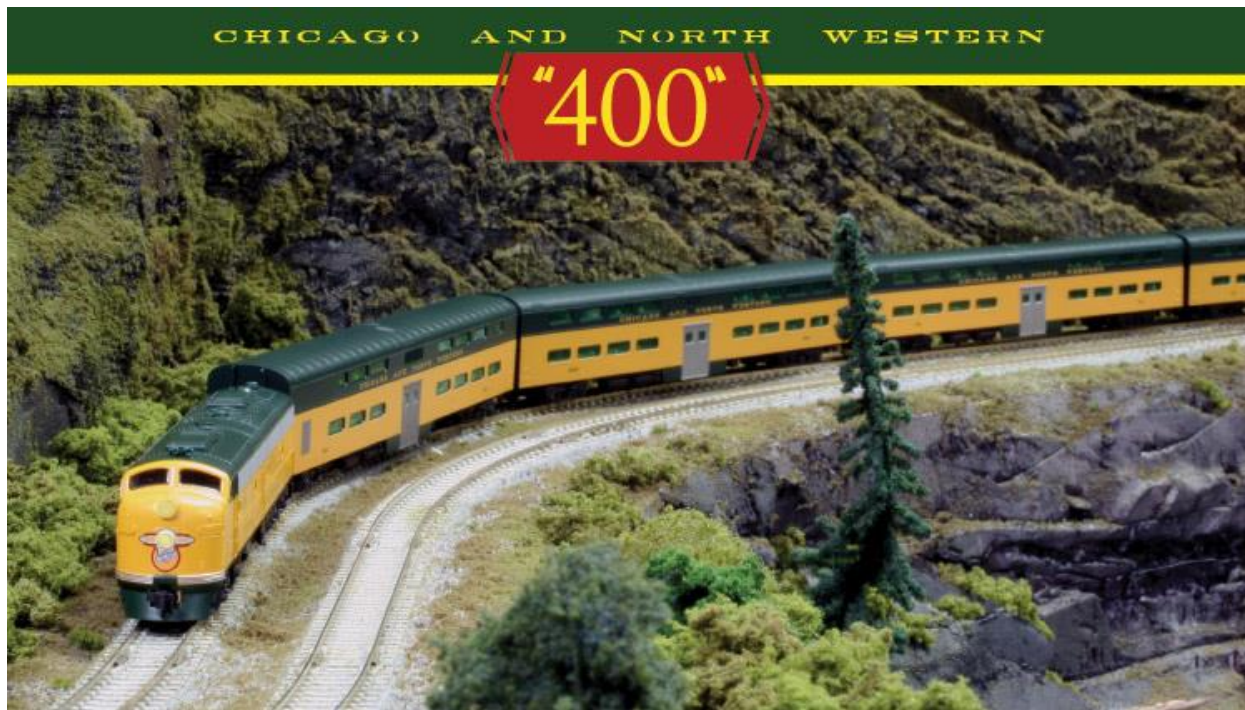

N Scale Chicago & North Western "400" Starter Set

May/June 2022

Kato USA will be releasing the popular N Scale C&NW "400" train set as part of their Starter Set Series! This starter set will include the EMD E8A Chicago & North Western #5022-A car bundle in an elegant bookcase style package along with our basic oval track set and power pack!

This set can be easily expanded with additional Kato UNITRACK Variation sets or individually packaged track parts! The locomotive and cars are ready to run and can be easily upgraded with DCC thanks to their DCC and lighting friendly design.