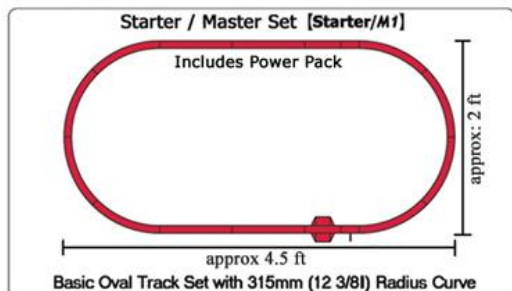

N Scale Silver Streak Zephyr Starter Set Restock

May/June 2022

By popular demand, Kato USA will be re-releasing the popular “Silver Streak Zephyr” Starter Set! Like the previous releases, this starter set will include the CB&Q Silver Streak 5 car bundle in an elegant bookcase style package along with our basic oval track set and power pack!