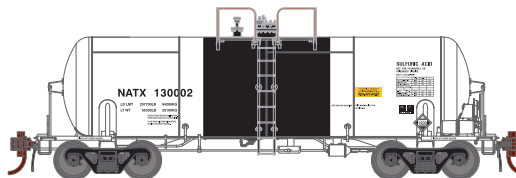

## GE Rail Services

ATHG25751 NATX #130002  
 ATHG25752 NATX #130005  
 ATHG25753 NATX #130011  
 ATHG25754 NATX #130004/130008/130014

Era: 2008+

### MODEL FEATURES:

- Multiple road numbers, unique numbers between singles and 3-packs
- Many separately applied details
- Different top platforms as appropriate per prototype
- Separate wire grabs and handrails
- Trucks with animated rotating bearing caps
- Two different body "phases" (early and late)
- Etched metal walkways
- Different brake systems as appropriate per prototype
- Different end sills as appropriate per prototype
- Minimum radius: 18"
- Accurately painted and printed for prototypical realism
- Coupler lift bars, trainline hoses, brake hoses, and hardware
- Highly detailed, injection-molded body
- Body-mounted, McHenry® scale double-shelf knuckle couplers
- Full underframe detail: air brake reservoir, control valve, and brake cylinder with plumbing and brake rod details
- Machined metal wheels with RP25 contours operate on all popular brands of track