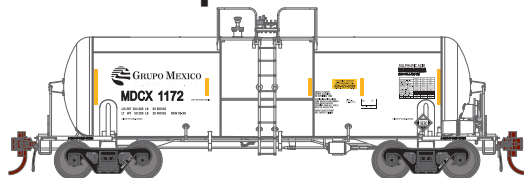

Grupo Mexico

ATHG25747 MDCX #1172
ATHG25748 MDCX #1238
ATHG25749 MDCX #1243
ATHG25750 MDCX #1037/1080/1098

Era: 2018+