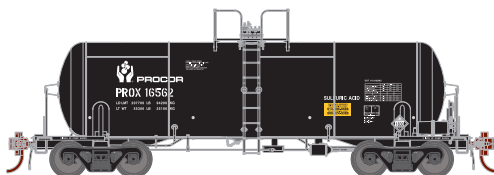

Procor-Black

ATHG25755 PROX #16562
ATHG25756 PROX #16575
ATHG25757 PROX #16599
ATHG25758 PROX #16560/16583/16596

Era: Early 2000's+