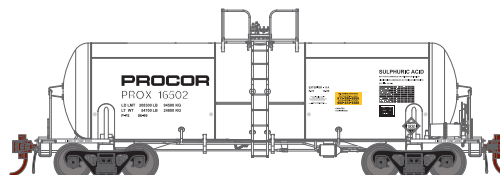

Procor-White

ATHG25759 PROX #16502
ATHG25760 PROX #16522
ATHG25761 PROX #16526
ATHG25762 PROX #16516/16527/16536

Era: Early 2000's+