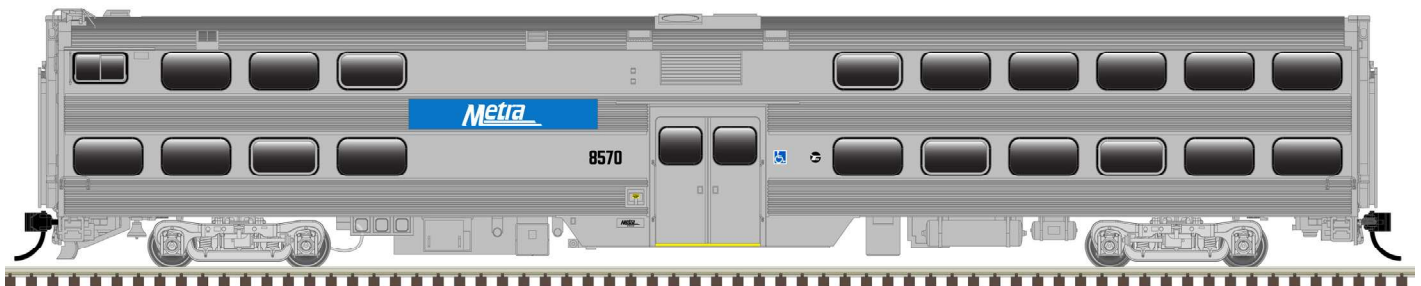

**HO**  
SCALE

**ATLAS MASTER® HO METRA PASSENGER CARS**

**NEW MODEL**  
*All new tooling!*

**Product Info:** <https://shop.atlasrr.com/d-679-summer-2022-ho-scale-pre-order.aspx>

*Designed from prototype drawings with the cooperation of Metra*

Metra Type 6000 Trailer

Metra Type 6000 end view

*Trailers & Cab Cars are equipped with interior lighting*

Metra Type 8500 Cab Car

*Cab Cars Feature:*

- functioning head lighting, ditch lights and marker lights

Built specifically for Metra by the Japanese rail car builder Nippon Sharyo, the TYPE 8500 Cab Car and TYPE 6000 Trailers were designed with additional safety features, comfort, and accessibility in mind to help modernize Metra's aging commuter car fleet. Metra took delivery of the TYPE 8500 and 6000 from 2002 to 2008. Metra has 200 of each the TYPE 8500 and TYPE 6000 in its fleet. Cal Train and Virginia Railway Express also ordered variations of the TYPE 8500 and 6000 after seeing its success with Metra. These modern Bi-Levels are a staple of Chicago railroading and will continue to haul commuters to their destinations around Chicago for years to come.

### Features:

- Designed from prototype drawings with the cooperation of Metra
- Illuminated directional LED headlight, ditchlights, and red marker lights
- Interior includes seat details and LED illumination
- 21-pin plug for optional DCC operation
- Provision for mounting a speaker
- Separately applied air horn, antenna, lift lugs, and diaphragms
- Free-rolling metal wheels
- Equipped with metal couplers
- Recommend 22" minimum radius