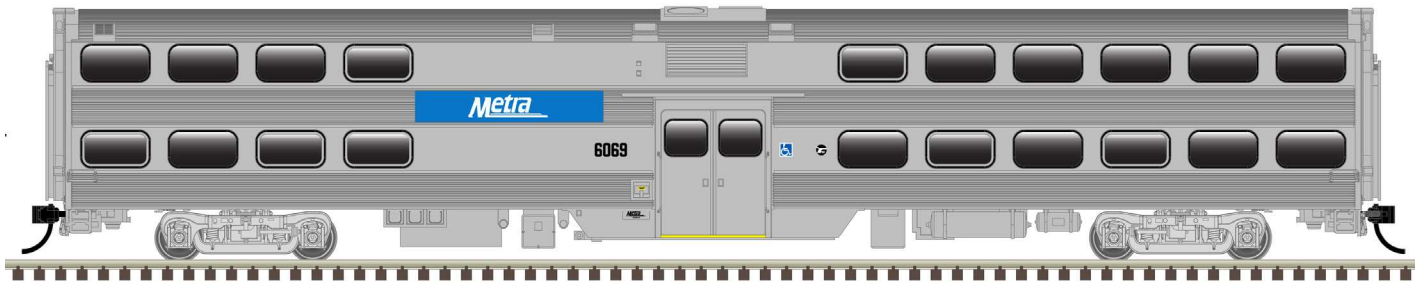

**HO**  
SCALE

**ATLAS MASTER® HO METRA PASSENGER CARS**

**NEW MODEL**  
*All new tooling!*

**Product Info:** <https://shop.atlasrr.com/d-679-summer-2022-ho-scale-pre-order.aspx>

*Designed from prototype drawings with the cooperation of Metra*

Metra Type 6000 Trailer

Metra Type 6000 end view

*Trailers & Cab Cars are equipped with interior lighting*

Metra Type 8500 Cab Car

*Cab Cars Feature:*

- functioning head lighting, ditch lights and marker lights

Built specifically for Metra by the Japanese rail car builder Nippon Sharyo, the TYPE 8500 Cab Car and TYPE 6000 Trailers were designed with additional safety features, comfort, and accessibility in mind to help modernize Metra's aging commuter car fleet. Metra took delivery of the TYPE 8500 and 6000 from 2002 to 2008. Metra has 200 of each the TYPE 8500 and TYPE 6000 in its fleet. Cal Train and Virginia Railway Express also ordered variations of the TYPE 8500 and 6000 after seeing its success with Metra. These modern Bi-Levels are a staple of Chicago railroading and will continue to haul commuters to their destinations around Chicago for years to come.

### Features:

- Designed from prototype drawings with the cooperation of Metra
- Illuminated directional LED headlight, ditchlights, and red marker lights
- Interior includes seat details and LED illumination
- 21-pin plug for optional DCC operation
- Provision for mounting a speaker
- Separately applied air horn, antenna, lift lugs, and diaphragms
- Free-rolling metal wheels
- Equipped with metal couplers
- Recommend 22" minimum radius