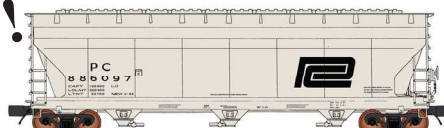

PENN CENTRAL (STOCK #47096)

These hopper cars are gray with black lettering. The PC herald is featured on the right of the car sides.

Date: NEW 11-65
STOCK / CAR #
-01 886729
-02 886736
-03 886784
-04 886800
-05 886812
-06 886821