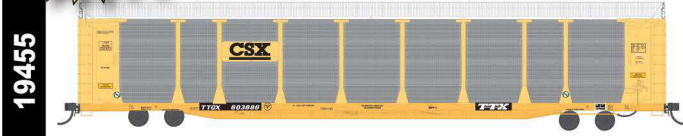

Produced By:

Bi-Level Auto Racks

Announced: March 29   Reservations Due By: May 31

Features: Finely Molded Details, Etched Metal Panels, Formed Wire, Sharp Painting & Lettering, Die-Cast Underframe, Metal Wheelsets, Micro-Trains® Trucks & Couplers, and Multiple Road Numbers.

MSRP: **$69.95**

19455
CSX
- TTXG Flat Car
Date: BLT 12-68
RBLT 2-92

(4 numbers)
Car Numbers:
-01 TTXG 150647   -02 TTXG 158305
-03 TTXG 160619   -04 TTXG 603886

19459
Canadian National
Date: BLT 1-79
RBLT 5-89

(4 Numbers)
Car Numbers:
-01 710707   -02 710712
-03 710735   -04 710846