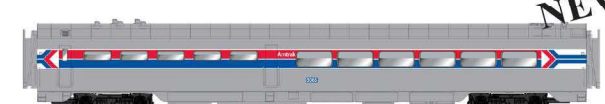

AMTRAK - PHASE I (STOCK #CCS7059) STOCK / CAR #
-01 8065
-02 8066

These cars are silver with red and blue stripes down the side.