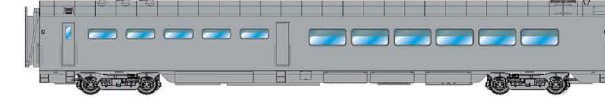

UNDECORATED - ASSEMBLED (STOCK #CCS7061)

These cars are undecorated plastic, ready for you to bring your project to life!