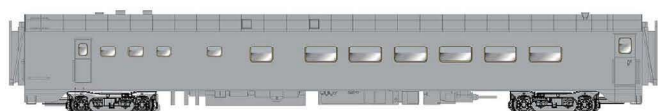

UNDECORATED - ASSEMBLED
(STOCK #CCS7019)

These cars are undecorated plastic, ready for
you to bring your project to life!