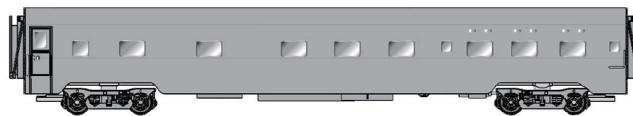

UNDECORATED - ASSEMBLED
(STOCK #CCS6599)

These cars are undecorated plastic, ready for you to bring your project to life!