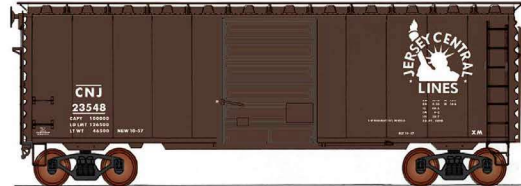

Suggested Retail Price: \$42.95

**SANTA FE BX57 - CHIEF**  
 (STOCK #45403)

These boxcars are brown with white lettering. The Santa Fe Cross is black & white.

- Date: BLT 5-50  
 STOCK / CAR #
- 19 31259
  - 20 31270
  - 21 31318
  - 22 31343
  - 23 31743
  - 24 31746

These boxcars are black with white lettering.

**NEW!**

- Date: NK 9-73  
 STOCK / CAR #
- 01 42055
  - 02 42278
  - 03 42506
  - 04 44219
  - 05 44431
  - 06 44657

**MISSISSIPPI CENTRAL**  
**RAILROAD (STOCK #45425)**

These boxcars are brown with white lettering. The Mississippi Central herald is black & white.

**NEW!**

- Date: BLT 4-49  
 STOCK / CAR #
- 01 5017
  - 02 5034
  - 03 5045
  - 04 5056
  - 05 5072
  - 06 5089

**PORT HURON & DETROIT**  
 (STOCK #45426)

These boxcars are blue with white lettering. The stripe that separates the PH and D is red.

**NEW!**

- Date: BK 7-62  
 STOCK / CAR #
- 01 1016
  - 02 1070
  - 03 1123
  - 04 1158
  - 05 1219
  - 06 1238