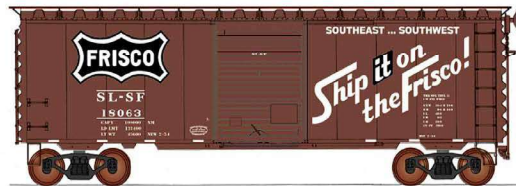

These boxcars are brown with white lettering. The Santa Fe Cross is black & white.

Date: BLT 5-50  
STOCK / CAR #  
-01 31477  
-02 31492  
-03 31510  
-04 31515  
-05 31528  
-06 31554

**NEW!**

**ATSF BX57 - SUPER CHIEF  
(STOCK #45432)**

These boxcars are brown with white lettering. The Santa Fe Cross is black & white.

Date: BLT 5-50  
STOCK / CAR #  
-01 31364  
-02 31396  
-03 31417  
-04 31438  
-05 31440  
-06 31456

**LOUISVILLE & NASHVILLE  
(STOCK #45462)**

These boxcars are brown with white lettering.

Date: BLT 3-52  
STOCK / CAR #  
-13 6076  
-14 6139  
-15 6255  
-16 6391  
-17 6427  
-18 6546

**FRISCO - SHIP IT ON THE FRISCO  
(STOCK #45465)**

These boxcars are brown with white lettering. The FRISCO herald is black & white.