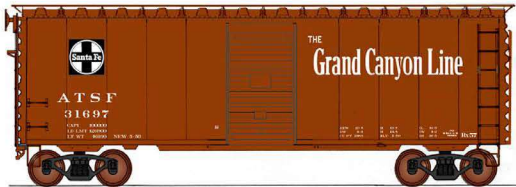

NEW!

**ATSF BX57 - GRAND CANYON
(STOCK #45430)**

These boxcars are brown with white lettering. The Santa Fe Cross is black & white.

Date: BLT 5-50
STOCK / CAR #
-01 31637
-02 31671
-03 31697
-04 31707
-05 31725
-06 31740