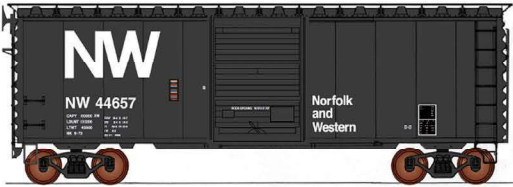

Suggested Retail Price: \$42.95

**SANTA FE BX57 - CHIEF**  
 (STOCK #45403)

These boxcars are brown with white lettering. The Santa Fe Cross is black & white.

- Date: BLT 5-50  
 STOCK / CAR #
- 19 31259
  - 20 31270
  - 21 31318
  - 22 31343
  - 23 31743
  - 24 31746

**MKT - LARGE WHITE**  
 (STOCK #45421)

These boxcars are red with white lettering.

- Date: PAR 5-71  
 STOCK / CAR #
- 11 5508
  - 12 5537
  - 13 5553
  - 14 5576
  - 15 5580
  - 16 5585

**NORFOLK WESTERN**  
**- BLACK REPAINT (STOCK #45424)**

These boxcars are brown with white lettering. The Mississippi Central herald is black & white.

**NEW!**

- Date: BLT 4-49  
 STOCK / CAR #
- 01 5017
  - 02 5034
  - 03 5045
  - 04 5056
  - 05 5072
  - 06 5089