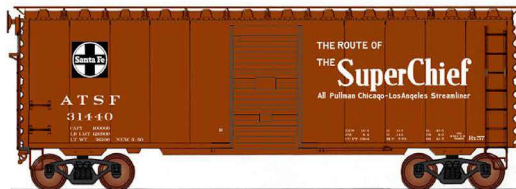

NEW!

**ATSF BX57 - SUPER CHIEF
(STOCK #45432)**

These boxcars are brown with white lettering. The Santa Fe Cross is black & white.

Date: BLT 5-50
STOCK / CAR #
-01 31364
-02 31396
-03 31417
-04 31438
-05 31440
-06 31456