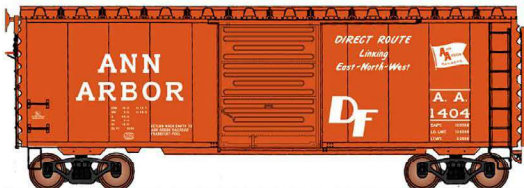

ANN ARBOR - DIRECT ROUTE
(STOCK #45428)

These boxcars are boxcar red with white lettering.

NEW!

1. Date: BLT 4-57
   STOCK / CAR #
2. -01 1401*
   - -02 1402**
   - -03 1404**
   - -04 1405*
   - -05 1406*
   - -06 1409**

* Pullman 8 ft. Raised Panel Door
** Pullman 8ft. Corrugated Door