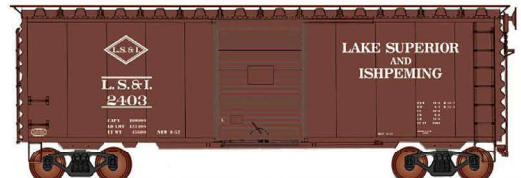

LAKE SUPERIOR & ISHPEMING
(STOCK #45429)

These boxcars are brown with white lettering.

NEW!

1. Date: BLT 8-58
   STOCK / CAR #
2. -01 2403
   - -02 2426
   - -03 2435
   - -04 2450
   - -05 2471
   - -06 2484