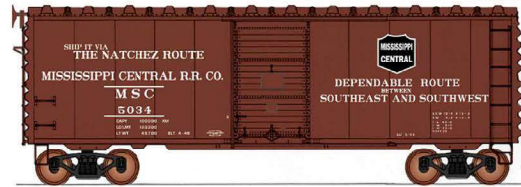

Suggested Retail Price: \$42.95

**SANTA FE BX57 - CHIEF**  
 (STOCK #45403)

These boxcars are brown with white lettering. The Santa Fe Cross is black & white.

- Date: BLT 5-50  
 STOCK / CAR #
- 19 31259
  - 20 31270
  - 21 31318
  - 22 31343
  - 23 31743
  - 24 31746

**MKT - LARGE WHITE**  
 (STOCK #45421)

These boxcars are red with white lettering.

- Date: PAR 5-71  
 STOCK / CAR #
- 11 5508
  - 12 5537
  - 13 5553
  - 14 5576
  - 15 5580
  - 16 5585

**NORFOLK WESTERN**  
**- BLACK REPAINT (STOCK #45424)**

These boxcars are black with white lettering.

**NEW!**

- Date: NK 9-73  
 STOCK / CAR #
- 01 42055
  - 02 42278
  - 03 42506
  - 04 44219
  - 05 44431
  - 06 44657

**MISSISSIPPI CENTRAL**  
**RAILROAD (STOCK #45425)**

These boxcars are brown with white lettering. The Mississippi Central herald is black & white.

**NEW!**

- Date: BLT 4-49  
 STOCK / CAR #
- 01 5017
  - 02 5034
  - 03 5045
  - 04 5056
  - 05 5072
  - 06 5089