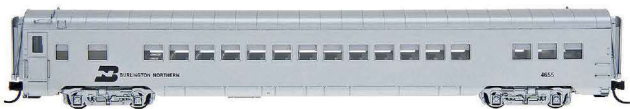

BURLINGTON NORTHERN (STOCK #CCS6618)

These cars are silver with black lettering.

STOCK / CAR #
-04 4650
-05 4651
-06 4652
-07 4654