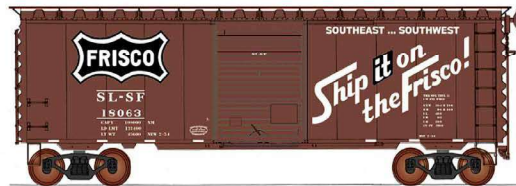

NEW!

**ATSF BX57 - EL CAPITAN
(STOCK #45431)**

These boxcars are brown with white lettering. The Santa Fe Cross is black & white.

Date: BLT 5-50
STOCK / CAR #
-01 31477
-02 31492
-03 31510
-04 31515
-05 31528
-06 31554

NEW!

**ATSF BX57 - SUPER CHIEF
(STOCK #45432)**

These boxcars are brown with white lettering. The Santa Fe Cross is black & white.

Date: BLT 5-50
STOCK / CAR #
-01 31364
-02 31396
-03 31417
-04 31438
-05 31440
-06 31456

**LOUISVILLE & NASHVILLE
(STOCK #45462)**

These boxcars are brown with white lettering.

Date: BLT 3-52
STOCK / CAR #
-13 6076
-14 6139
-15 6255
-16 6391
-17 6427
-18 6546

**FRISCO - SHIP IT ON THE FRISCO
(STOCK #45465)**