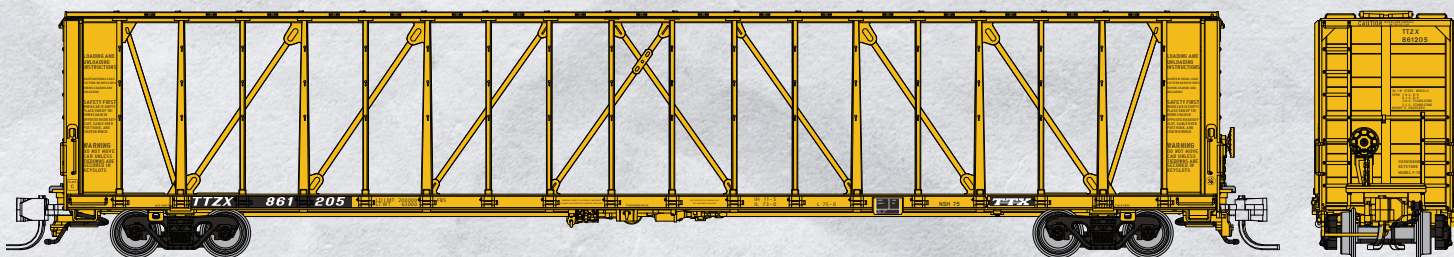

The N Scale NSC 73' Centerbeam features:

- Two top truss configurations; early Z pattern and standard closed pattern with tie-down brackets
- Two deck configurations; early with risers and mid without risers
- Two underbody configurations
- Multiple brake stand options
- Multiple truck types
- Fully detailed underbodies with brake piping
- Free rolling, metal wheelsets
- Multiple end cage variants

Mississippi Delta - MSDR (Black)

Item # Road #
 Single Car 562005A 6-Pack 562005
 20011, 20028, 20040, 20053, 20069, 20082
 (Single car randomly selected from these numbers)

Northwestern Oklahoma - NOKL (Brown)

Item # Road #
 Single Car 562006A 6-Pack 562006
 734310, 734322, 734343, 734361, 734368, 734377
 (Single car randomly selected from these numbers)

Trailer Train - TTX (Yellow)

Item # Road #
 Single Car 562007A 6-Pack 562007
 861205, 861241, 861276, 861294, 861209, 861322
 (Single car randomly selected from these numbers)