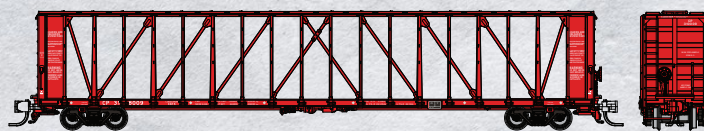

CP Rail (Red)

Item # Road #
Single Car 562004A 6-Pack 562004
318009, 318034, 318051, 318086, 318107, 318145
(Single car randomly selected from these numbers)