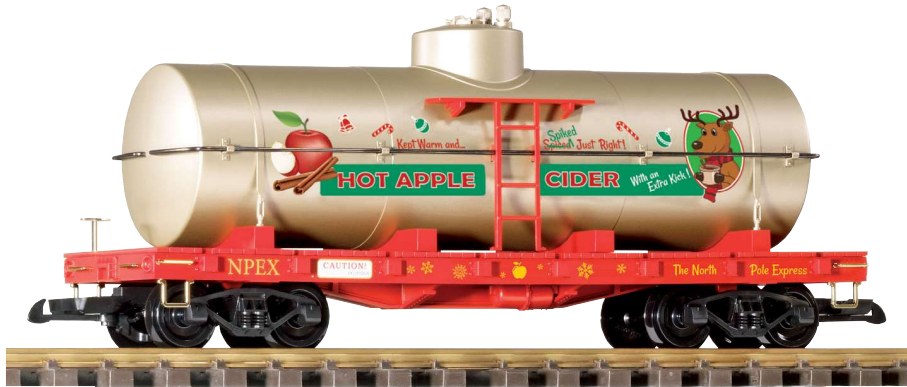

# Christmas 2022

**PIKO**  
America

**38230 North Pole Express Mogul Loco w/Sound**

This Christmas Mogul comes with directional LED lights, smoke, the popular SoundTraxx decoder and sound unit, and is full-featured on either Analog/DC or Digital DCC. The tender includes wonderful original artwork showing Santa and his sleigh. **Produced only once.**

**38780 Christmas Apple Cider Tank Car**

“Mele Kalikimaka” is the thing to say... well, you have likely heard the rest. This holiday-themed auto transport holds a model Diecast Ranchero and two surfboards so you can head to the beach for the holidays or enjoy them from your home layout. **Produced only once.**

**38783 Hawaiian Christmas Transport**

**38930 Grandpa's Naughty List Hopper**

This colorful hopper includes original PIKO artwork showing Grandpa has found some naughty kids up to no good on his layout! This hopper also includes a lightweight coal load which can be removed. **Produced only once.**

# Christmas 2022

The tradition continues with our 12th annual Christmas car in the series, featuring a phrase from the most classic Christmas poem. In the scene, Santa's miniature sleigh has shown up with eight tiny reindeer—and it is sure to delight folks in any town. **Produced only once.**