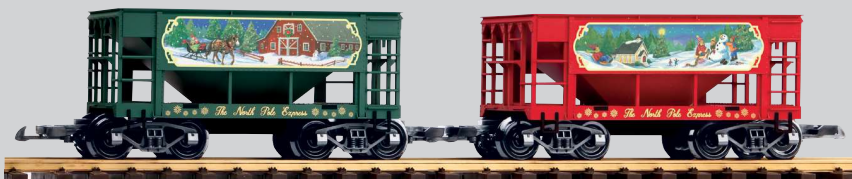

38915 North Pole Express Ore Car, 2-Pack

Adding onto one of our two PIKO Christmas starter sets or any holiday train is easy with these colorful Christmas ore cars. **Produced only once.**