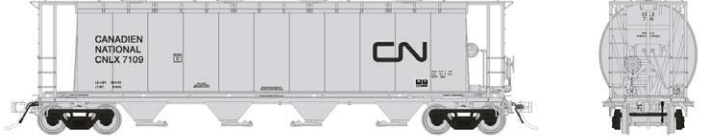

Canadian National - CNLX

Item #	Road #	Item #	Road #
6-Pack #2	7109, 7354,	Single Car	Road #
127025	7367, 7433,	127025A	Randomly Selected
	7475, 7842