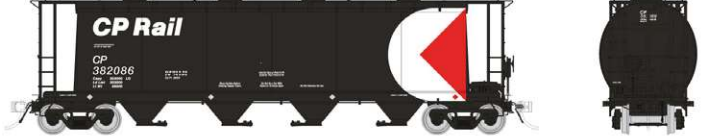

Canadian Pacific - Multimark

Item #	Road #	Item #	Road #
6-Pack #3	382086, 382358,	Single Car	Road #
127027	382375, 382457,	127027A	Randomly Selected
	382564, 382686