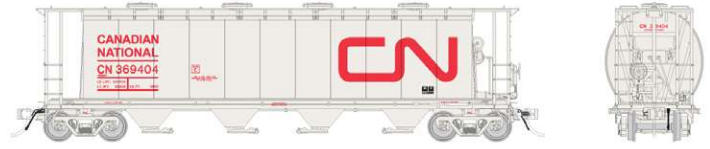

Canadian National - Noodle (White)

Item #	Road #	Item #	Road #
6-Pack #2	369376, 369504,	Single Car	Road #
127024	369807, 371673,	127024A	Randomly Selected
	371767, 371946