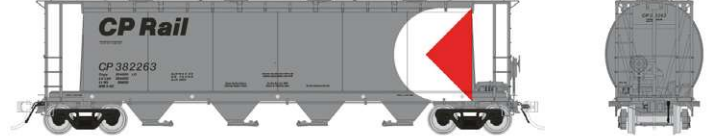

Canadian Pacific - Multimark (Silver Repaint)

Item #	Road #	Item #	Road #
6-Pack #1	382263, 382267,	Single Car	Road #
127028	382325, 382335,	127028A	Randomly Selected
	382336, 382416