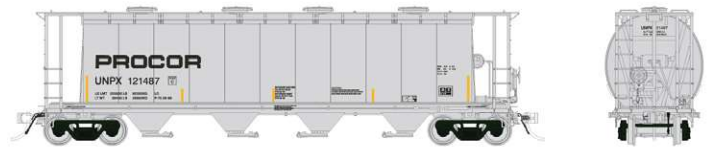

TH&B - Delivery Scheme

Item #	Road #	Item #	Road #
6-Pack #2	1501, 1508,	Single Car	Road #
127029	1515, 1520,	127029A	Randomly Selected
	1537, 1547		

Procor - Black Logo

Item #	Road #	Item #	Road #
6-Pack #1	121423, 121428,	Single Car	Road #
127030	121459, 121466,	127030A	Randomly Selected
	121475, 121487		