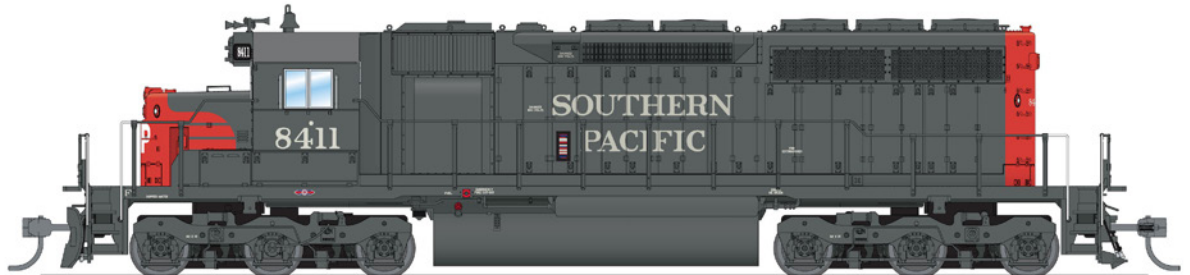

7644 EMD SD40, SOU 3178, Tuxedo Scheme, Paragon4 Sound/DC/DCC, HO
7645 EMD SD40, SOU 3192, Tuxedo Scheme, Paragon4 Sound/DC/DCC, HO