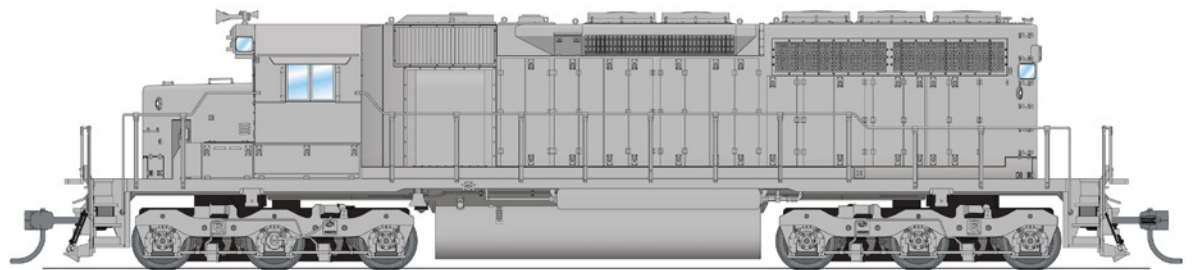

# EMD SD40, HO

MSRP: 399.99 / MAP: 319.99

Announced: 10-12-2022

ARRIVING: Jan 2023

ORDER BY: 11-10-22

For full features and details, click to:

<https://www.broadway-limited.com/paragon4emdsd40ho.aspx>

7648 EMD SD40, UP 3106, Yellow & Gray, Paragon4 Sound/DC/DCC, HO  
7649 EMD SD40, UP 3117, Yellow & Gray, Paragon4 Sound/DC/DCC, HO