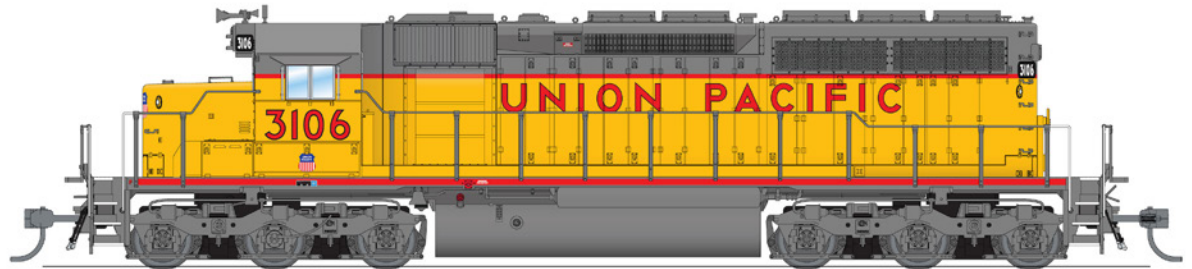

# EMD SD40, HO

MSRP: 399.99 / MAP: 319.99

Announced: 10-12-2022

ARRIVING: Jan 2023

ORDER BY: 11-10-22

For full features and details, click to:

<https://www.broadway-limited.com/paragon4emdsd40ho.aspx>

7648 EMD SD40, UP 3106, Yellow & Gray, Paragon4 Sound/DC/DCC, HO  
7649 EMD SD40, UP 3117, Yellow & Gray, Paragon4 Sound/DC/DCC, HO