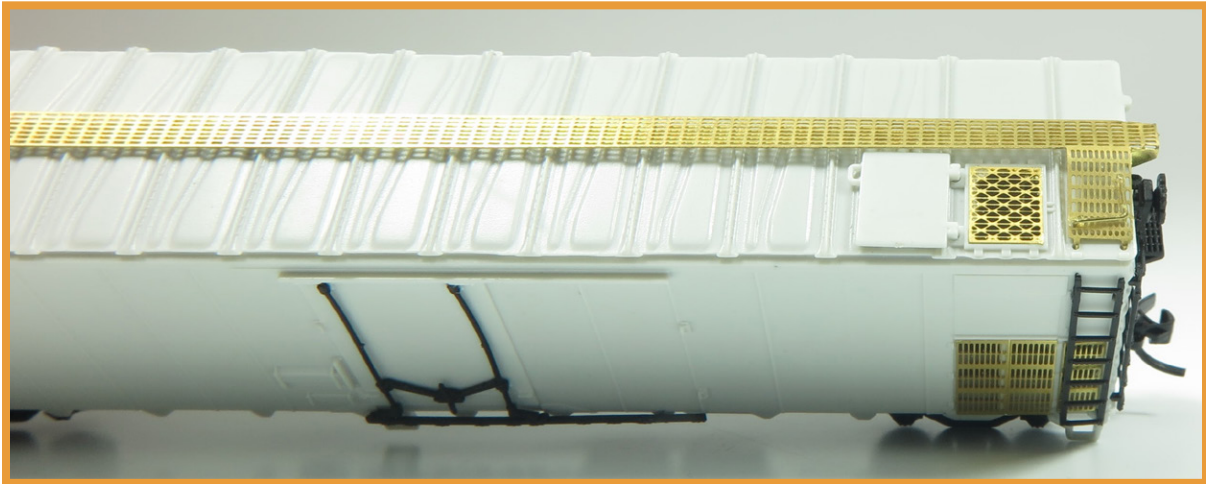

SANTA FE RR56/60/61 Mech. Reefer

DEALER
NAME

PRE-PRODUCTION SAMPLES SUBJECT TO REFINEMENTS BEFORE PRODUCTION

Order Deadline Dec 15, 2022

Expected Delivery TBA

CANADA: 500 ALDEN ROAD • UNIT 21 • MARKHAM • ONTARIO • L3R 5H5
USA: PO BOX 796 • HIGGANUM • CONNECTICUT • 06441
Tel. 905.474.3314. Fax. 905.474.3325. Visit. www.rapidotrains.com

RAPIDO