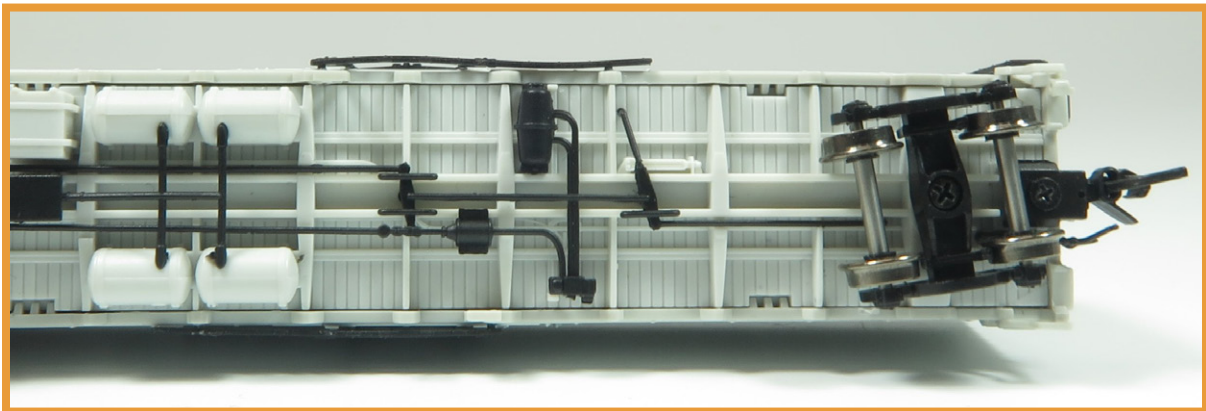

SANTA FE RR56/60/61 Mech. Reefer

DEALER
NAME

PRE-PRODUCTION SAMPLES SUBJECT TO REFINEMENTS BEFORE PRODUCTION

Order Deadline Dec 15, 2022

Expected Delivery TBA

CANADA: 500 ALDEN ROAD • UNIT 21 • MARKHAM • ONTARIO • L3R 5H5
USA: PO BOX 796 • HIGGANUM • CONNECTICUT • 06441
Tel. 905.474.3314. Fax. 905.474.3325. Visit. www.rapidotrains.com

RAPIDO