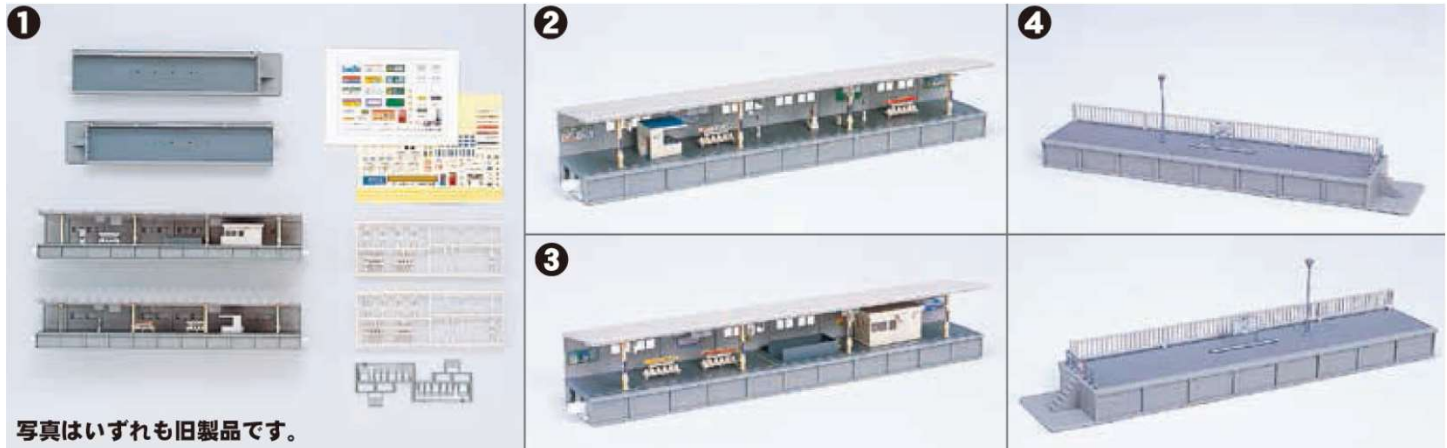

● The long-time sellers, one-sided platforms, are now renewed. Not only do they look realistic but also they comply with Unitrack standards, making them very easy to use.

◆ Features of the product

- ① The texture of asphalt is reproduced on the upper surface of platforms
- ② **23-177** One-sided Platform Complete Set will replace **20-815** in the Kato product line.
- ③ Contents of set: One-sided platform A x 1, One-sided platform B x 1, One-sided platform end x 1
- ④ A set of one-sided platforms which allows a 6-car 20 m class train set to stop aside, suitable as a variant of station and for double track layout plans.
- ⑤ **23-178** One-sided Platform A will replace **23-110**.
- ⑥ Length: 246 mm
- ⑦ Complete with a kiosk
- ⑧ The staircase in 23-200 Overhead Station can be set in by removing the roof cover.
- ⑨ **23-179** One-sided platform B (complete with a staircase) will replace **23-111**.
- ⑩ Length: 248 mm
- ⑪ Complete with station staff office
- ⑫ Staircase to the underground passage can be reproduced at the same position as the island platform.
- ⑬ **23-180** One-sided Platform End (left and right each 1 pcs.) will replace **23-112** and **23-113** in a combined set.
- ⑭ Length: 200 mm
- ⑮ A set made of the platform ends (left and right)
- ⑯ One-sided Platform End has no sticker included. Please use those included in One-sided Platform A/B (#**23-178/179**).