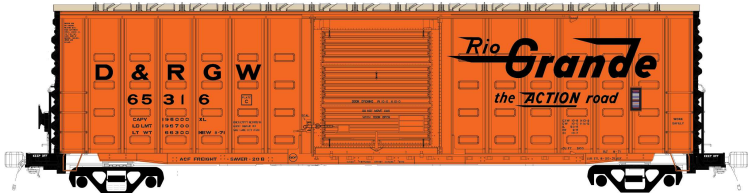

ACF 50' Plate C Waffle and non-Waffle boxcars - part 1

SKU 60102 - BN Delivery 1971 (6 car numbers)

SKU 60104 - CRR Delivery 1973 (4 car numbers)
(Kinsport, TN & Saffold, GA returns)

SKU 60105 - DRGW Delivery 1971 (6 car numbers)
(Salt Lake City, UT return)

SKU 60107 - L&N Delivery 1973 (6 car numbers)

SKU 60108 - MEC Delivery 1970 (6 car numbers)

SKU 60110 - RI Delivery 1972 (4 car numbers)
(Davenport, IA. return)

SKU 60111 - SCL Delivery 1973 (6 car numbers)