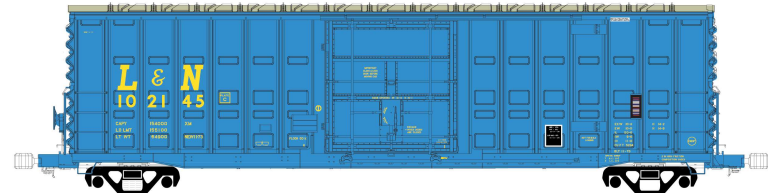

ACF 50' Plate C Waffle and non-Waffle boxcars - part 1

SKU 60102 - BN Delivery 1971 (6 car numbers)

SKU 60104 - CRR Delivery 1973 (4 car numbers)
(Kinsport, TN & Saffold, GA returns)

SKU 60105 - DRGW Delivery 1971 (6 car numbers)
(Salt Lake City, UT return)

SKU 60107 - L&N Delivery 1973 (6 car numbers)

SKU 60108 - MEC Delivery 1970 (6 car numbers)

SKU 60110 - RI Delivery 1972 (4 car numbers)
(Davenport, IA. return)

SKU 60111 - SCL Delivery 1973 (6 car numbers)