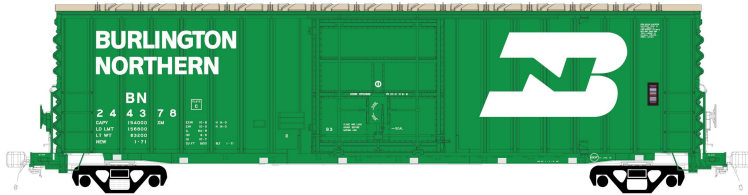

ACF 50' Plate C Waffle and non-Waffle boxcars - part 1

SKU 60102 - BN Delivery 1971 (6 car numbers)

SKU 60104 - CRR Delivery 1973 (4 car numbers)
(Kinsport, TN & Saffold, GA returns)

SKU 60105 - DRGW Delivery 1971 (6 car numbers)
(Salt Lake City, UT return)

SKU 60107 - L&N Delivery 1973 (6 car numbers)

SKU 60108 - MEC Delivery 1970 (6 car numbers)

SKU 60110 - RI Delivery 1972 (4 car numbers)
(Davenport, IA. return)

SKU 60111 - SCL Delivery 1973 (6 car numbers)