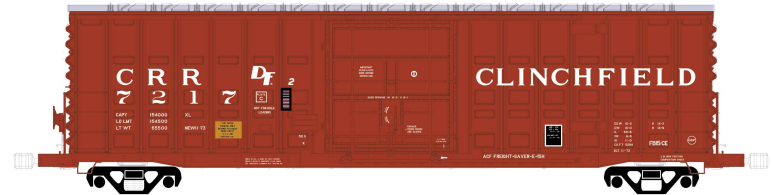

ACF 50' Plate C Waffle and non-Waffle boxcars - part 1

SKU 60102 - BN Delivery 1971 (6 car numbers)

SKU 60104 - CRR Delivery 1973 (4 car numbers)
(Kinsport, TN & Saffold, GA returns)

SKU 60105 - DRGW Delivery 1971 (6 car numbers)
(Salt Lake City, UT return)

SKU 60107 - L&N Delivery 1973 (6 car numbers)

SKU 60108 - MEC Delivery 1970 (6 car numbers)

SKU 60110 - RI Delivery 1972 (4 car numbers)
(Davenport, IA. return)

SKU 60111 - SCL Delivery 1973 (6 car numbers)