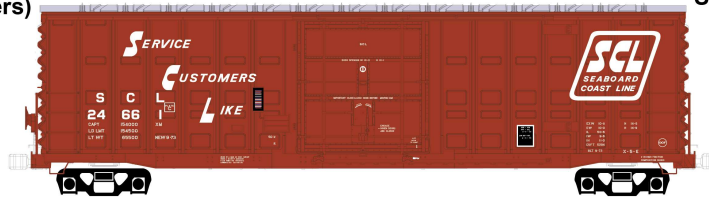

ACF 50' Plate C Waffle and non-Waffle boxcars - part 1

SKU 60102 - BN Delivery 1971 (6 car numbers)

SKU 60104 - CRR Delivery 1973 (4 car numbers)
(Kinsport, TN & Saffold, GA returns)

SKU 60105 - DRGW Delivery 1971 (6 car numbers)
(Salt Lake City, UT return)

SKU 60107 - L&N Delivery 1973 (6 car numbers)

SKU 60108 - MEC Delivery 1970 (6 car numbers)

SKU 60110 - RI Delivery 1972 (4 car numbers)
(Davenport, IA. return)

SKU 60111 - SCL Delivery 1973 (6 car numbers)