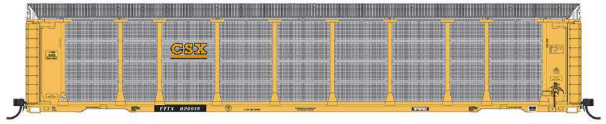

ALL NEW TOOLING!

HO MSRP: **\$99.95**
N MSRP: **\$69.95**

HO 482101
N 182101

Southern - Brown

(4 numbers)

Car Numbers:
-01 50300 -02 50393
-03 50483 -04 50486

HO 482102
N 182102

CSX - Yellow Lettering

(4 numbers)

Car Numbers:
-01 700302 -02 820654
-03 820915 -04 853337

HO 482103
N 182103

Missouri Pacific - Buzzsaw

(4 numbers)

Car Numbers:
-01 851461 -02 851504
-03 851534 -04 851544

HO 482104
N 182104

Cotton Belt