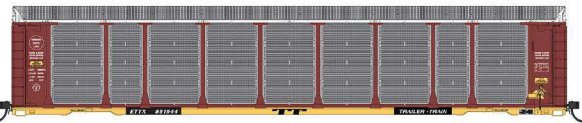

Tri-Level Autoracks

Announced: November 30 Reservations Due By: February 28

Features: Finely Molded Details, Etched Metal Panels, Formed Wire, Sharp Painting & Lettering, Precision Metal Wheelsets, Knuckle Couplers & Multiple Road Numbers.

ALL NEW TOOLING!

HO MSRP: **\$99.95**
N MSRP: **\$69.95**

HO 482101
N 182101

Southern - Brown

(4 numbers)

Car Numbers:
-01 50300 -02 50393
-03 50483 -04 50486

HO 482102
N 182102

CSX - Yellow Lettering

(4 numbers)

Car Numbers:
-01 700302 -02 820654
-03 820915 -04 853337

HO 482103
N 182103

Missouri Pacific - Buzzsaw

(4 numbers)

Car Numbers:
-01 851461 -02 851504
-03 851534 -04 851544

HO 482104
N 182104

Cotton Belt