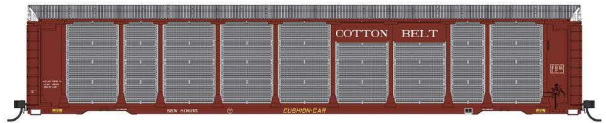

ALL NEW TOOLING!

HO MSRP: **\$99.95**
N MSRP: **\$69.95**

HO 482101
N 182101

Southern - Brown

(4 numbers)

Car Numbers:
-01 50300 -02 50393
-03 50483 -04 50486

HO 482102
N 182102

CSX - Yellow Lettering

(4 numbers)

Car Numbers:
-01 700302 -02 820654
-03 820915 -04 853337

HO 482103
N 182103

Missouri Pacific - Buzzsaw

(4 numbers)

Car Numbers:
-01 851461 -02 851504
-03 851534 -04 851544

HO 482104
N 182104

Cotton Belt