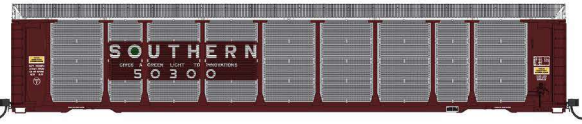

Tri-Level Autoracks

Announced: November 30 Reservations Due By: February 28

Features: Finely Molded Details, Etched Metal Panels, Formed Wire, Sharp Painting & Lettering, Precision Metal Wheelsets, Knuckle Couplers & Multiple Road Numbers.

ALL NEW TOOLING!

HO MSRP: **\$99.95**
N MSRP: **\$69.95**

HO 482101
N 182101

Southern - Brown

(4 numbers)

Car Numbers:
-01 50300 -02 50393
-03 50483 -04 50486

HO 482102
N 182102

CSX - Yellow Lettering